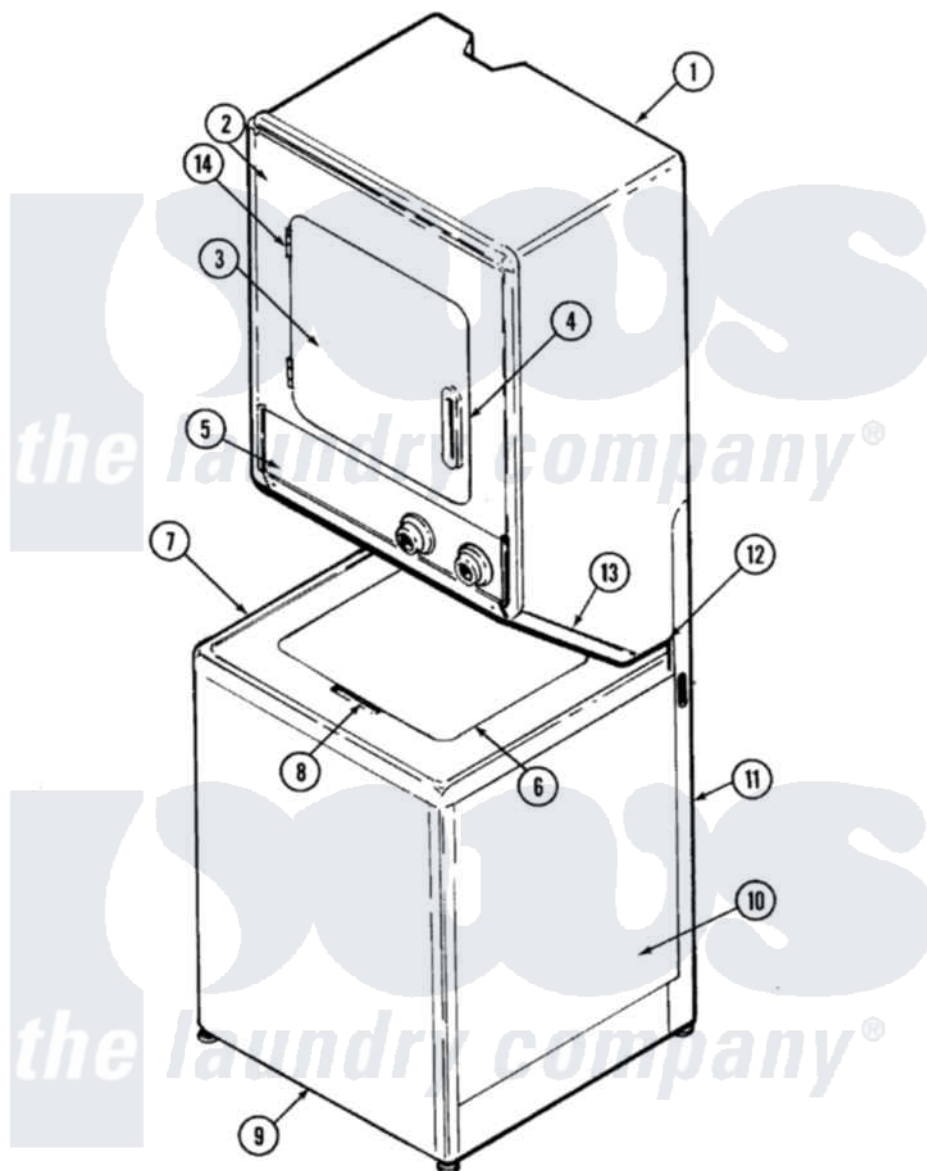

Maytag LSE7800AGL 08 - FRONT

Maytag Residential Maytag LSE7800AGL Stacked Washer and Dryer Parts Parts Diagram 08 - FRONT
 Click on the part number to view part

Item	Original Part Number	Replaced By	Status	Part Description
1	308055L		Not Available	CABINET (ALM)
2	315261L		Not Available	FRONT PANEL (ALMOND)
3	314475L			Panel, Outer Door
4	314476		Not Available	HANDLE, DOOR
5	308038		Not Available	CONTROL PANEL
6	215251L			Lid-Almond----NA
7	207579L		Not Available	TOP COVER (ALMOND)
8	215549		Not Available	HANDLE FOR LID
9	207205L	22002651		Panel, Front
10	207207L		Not Available	CABINET ALM----NA
11	306110L	33002516		Stand, Dryer
13	306072L		Not Available	ACCESS PANEL-ALMOND----NA
14	Y304577	33001230		Hinge, Door
15	315461			Manual, Use And Care
"	16000327		Not Available	GUIDE, QUICK REF. - MAYTAG