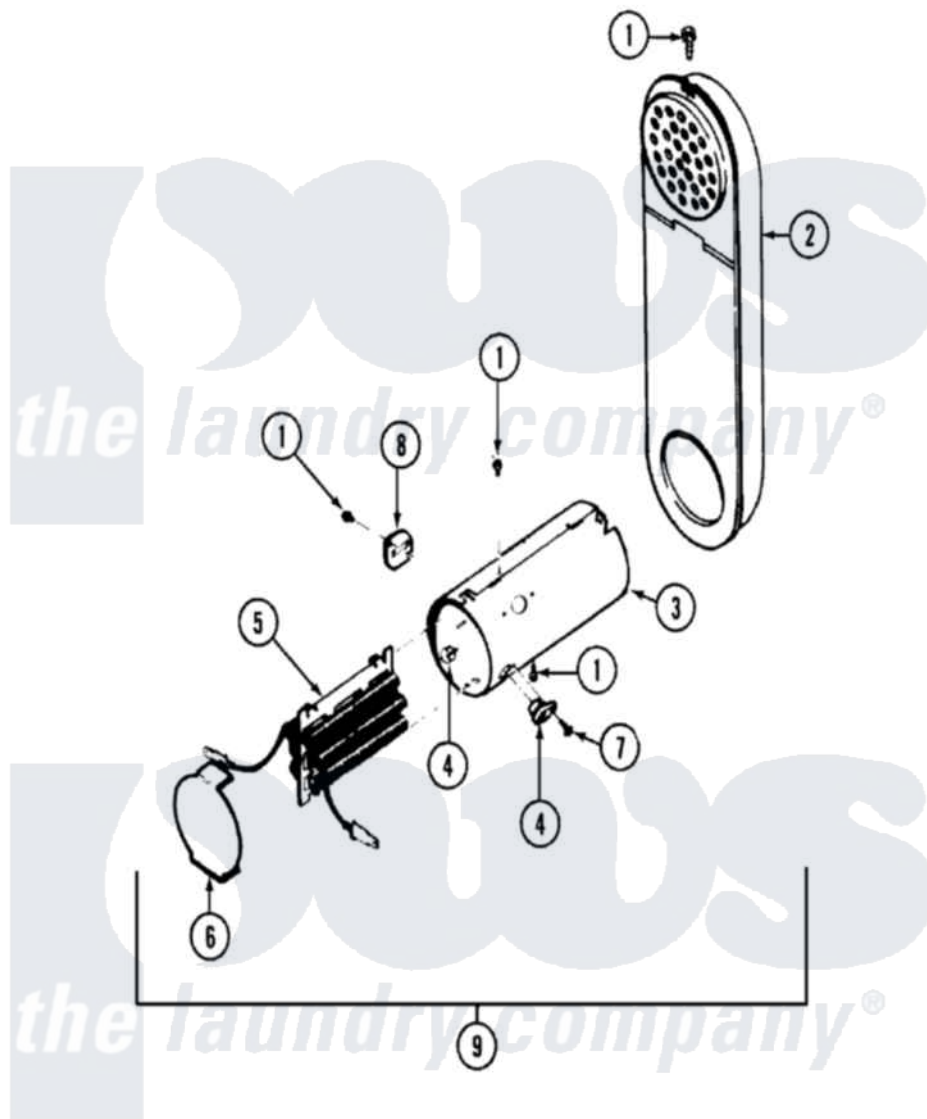

# Maytag LSE7800AGL 10 - HEATER

Maytag [Residential Maytag LSE7800AGL Stacked Washer and Dryer Parts](#) Parts Diagram 10 - HEATER  
 Click on the part number to view part

Item	Original Part Number	Replaced By	Status	Part Description
1	211294	<a href="#">90767</a>		Screw, 8A X 3/8 HeX Washer Head Tapping
2	<a href="#">Y303362</a>			Inlet Duct Assembly - DE
3	<a href="#">314995</a>			Enclosure, Heater
4	<a href="#">314998</a>			Insulator, Terminal
5	<a href="#">Y308576</a>			Heater Sub Assembly
6	315000	<a href="#">33002682</a>		Screw, Coin Drop Mounting Brk.
7	314554		Not Available	SCREW
8	<a href="#">303396</a>			Thermostat, Hi-Limit
9	<a href="#">Y308567</a>			Heater Assembly