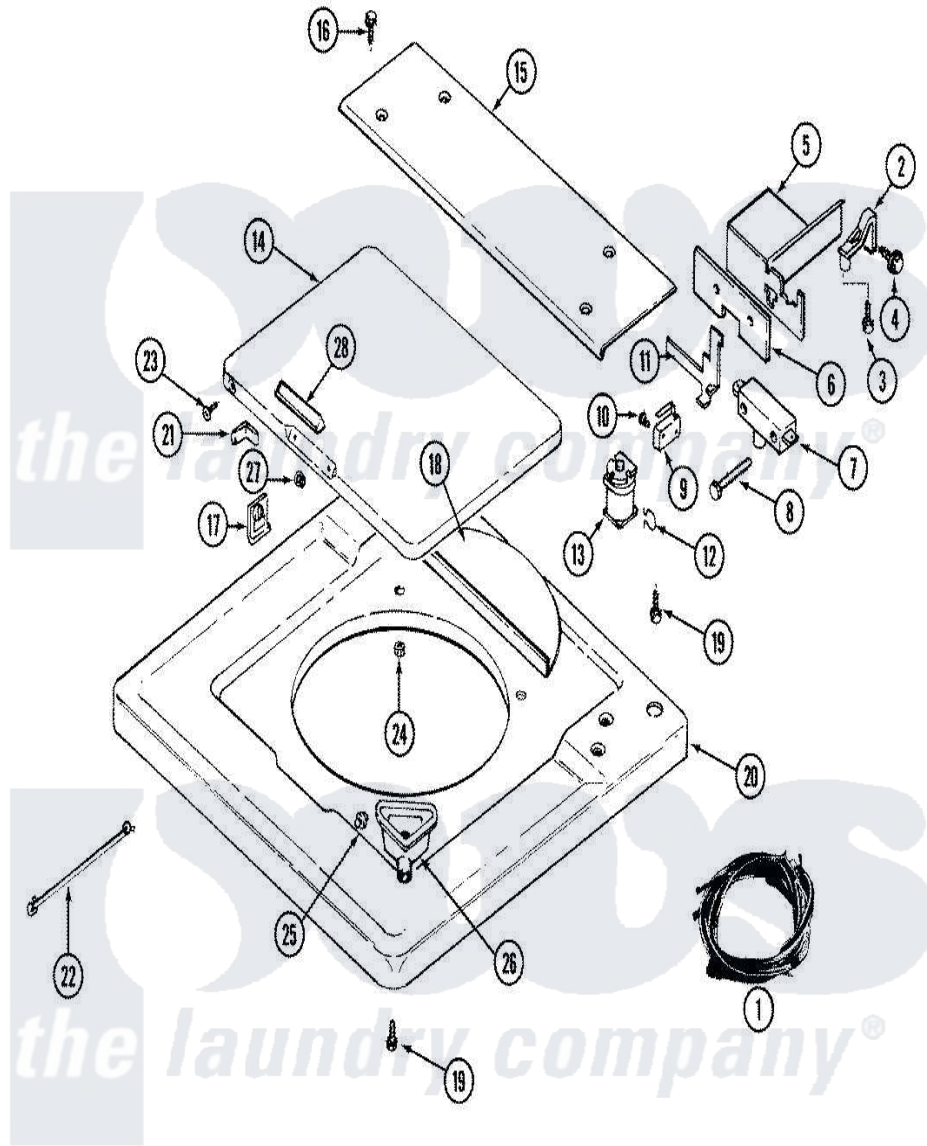

Maytag LSE7800AGL 13 - TOP & LID

Maytag Residential Maytag LSE7800AGL Stacked Washer and Dryer Parts Diagram 13 - TOP & LID
 Click on the part number to view part

Item	Original Part Number	Replaced By	Status	Part Description
1	208232		Not Available	HARNES, WIRE
"	207945			Wire Harness Upper
2	215378		Not Available	LID SWITCH LEVER
3	213648	98165		Screw
4	211000			SCREW, BRAKE DRUM (HEX HEAD)
5	215379		Not Available	BRACKET, LID SWITCH/LATCH
6	215270			Moisture Barrier
7	205415	279347		Switch-Lid
8	215943		Not Available	MOISTURE BARRIER
"	215381		Not Available	SCREW
9	207780			Switch, Lid Latch Assembly
10	912012	3400409		Screw
11	215268		Not Available	LID LATCH LEVER
12	215938		Not Available	SPRING FOR SOLENOID
13	208323			Solenoid

14	215251L		Lid-Almond---NA
15	215245	Not Available	BRIDGE FOR TOP COVER NA
16	314664	212277	Screw, No.8 X 1/2 Inch
17	215253		Key Hole Glide
18	215246	Not Available	SPLASH SHIELD
19	214354		Screw, Top Cover To Cabnt.
20	207579L	Not Available	TOP COVER (ALMOND)
21	215254	Not Available	LATCH HOOK
22	215274	Not Available	TOP COVER RESTRAINT
23	910182	25-7809	Screw, No.6-20 1/2 Flthd Torx
"	211500		Washer, Bracket To Top Cover
24	215249		Palnut-Retainer
25	215247	Not Available	BUMPER FOR LID
26	215374	Not Available	GASKET FOR BLEACH CUP
"	215579	215580	Cup, Bleach
27	215551		Palnut
28	215549	Not Available	HANDLE FOR LID
"	215550		Stud For Lid Handle