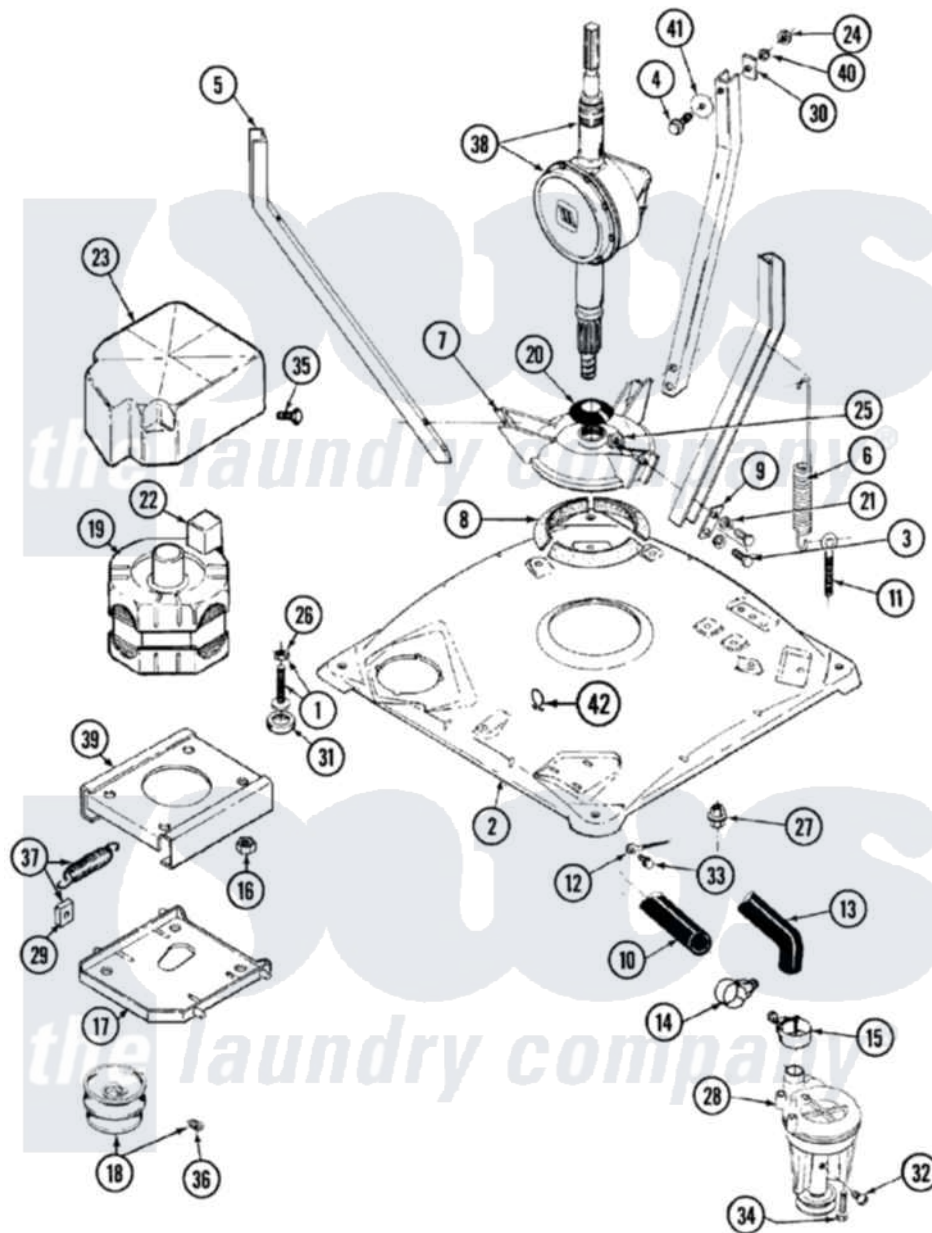

Maytag LSE7804ACE 01 - BASE

Maytag Residential Maytag LSE7804ACE Stacked Washer and Dryer Parts Parts Diagram 01 - BASE
 Click on the part number to view part

Item	Original Part Number	Replaced By	Status	Part Description
1	Y302699	22003428		Leg, Adjustable
2	22001172	22002150		Base
3	Y015627			Screw- Hex
4	205254	W10175938		Bolt
"	200744	W10175939		Bolt
5	213053			Brace, Tub Part Not Used
6	22001300			Spring, Centering
7	203725			Damper W/Bolt And Clip
8	203956			Damper Pad Kit
9	213073			Washer, Double Brace
10	215365	22001448		Hose, Pump
11	216416			Bolt, Eye/Centering Spring
12	901220			Ground Wire
13	213045			Hose, Outer Tub Part Not Used
14	202574	3367052		Clamp, Hose
15	202574	3367052		Clamp, Hose

16	Y311426	3400029	Nut, Adapter Plate
17	22001301		Mount, Motor Lower-Assembly
18	200816	6-2008160	Pulley- MO
19	201805	12002351	Motor-Drve
20	211028	22001586	Deflector, Water
21	911852	486009	Lockwasher
22	206505	Not Available	PROD. No.201664-15, & No.205463-3.
"	205132	Not Available	SWITCH, MOTOR EXTERNAL START No.201664-14,205463- 4 & 201800-4
23	215098		Shield, Motor
24	Y052734		Nut, Carrage Bolts And Bracket
25	Y052785		Nut, Brace To Damper
26	210385		Lock Nut For Adjustable Leg
27	211949		Nut, Adjustment Eyebolt
28	202203	6-2022030	Pump As Pa
29	204998	205000	Roller And Spring Kit 4+Spr
30	212979	Not Available	WASHER, TUB BRACE
31	210684		Foot, Adjustable Leg
32	Y015408	22003235	Screw, Bearing Insert
33	912365	3370225	Screw
34	211880		Screw, HeX Head No.10 X 1/2 Inc
35	213121	3400111	Screw, 12-14 X 5/8
36	Y053241		Set Screw, Motor Pulley
37	205000		Roller And Spring Kit 4+Spr
38	206707	6-2097750	Trans Dee
39	214956		Motor Mount Assembly
40	Y054867		Washer, Lock
41	211100		Washer, Outer Tub
42	315471	22003298	Retainer, Wire