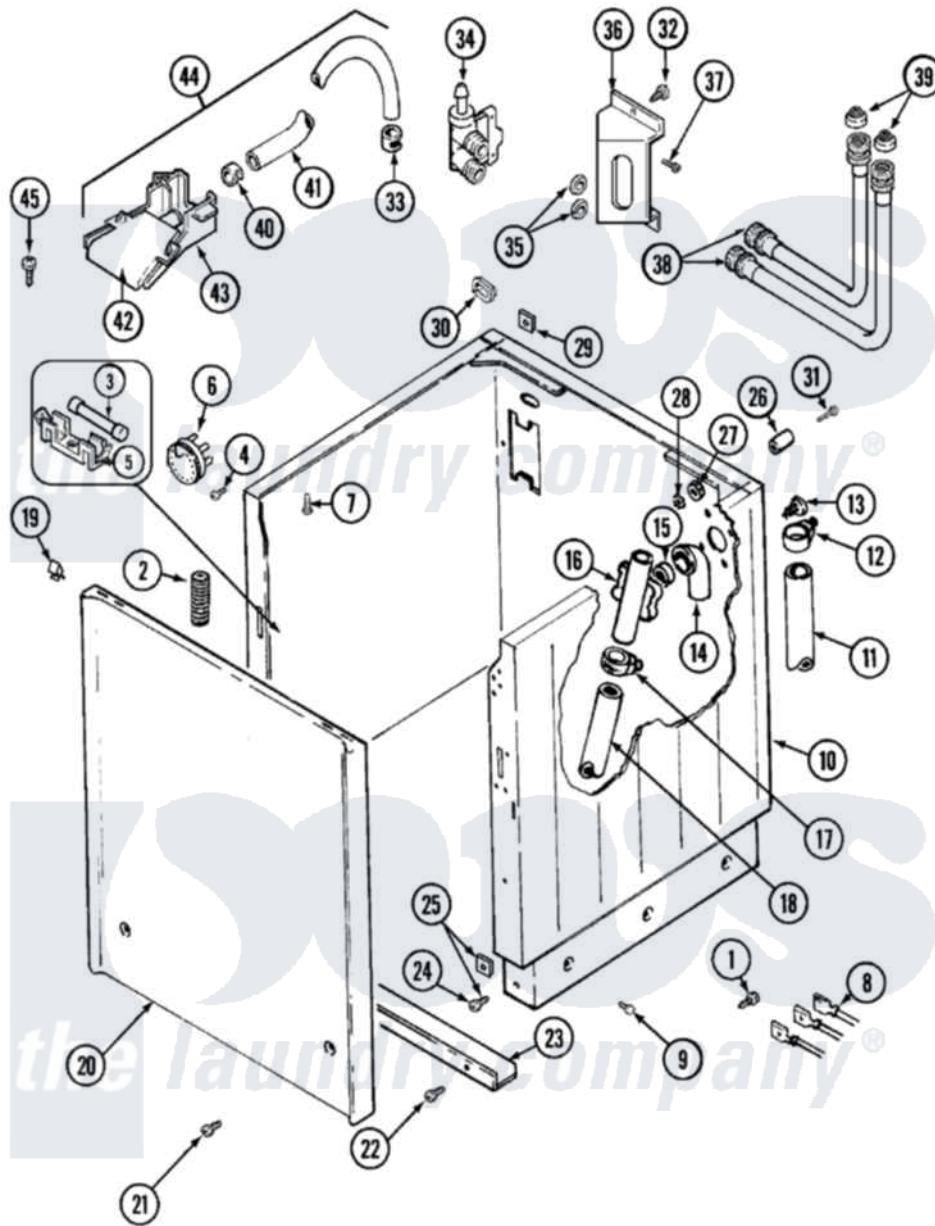

Maytag LSE7804ACE 02 - CABINET

Maytag Residential Maytag LSE7804ACE Stacked Washer and Dryer Parts Parts Diagram 02 - CABINET
 Click on the part number to view part

Item	Original Part Number	Replaced By	Status	Part Description
1	Y251119	3177991		Screw
2	211149			Clip, Capacitor
"	Y200832			Capacitor
3	22001555			Fuse
4	210720			Rivet, Bearing To Tumbler Frnt
5	207167			Block, Fuse
6	207787	12002304		Switch-WL
"	22004231	12002304		Switch-WL
"	208783			Wire Jumper
7	214354			Screw, Top Cover To Cabnt.
8	22001427		Not Available	WIRE HARNESS (UPR) NA
"	208772			Wire Harness
9	213007			Xfor Cabinet See Cabinet, Back
10	22001065	22002133		Cabinet
11	Y059149			(7/8" I.D. CARTON OF 50 FT.)

"	216017		Hose, Drain
12	200908	285655	Clamp, Hose
13	Y014874		Screw, Idler Arm And Sleeve
14	Y216016	W10116738	Elbow
15	214765		Gasket, Siphon Break
16	206638		Siphon Break
17	202574	3367052	Clamp, Hose
18	215365	22001448	Hose, Pump
19	215711		Fastener, Spring
20	207205		Panel, Front
21	22001898		Screw
"	213123	22001496	Front Panel Fastener And Screw
22	211294	90767	Screw, 8A X 3/8 HeX Washer Head Tapping
23	213846		Guard, Belt
24	213122	27001200	Screw
25	204439		Screw And Fstner Assembly
26	215276	Y215513	Standoff, Circuit Board
27	310557		Washer
28	Y052659	Y052655	Hex Nut, No.8-32
29	22001009		Clip, Spring
30	215950		(UPPER CABINET)
31	215277	67006908	Screw, Ice Rack
32	212276	W10116760	Screw
33	216169	596669	Clamp, Manifold
34	22001274		Valve, Water
35	Y013783		Washer, Inlet Hose
36	215264	22002371	Bracket
37	Y313561		Screw----NA
38	200672	76314	Hose, Inlet 6 Ft. Hose With Elbow
39	200961	12001413	Strainer And Washer Kit
40	216170	489503	Clamp
41	22001191		Hose, Injector
42	22001187		Injector
43	22001186		Injector
44	22001175		Water Injector Assembly
45	215537		Screw
46	22001192		Glide