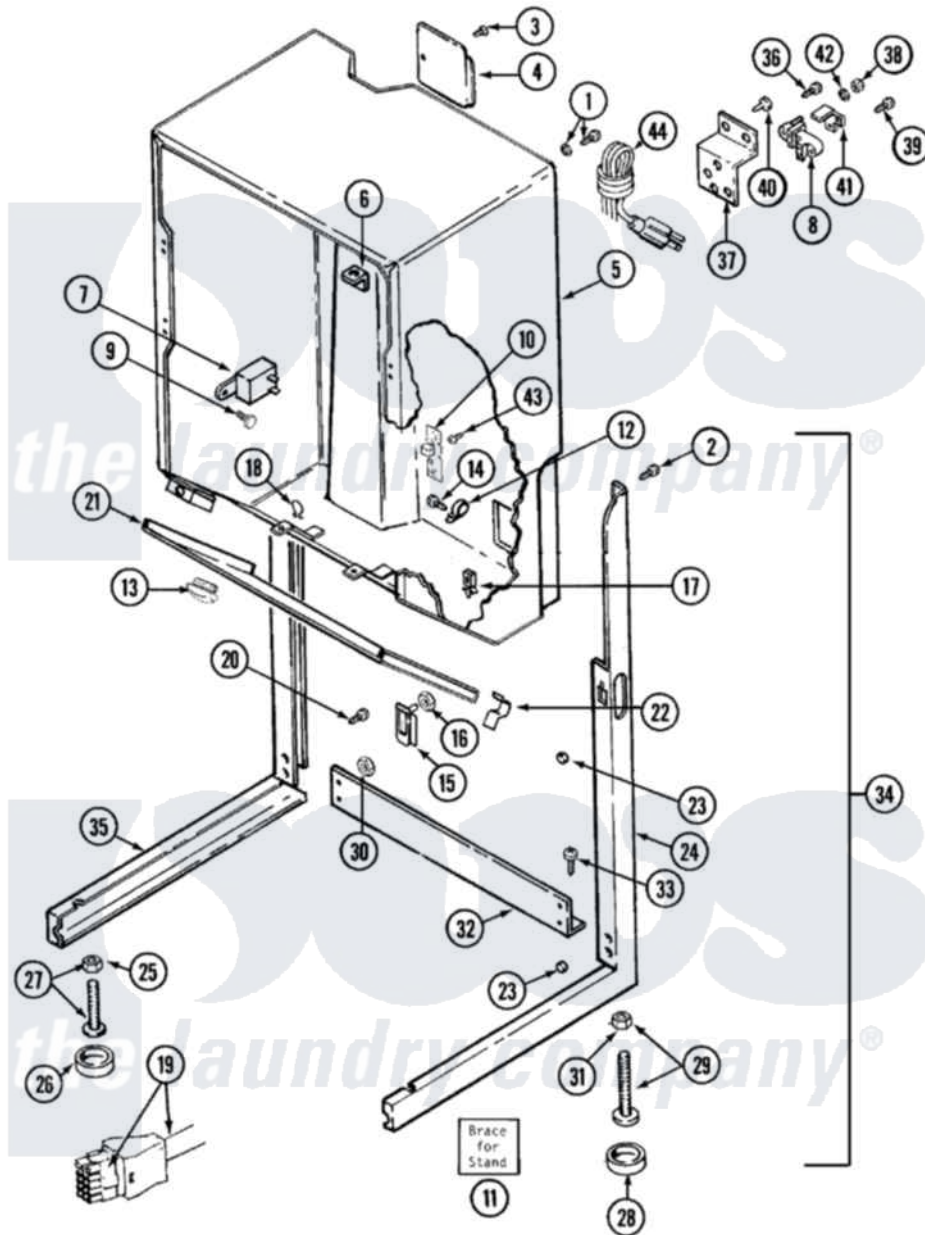

Maytag LSE7804ACE 03 - CABINET-DRYER

Maytag Residential Maytag LSE7804ACE Stacked Washer and Dryer Parts Parts Diagram 03 - CABINET-DRYER
 Click on the part number to view part

Item	Original Part Number	Replaced By	Status	Part Description
1	303846	22003781		Screw, Ground Strap
2	314663	214354		Screw, Top Cover To Cabnt.
3	Y313561			Screw---NA
4	314470		Not Available	COVER, TERMINAL
5	308055			Cabinet
6	312548			Fastener-Access Panel To CA
7	Y308205	33001623		Buzzer, Non-Adjustable
8	400008			Block, Terminal
9	211168	W10139210		Screw, 8-18 X 5/16
10	33001212			Board, Control-Moisture Sensor
11	306128		Not Available	BRACE FOR STAND-ACCESSORY
12	315264	74006784		Clip, Harness
13	22001010			Bumper
14	Y310632	1163839		Screw
15	314489			Guide, Pin

16	214872		Palnut, End Cap Note: Nut, Lamp Holder
17	Y313262	W10116752	Retainer-
18	315471	22003298	Retainer, Wire
19	33001368		Wire Harness, Dryer
"	22001427	Not Available	WIRE HARNESS (UPR) NA
"	33001553		Harness, Wire
"	33001042		Wire Harness, Dryer
"	208772		Wire Harness
20	314477		Screw, Access Panel
21	33001130		Shield, Reflective
"	33001050		Panel, Access
22	314482		Fastener, Spring
23	314498		Pad, Dryer Leg
24	33001293	Not Available	LEG ASSY. (RT-WHT)
25	Y052740	62739	Nut, Lock
26	Y314137		Foot, Rubber
27	Y305086		Adjustable Leg And Nut
28	210684		Foot, Adjustable Leg
29	Y302699	22003428	Leg, Adjustable
30	Y052721		Nut, Terminal Block Plate
31	210385		Lock Nut For Adjustable Leg
32	314499	Not Available	BRACE
33	214354		Screw, Top Cover To Cabnt.
34	Y306110		Stand, Dryer
35	33001295	Not Available	LEG ASSY. (LT-WHT)
36	Y312209	W10001200	Screw
37	Y312904		Bracket, Terminal Block
38	311484	112432	Nut
39	33001245		Screw---NA
40	Y310632	1163839	Screw
41	Y312184		Strap, Grounding
42	Y311270		Washer, Terminal Block
43	Y251119	3177991	Screw