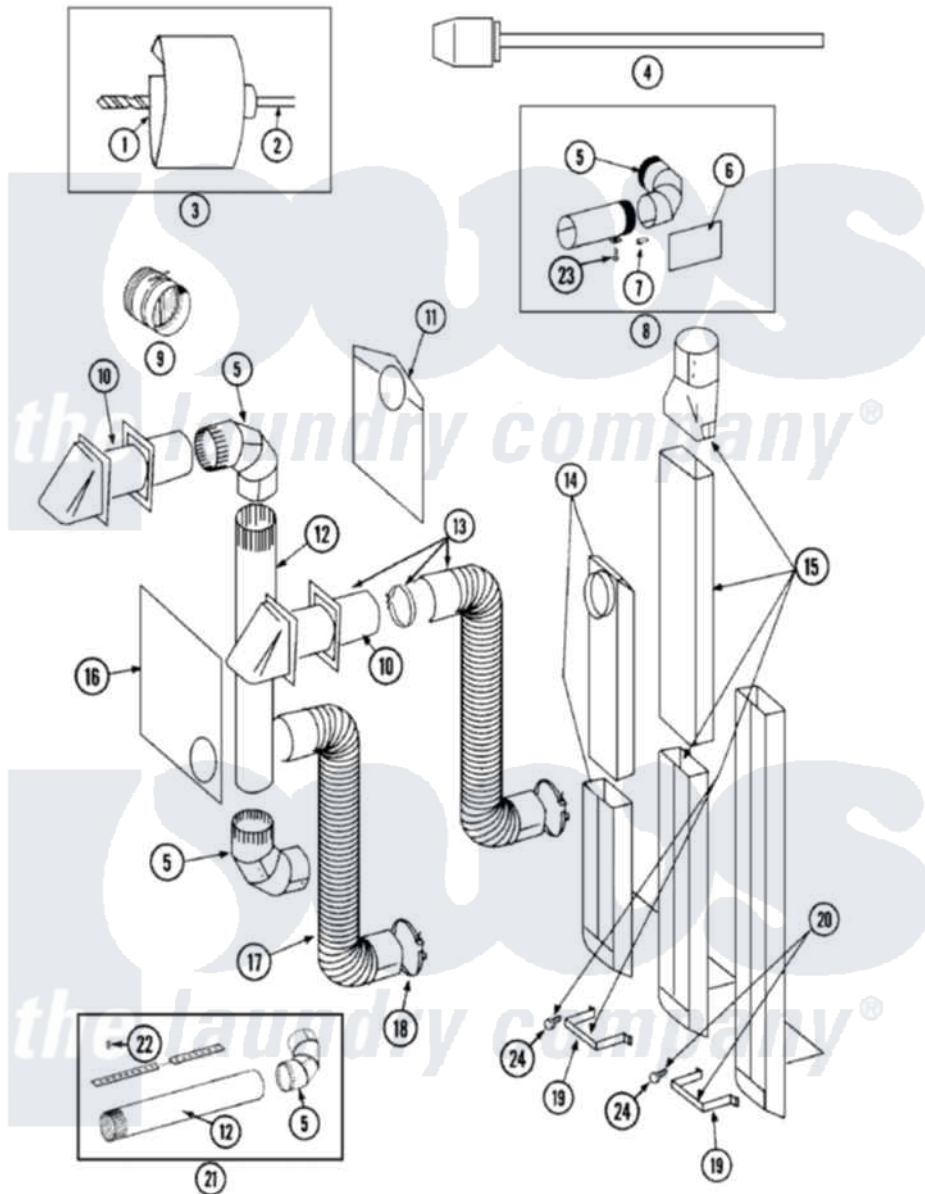

Maytag LSE7804ACE 06 - DUCTING

Maytag Residential Maytag LSE7804ACE Stacked Washer and Dryer Parts Parts Diagram 06 - DUCTING
 Click on the part number to view part

Item	Original Part Number	Replaced By	Status	Part Description
1	038179		Not Available	BLADE, SAW
2	038180		Not Available	REPLACEMENT DRILL
3	038766		Not Available	HOLE SAW W/DRILL BIT
4	038767			Extension Chuck, Drill
5	Y059131			Elbow, Venting
6	312302			Insulation, Exhaust Duct Kit
7	213323			Fastener, Exhaust Duct Kit
8	Y304652			Exhaust Duct Kit
9	059146		Not Available	DAMPER, BACK DRAFT
10	Y059129	4396007RW		Vent Hood
11	311353		Not Available	BAG, LINT (DACRON)
12	Y059130			Pipe, Venting
13	Y059143			Flexible Vent Kit
14	Y059135			Vent Duct Assembly
15	059144		Not Available	RECTANGULAR VENT KIT
16	Y059134			PLATE, ALUM. WINDOW (15``X20``)

17	Y304353	4396010RP	6ft Scvent
18	Y304630		Clamp, Flexible Duct
19	313272		Bracket, Exhaust Deflector
20	303736	Not Available	EXHAUST DEFLECTOR KIT
21	306399	Not Available	EXHAUST DEFLECTOR KIT
22	Y251119	3177991	Screw
23	211294	90767	Screw, 8A X 3/8 HeX Washer Head Tapping
24	211294	90767	Screw, 8A X 3/8 HeX Washer Head Tapping