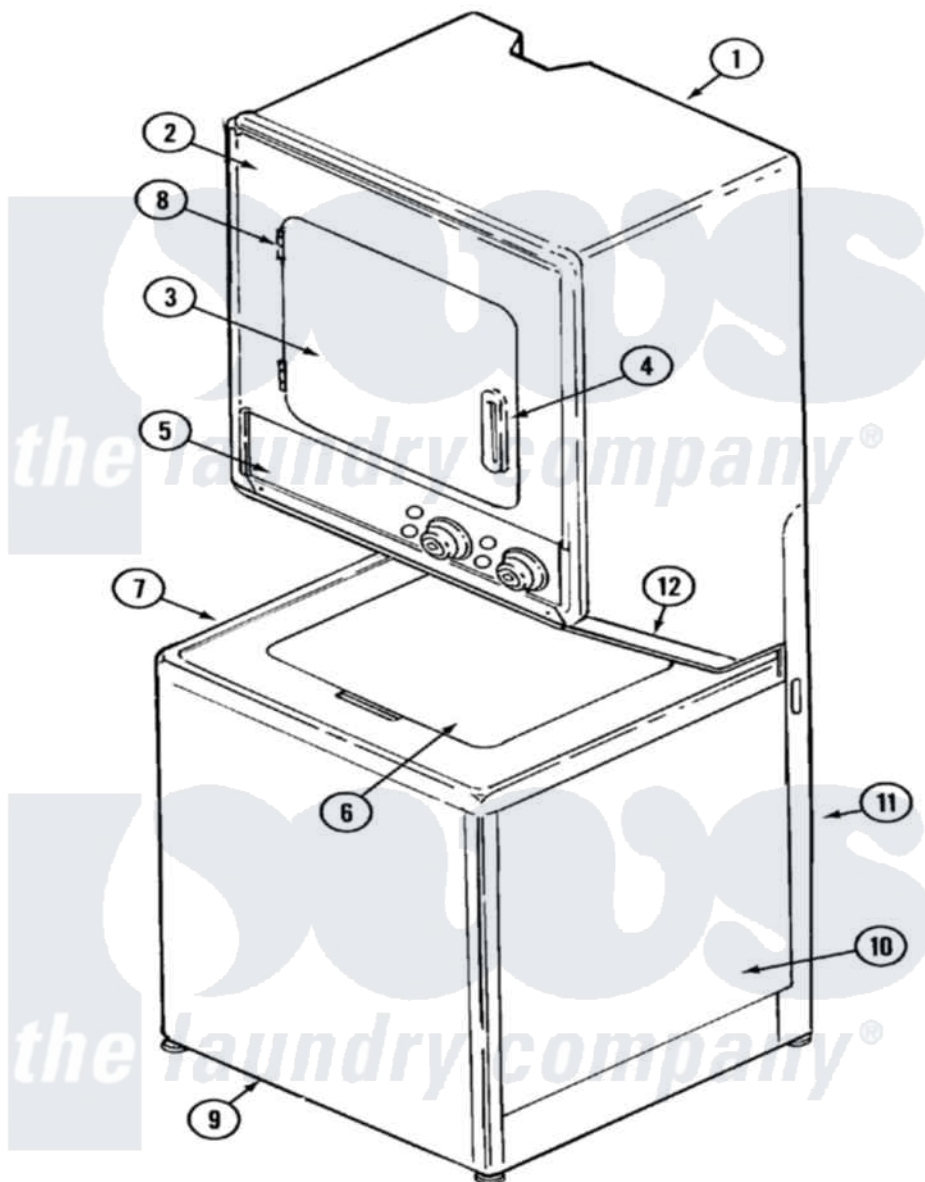

# Maytag LSE7804ACE 07 - FRONT

Maytag Residential Maytag LSE7804ACE Stacked Washer and Dryer Parts Parts Diagram 07 - FRONT  
 Click on the part number to view part

Item	Original Part Number	Replaced By	Status	Part Description
1	<a href="#">308055</a>			Cabinet
2	33001486	<a href="#">98008544</a>		Screw
"	<a href="#">33001191</a>			Panel, Front
3	<a href="#">314475</a>			Panel, Outer Door
4	315425		Not Available	HANDLE, DOOR
5	33001007		Not Available	PANEL, CONTROL (WHT)
6	22001080		Not Available	LID (WHT)
7	22001064		Not Available	COVER, TOP (WHT)
8	<a href="#">33001230</a>			Hinge, Door
9	<a href="#">207205</a>			Panel, Front
10	22001065	<a href="#">22002133</a>		Cabinet
11	<a href="#">Y306110</a>			Stand, Dryer
12	<a href="#">33001050</a>			Panel, Access
13	<a href="#">33001289</a>			Manual, Use And Care
"	16000327		Not Available	GUIDE, QUICK REF. - MAYTAG
"	<a href="#">16002032</a>			Manual, Service-No Refund