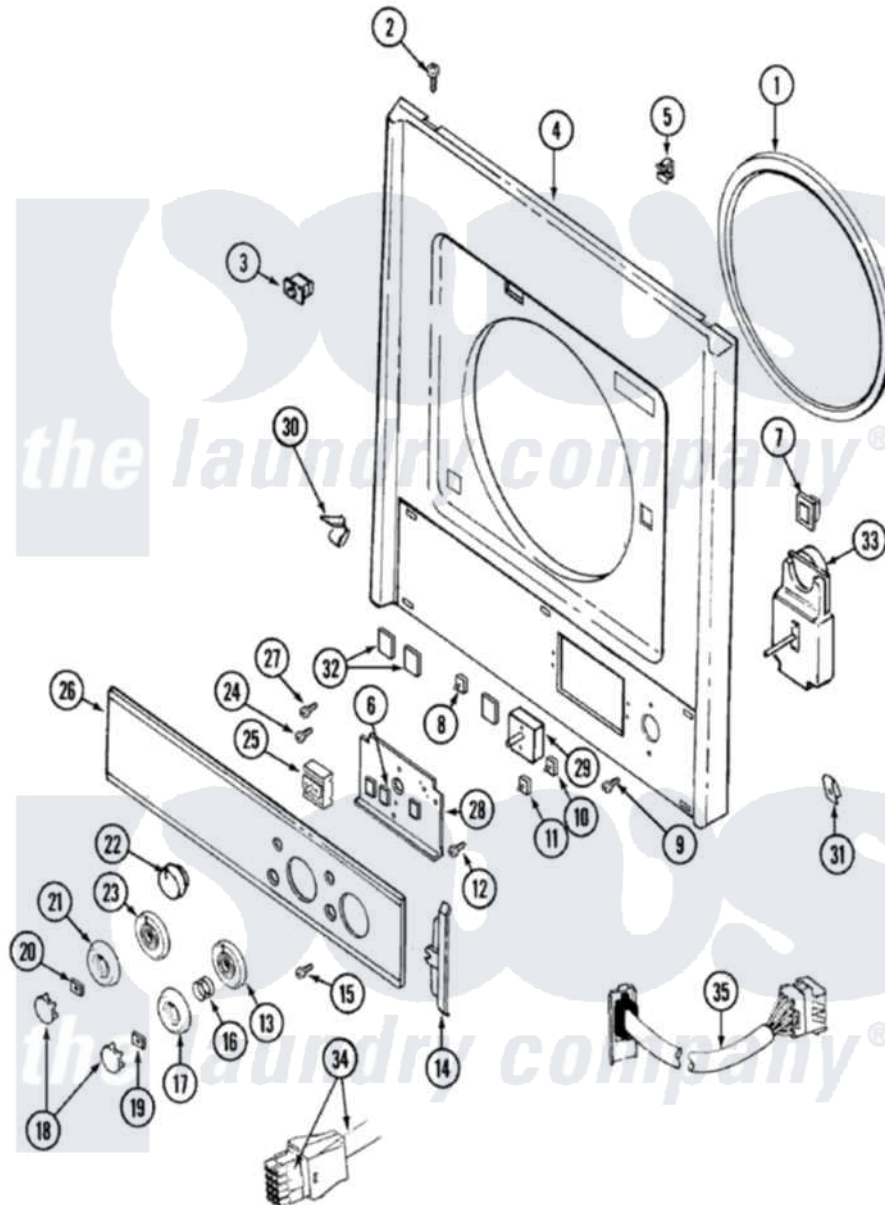

# Maytag LSE7804ACE 08 - FRONT PANEL & CONTROL PANEL

Maytag Residential Maytag LSE7804ACE Stacked Washer and Dryer Parts Parts Diagram 08 - FRONT PANEL & CONTROL PANEL

[Click on the part number to view part](#)

Item	Original Part Number	Replaced By	Status	Part Description
1	<a href="#">314286</a>			Seal For Front Panel
2	<a href="#">212277</a>			Screw, No.8 X 1/2 Inch
3	Y305753	<a href="#">W10169313</a>		Switch-Dor
"	33001509	<a href="#">W10169313</a>		Switch-Dor
4	33001486	<a href="#">98008544</a>		Screw
"	<a href="#">33001191</a>			Panel, Front
5	<a href="#">Y310376</a>			Clip, Door Switch Harness
6	<a href="#">315287</a>			Bumper Small
7	Y304578	<a href="#">LA-1003</a>		Door Catch Kit
8	<a href="#">308017</a>			Switch, Dryer Temperature
9	216042	<a href="#">22001627</a>		Screw
10	<a href="#">207782</a>			Switch, Water Temperature
11	<a href="#">22001188</a>			Switch, Rotary
12	211294	<a href="#">90767</a>		Screw, 8A X 3/8 HeX Washer Head Tapping
13	22001035		Not Available	DIAL, TIMER (WHT)