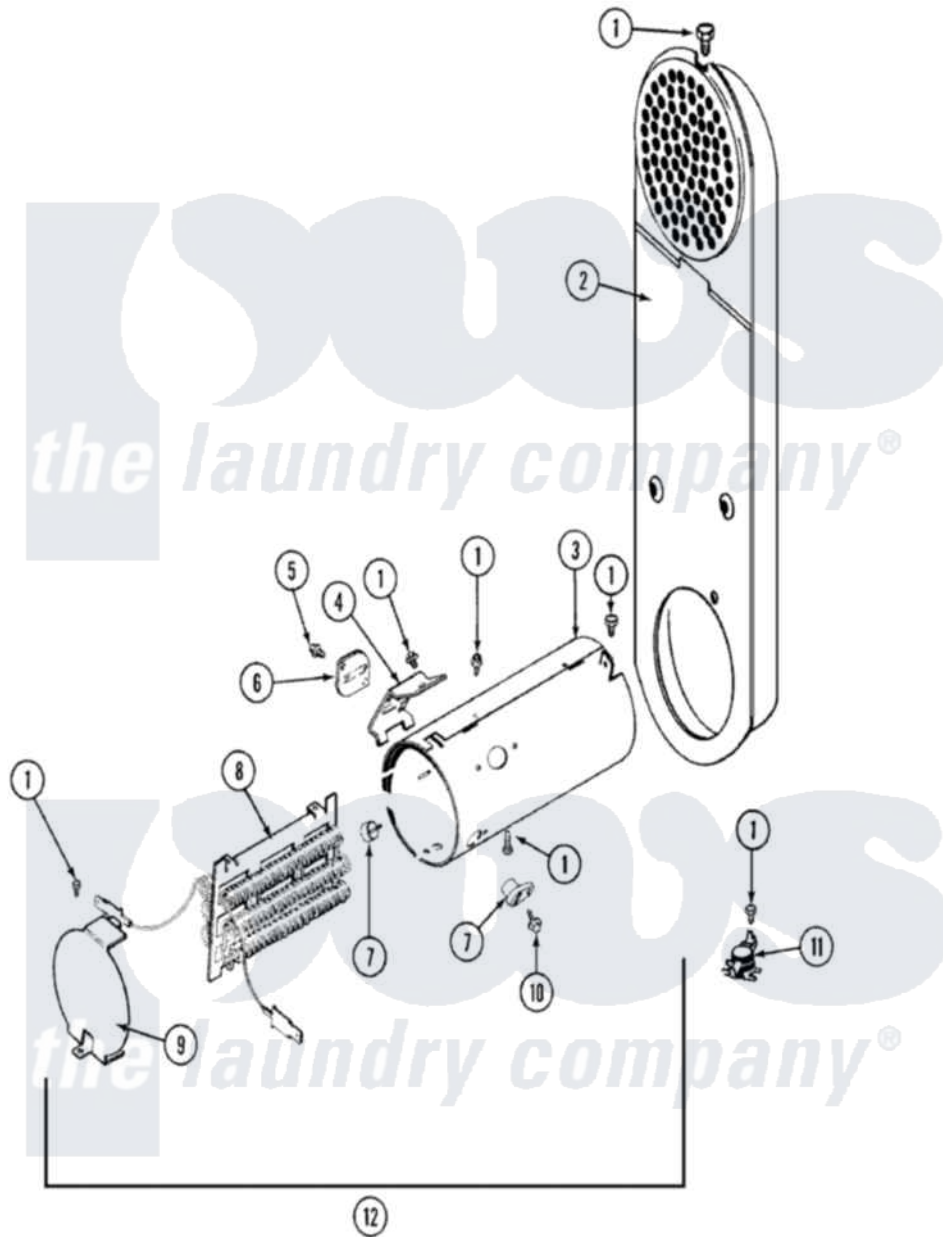

Maytag LSE7804ACE 09 - HEATER

Maytag Residential Maytag LSE7804ACE Stacked Washer and Dryer Parts Diagram 09 - HEATER
 Click on the part number to view part

Item	Original Part Number	Replaced By	Status	Part Description
1	211294	90767		Screw, 8A X 3/8 HeX Washer Head Tapping
2	Y303362			Inlet Duct Assembly - DE
3	314995			Enclosure, Heater
4	315346			Bracket, Thermal Fuse
5	314848	W10116760		Screw
6	307473			Fuse, Thermal
7	314998			Insulator, Terminal
8	Y308615			Heater Sub-Assembly
9	315000	33002682		Screw, Coin Drop Mounting Brk.
10	314554		Not Available	SCREW
11	303396			Thermostat, Hi-Limit
12	33001400			Heater Assembly
"	307183			Heater Assembly
13	308591		Not Available	CONVERSION KIT(240V TO 208V)