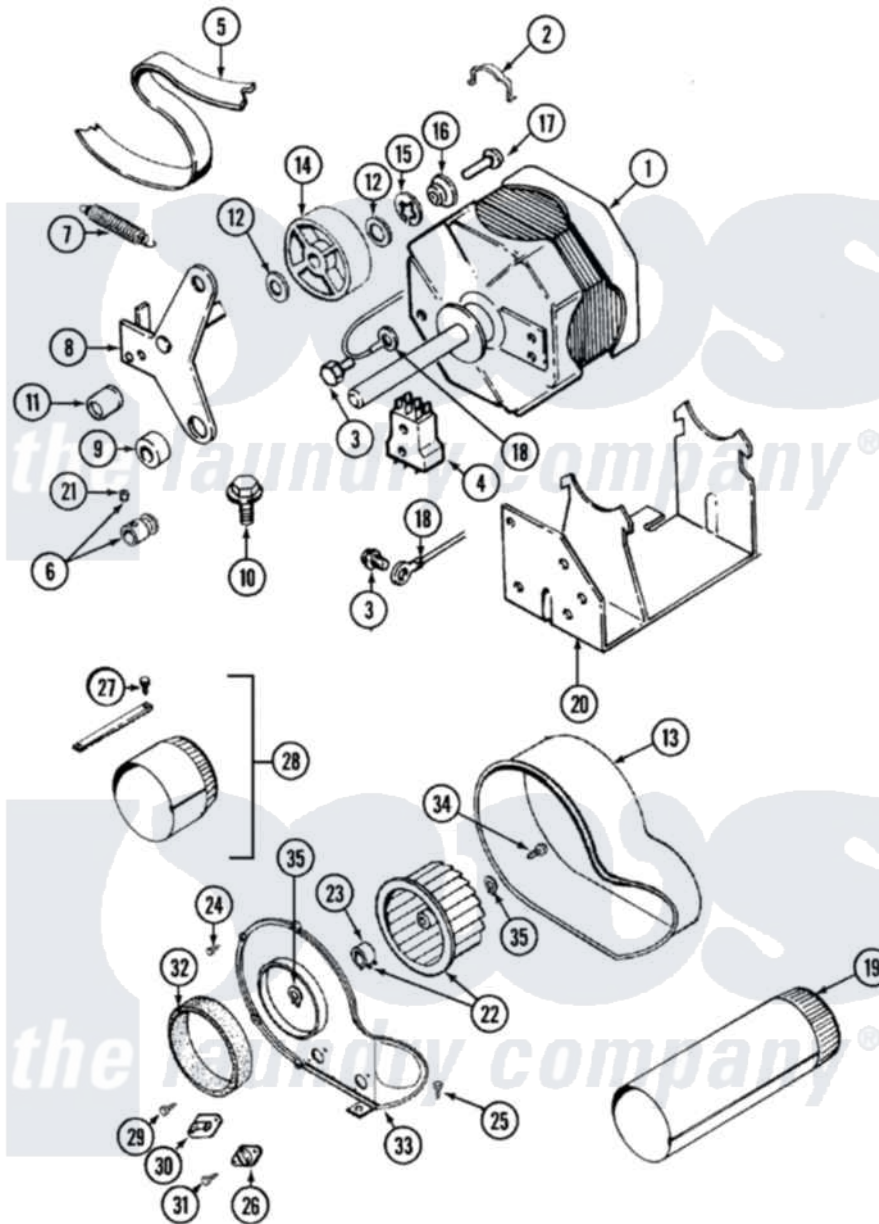

# Maytag LSE7804ACE 10 - MOTOR-DRYER & BLOWER

Maytag [Residential Maytag LSE7804ACE Stacked Washer and Dryer Parts](#) Parts Diagram 10 - MOTOR-DRYER & BLOWER

[Click on the part number to view part](#)

Item	Original Part Number	Replaced By	Status	Part Description
1	306055	<a href="#">W10411000</a>		Motor-Drve
2	<a href="#">Y015825</a>			Clip, Motor To Motor Support
3	910343	<a href="#">488234</a>		Screw 8-32 X 1/4
4	306207		Not Available	(PROD. No.303358-8 & No.303358-9)
"	Y303877		Not Available	SWITCH, MOTOR EXTERNAL START No.303358-2, No.303358-4, 303358-7
5	314774	<a href="#">Y312959</a>		Poly "V" Belt For Tumbler
6	<a href="#">306099</a>			Motor Pulley With Set Screw
7	<a href="#">314473</a>			Spring For Idler
8	Y303363	<a href="#">6-3033630</a>		Idler Arm
9	<a href="#">314457</a>			Spacer For Idler Arm
10	<a href="#">Y313561</a>			Screw---NA
11	Y312057	<a href="#">910624</a>		Screw
"	<a href="#">314456</a>			Spacer
12	<a href="#">Y312527</a>			Washer, Idler Shaft