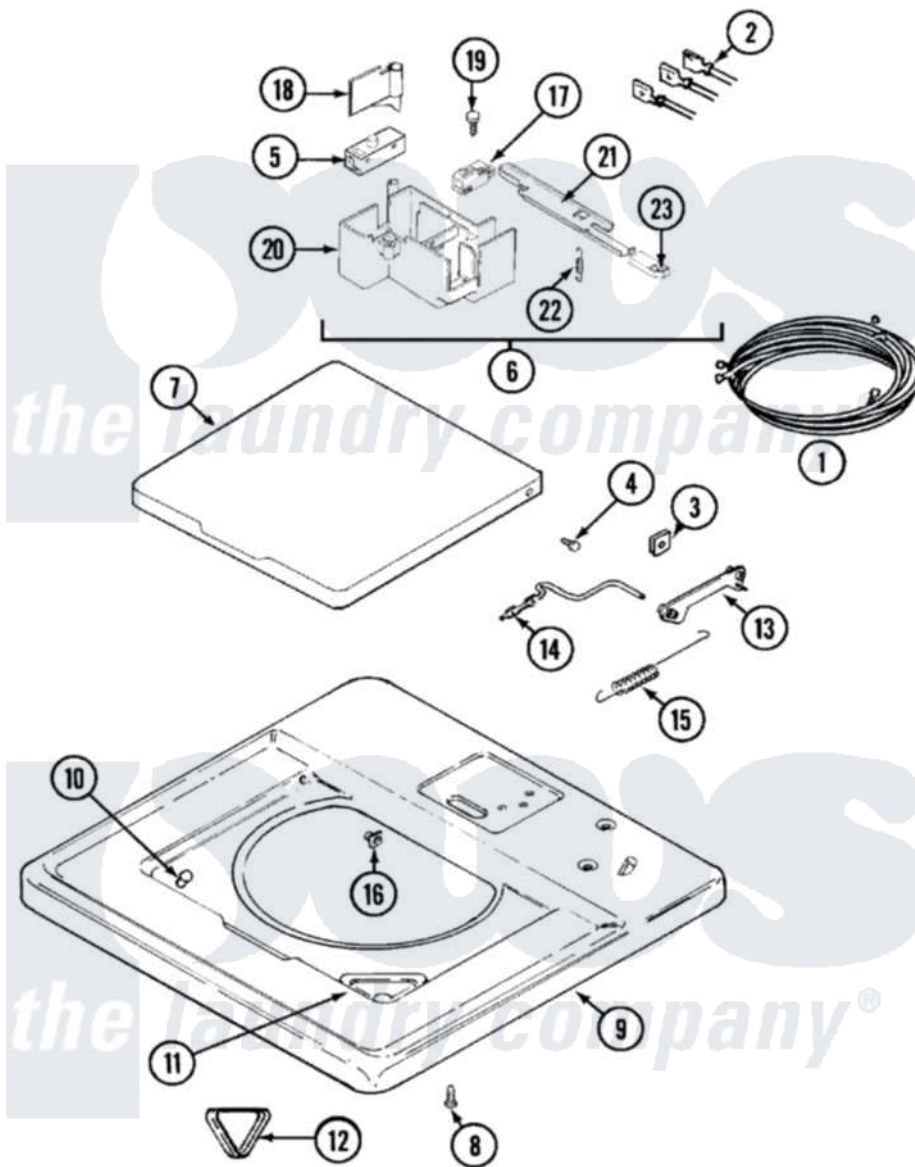

# Maytag LSE7804ACE 11 - TOP & LID

Maytag Residential Maytag LSE7804ACE Stacked Washer and Dryer Parts Parts Diagram 11 - TOP & LID  
 Click on the part number to view part

Item	Original Part Number	Replaced By	Status	Part Description
1	208776		Not Available	WIRE HARNESS (LOWER)
"	<a href="#">22001585</a>			Harness, Wire
"	<a href="#">208772</a>			Wire Harness
"	<a href="#">22001432</a>			Wire Harness
"	22001427		Not Available	WIRE HARNESS (UPR) NA
2	<a href="#">208781</a>			Wire Harness, Lid Switch
"	<a href="#">22001443</a>			Harness, Wire
3	<a href="#">22001194</a>			Clip, Spring
4	<a href="#">22001001</a>			Screw
5	<a href="#">208823</a>			Pc Switch, Lid
6	22001251	<a href="#">12001513</a>		Switch-Lid
"	22001444	<a href="#">12001513</a>		Switch-Lid
"	22001581	<a href="#">12001514</a>		Switch-Lid
7	22001080		Not Available	LID (WHT)
8	<a href="#">214354</a>			Screw, Top Cover To Cabnt.
9	22001064		Not Available	COVER, TOP (WHT)

10	<a href="#">212716</a>		Bumper, Lid
11	215579	<a href="#">215580</a>	Cup, Bleach
12	215374	Not Available	GASKET FOR BLEACH CUP
13	<a href="#">22001189</a>		Rod, Restraint
14	<a href="#">22001208</a>		Rod, Counter Balance
15	<a href="#">Y216184</a>		Spring, Counter Balance
16	<a href="#">22001193</a>		Bearing, Counter Balance
17	<a href="#">207166</a>		Switch, Check
18	<a href="#">22001283</a>		Trigger
19	<a href="#">215537</a>		Screw
"	<a href="#">22001183</a>		Screw
20	<a href="#">22001285</a>		Holder, Switch
21	<a href="#">22001286</a>		Switch, Arm
22	<a href="#">22001287</a>		Spring, Switch
23	<a href="#">22001250</a>		Glide, Switch Arm