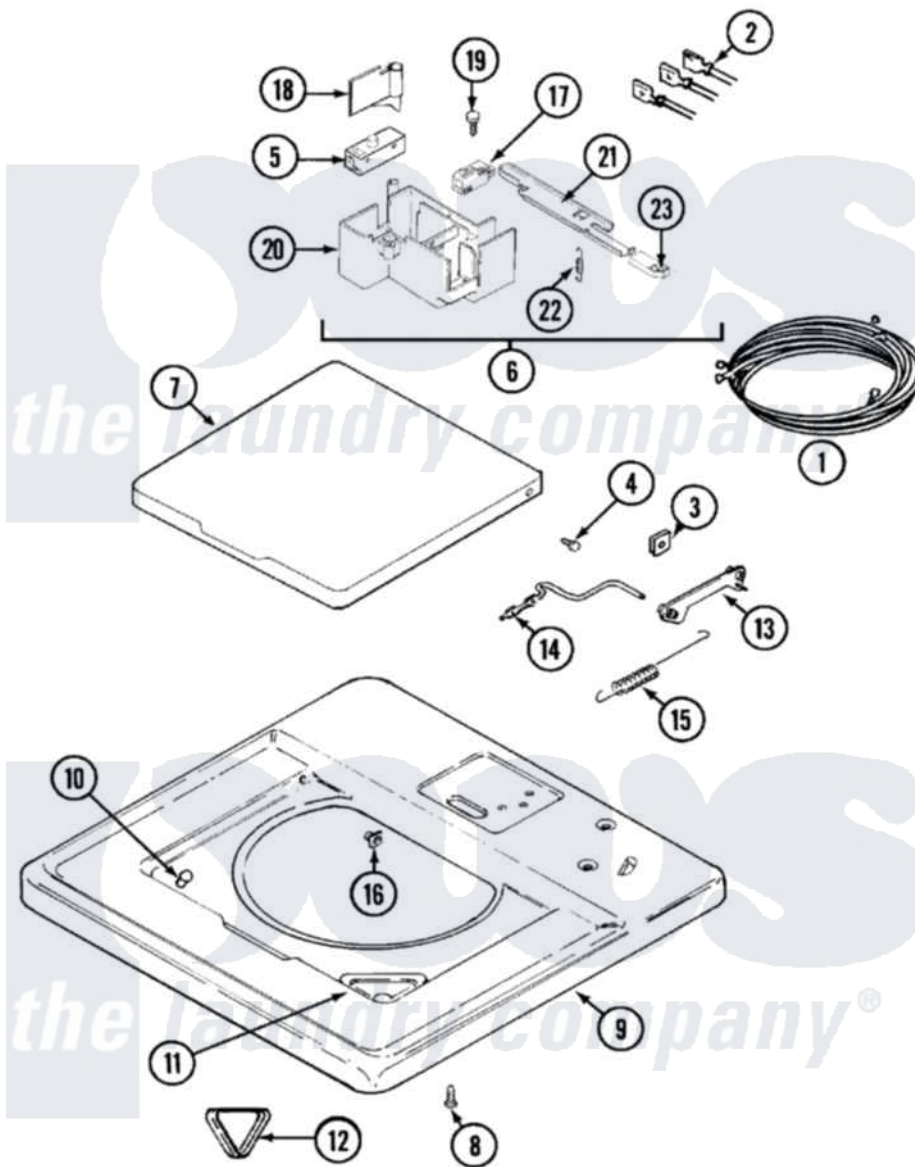

Maytag LSE7804ACE 12 - TOP & LID (LSE7804ACM & ADM)

Maytag [Residential Maytag LSE7804ACE Stacked Washer and Dryer Parts](#) Parts Diagram 12 - TOP & LID (LSE7804ACM & ADM)

[Click on the part number to view part](#)

Item	Original Part Number	Replaced By	Status	Part Description
2	208781			Wire Harness, Lid Switch
"	22001443			Harness, Wire
3	22001194			Clip, Spring
4	22001001			Screw
5	208823			Pc Switch, Lid
8	214354			Screw, Top Cover To Cabnt.
10	212716			Bumper, Lid
12	215374		Not Available	GASKET FOR BLEACH CUP
13	22001189			Rod, Restraint
14	22001208			Rod, Counter Balance
15	Y216184			Spring, Counter Balance
16	22001193			Bearing, Counter Balance
17	207166			Switch, Check
18	22001283			Trigger
19	215537			Screw
"	22001183			Screw

20	22001285	Holder, Switch
21	22001286	Switch, Arm
22	22001287	Spring, Switch
23	22001250	Glide, Switch Arm