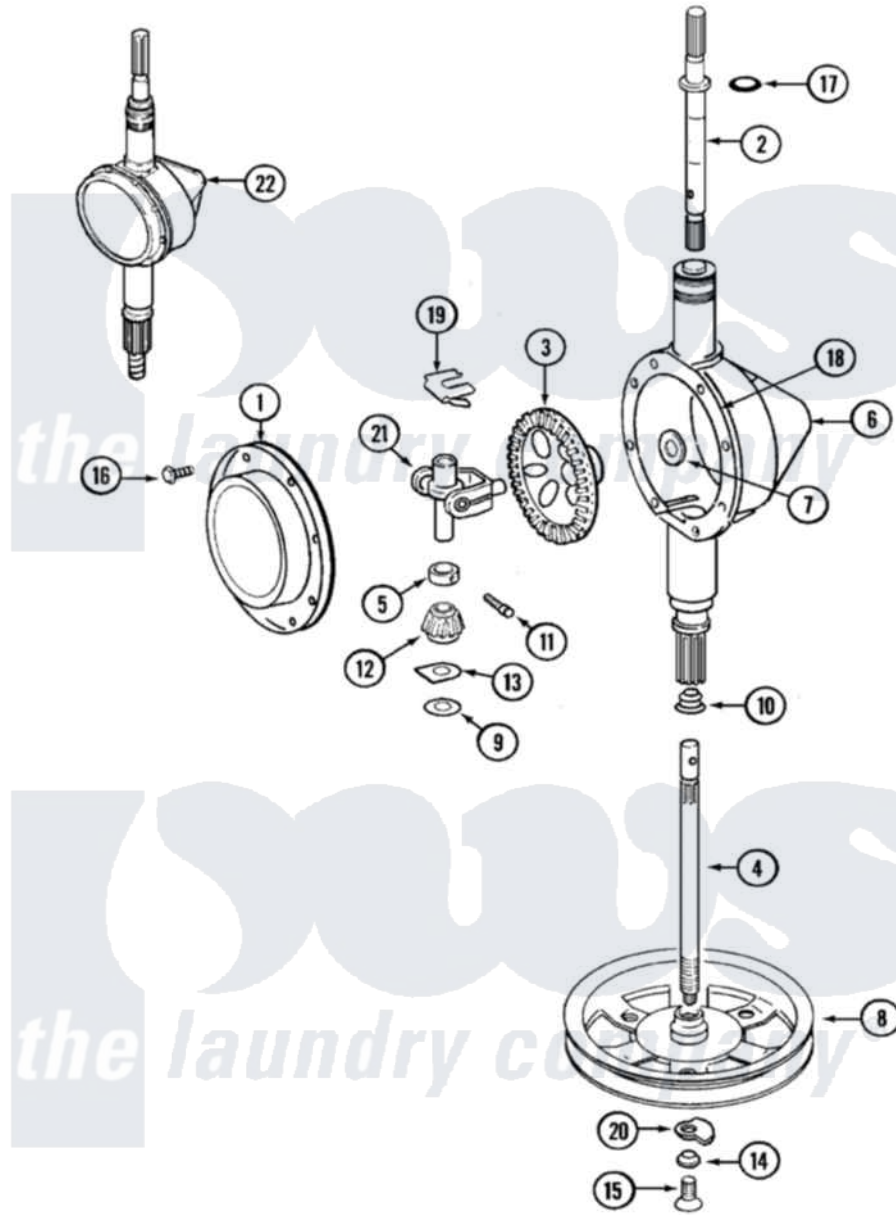

Maytag LSE7804ACE 13 - TRANSMISSION

Maytag Residential Maytag LSE7804ACE Stacked Washer and Dryer Parts Parts Diagram 13 - TRANSMISSION
 Click on the part number to view part

| Item | Original Part Number | Replaced By | Status | Part Description |
|------|-------------------------|---------------------------|---------------|----------------------------------|
| 1 | 206628 | | | Cover, Transmission |
| 2 | 207153 | 6-2097820 | | Kit- Shaft |
| 3 | 206713 | 6-2067130 | | Gear- Beve |
| 4 | 215410 | 12001450 | | Ctr Shaft W/Collar Andkeeper- Dp |
| 5 | 215415 | | Not Available | COLLAR, LOWER |
| 6 | 206624 | 6-2097750 | | Trans Dee |
| 7 | 215394 | | | Washer, Bevel Gear |
| 8 | 211059 | 6-2301530 | | Pulley |
| 9 | 211483 | 6-2114830 | | Washer- SP |
| 10 | 206602 | 207843 | | Lip Seal Repair Kit |
| 11 | Y206629 | | | Pin, Collar |
| 12 | 215401 | W10221114 | | Pinion |
| 13 | 215395 | | | Plate, Clutch |
| 14 | 211090 | 22003555 | | Washer, Stop Lug |
| 15 | 211375 | 681582 | | Screw |
| | | | | SCREW, TRANSMISSION |

| | | | |
|----|------------------------|---------------------------|---------------------------|
| 16 | 215417 | Not Available | SCREW, TRANSMISSION COVER |
| 17 | 210690 | | Seal, Rubber |
| 18 | Y058700 | 675652 | Adhesive |
| 19 | 215581 | | Spring, Agitator Shaft |
| 20 | 211089 | | Lug, Stop Pulley |
| 21 | 206685 | 6-2066850 | Yoke |
| 22 | 206707 | 6-2097750 | Trans Dee |