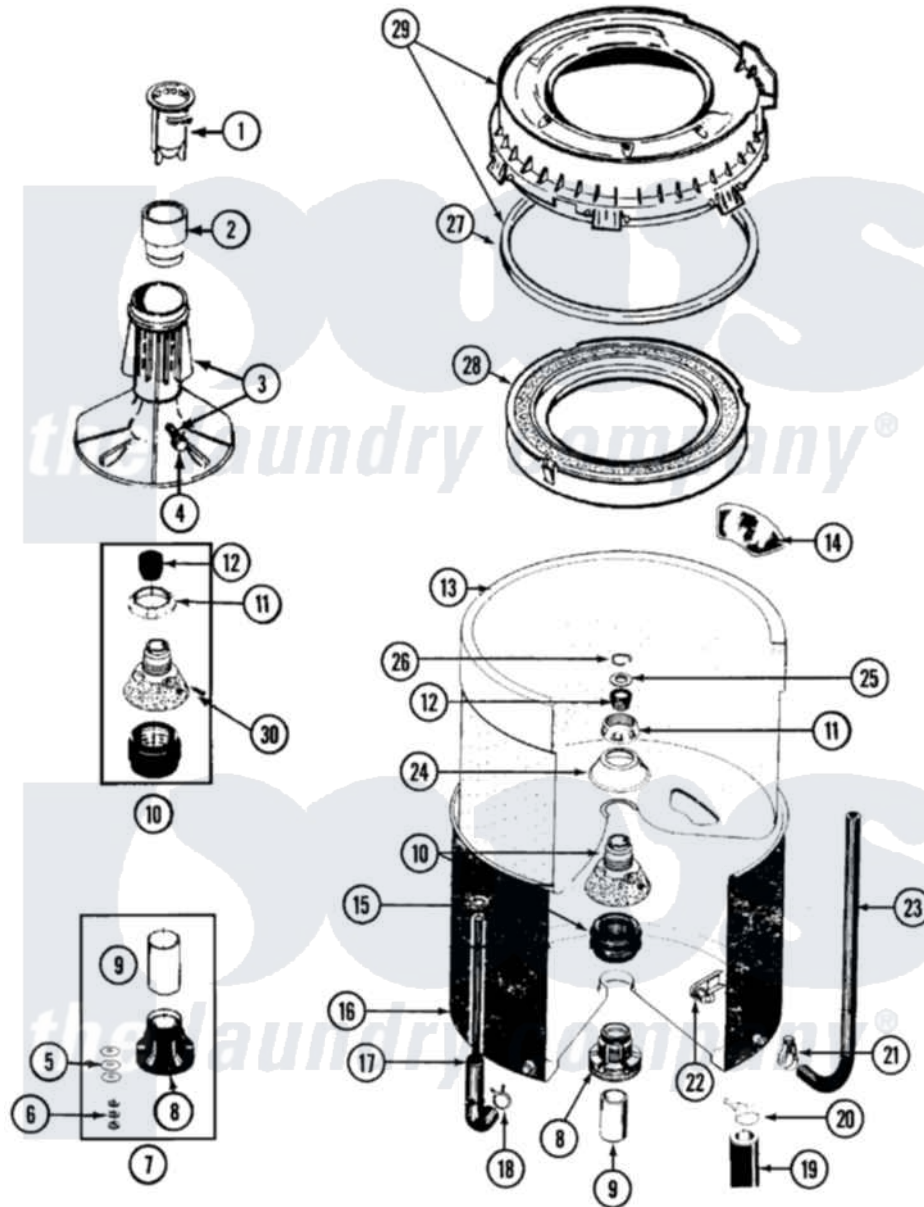

Maytag LSE7804ACE 14 - TUB

Maytag Residential Maytag LSE7804ACE Stacked Washer and Dryer Parts Parts Diagram 14 - TUB
 Click on the part number to view part

Item	Original Part Number	Replaced By	Status	Part Description
1	22001294			Cup, Dispensing
2	22001295			Housing, Dispenser
3	207538			Agitator W/Lock Screw
4	206478		Not Available	SCREW & WASHER FOR AGITATOR
5	211100			Washer, Outer Tub
6	Y054867			Washer, Lock
7	204013	6-2040130		Tub Bearin
8	200824	6-2040130		Tub Bearin
9	211130			Bearing Liner, Tub Bearing
10	204012	6-2095720		Mounting S
"	22001648	6-2095720		Mounting S
11	211047	6-2110472		Nut- Clamp
12	Y0A4298	6-0A57420		Seal- Agitator
13	22001140	Y2201881		Tub, Inner Short White SP
14	207219			Filter, Self-Cleaning
15	410296	596669		Clamp, Manifold

16	22001116	Not Available	TUB, OUTER (STACK)
17	22001073	22001616	Tube, Air
18	211641		Clamp, 1-1/16"
19	213045		Hose, Outer Tub Part Not Used
20	201011	285655	Clamp, Hose
21	205161	489503	Clamp
22	214434		Spout, Deflector
23	214495		Tube, Inlet To Tub
24	211210		Washer, Clamping Nut
25	Y015666		Washer, Retaining -
26	Y015667		Retaining Ring
27	22001007		Gasket, Cover To Tub
28	22001142		Ring, Balance
29	22001299		Tub Cover And Gasket Assembly
30	211618	22001423	Set Screw, Mounting Stem