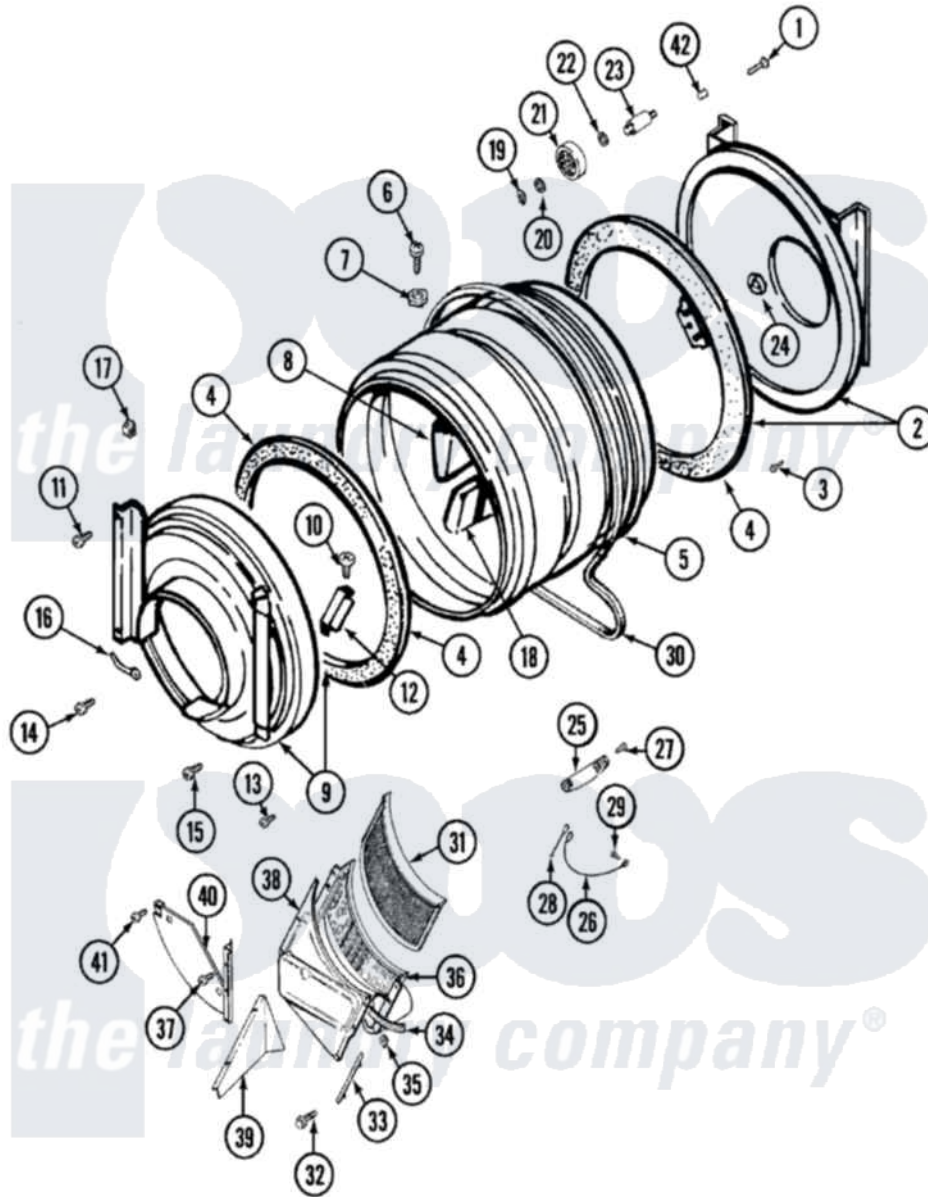

Maytag LSE7804ACE 15 - TUMBLER

Maytag Residential Maytag LSE7804ACE Stacked Washer and Dryer Parts Parts Diagram 15 - TUMBLER
 Click on the part number to view part

Item	Original Part Number	Replaced By	Status	Part Description
1	Y310632	1163839		Screw
2	33001106			Back, Tumbler
3	211294	90767		Screw, 8A X 3/8 HeX Washer Head Tapping
4	314820			Seal, Tumbler
5	33001177			Tumbler
6	Y310759			Screw, Tumbler Baffles
7	314158			Washer, Baffle To Tumbler
8	33001014			Baffle
9	33001107			Front, Tumbler
10	210720			Rivet, Bearing To Tumbler Frnt
11	Y313561			Screw---NA
12	306508			Tumbler Bearing Kit ---W
13	Y314110	33002917		Screw, No.10-16
14	910343	488234		Screw 8-32 X 1/4
15	Y310632	1163839		Screw
16	901220			Ground Wire

17	Y310376		Clip, Door Switch Harness
18	33001013		Baffle
19	410233	9703438	Ring-Retrn
20	312535		Washer, Vault Mounting Brk.
21	Y303373	12001541	Drum Roller/Washer Assembly--W
22	Y313347	312535	Washer, Vault Mounting Brk.
23	Y312948	6-3129480	Shaft- Tumbler
24	312538	33001443	Nut, Hex
25	Y303389	304997	Sensor Assembly With Screws
26	Y303711		Sensor Ground Wire
27	Y251119	3177991	Screw
28	Y312658		Receptacle, Sensor Ground Wire
29	211294	90767	Screw, 8A X 3/8 HeX Washer Head Tapping
30	314774	Y312959	Poly "V" Belt For Tumbler
31	33001003		Screen, Lint
32	Y312961	W10116751	Screw
33	Y313795		Guide For Lint Screen
34	Y313796		Lint Seal
35	315274	488660	Nut, Speed
36	33001006		Duct, Outlet And Grid
37	Y312961	W10116751	Screw
38	314485		Outlet Duct And Grid
39	315239		Shield For Outlet Duct
40	315238		Shield
41	310207		Screw, No.6 X 1/4 Inch
42	313915	31-3915	Tech Sheet