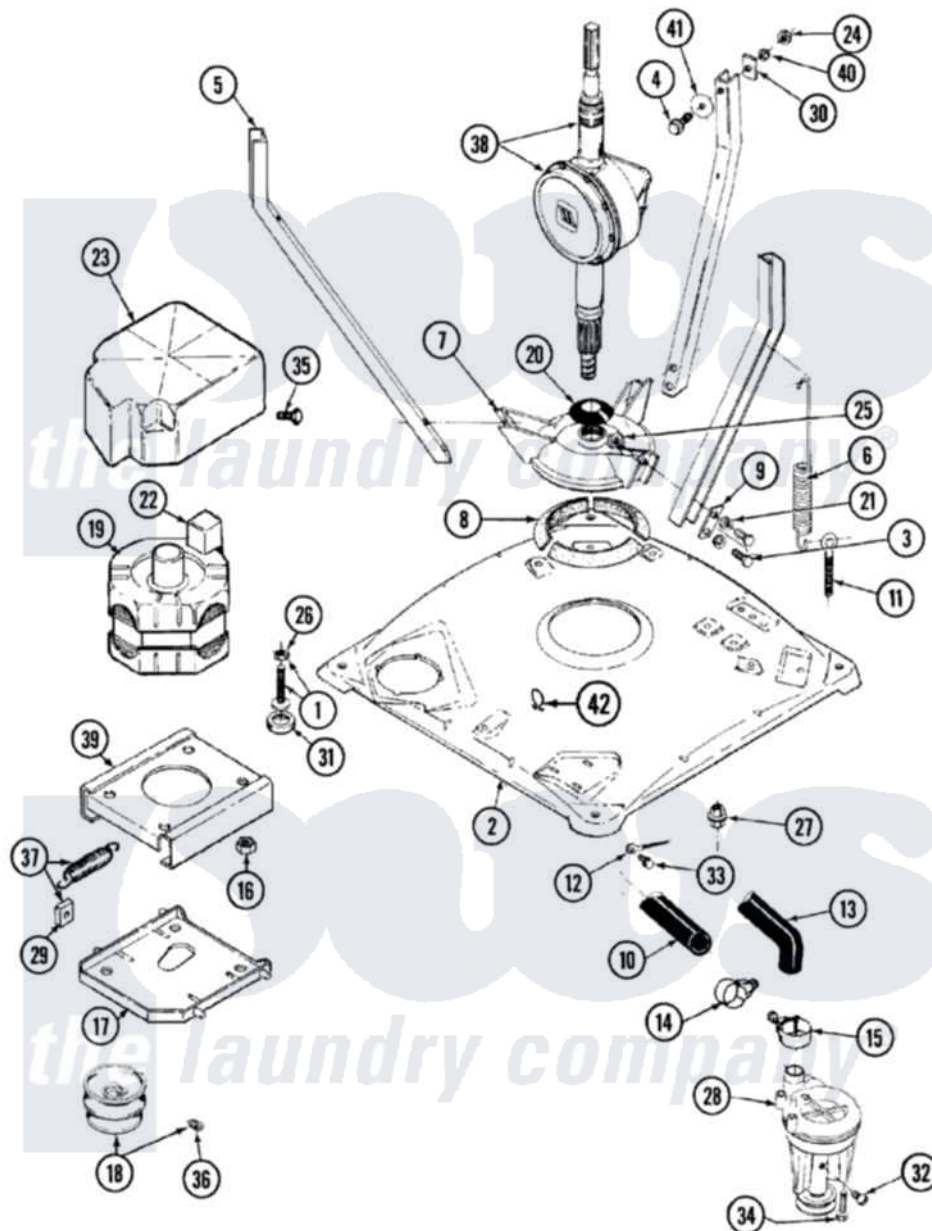

Maytag LSE7804ACL 01 - BASE

Maytag [Residential Maytag LSE7804ACL Stacked Washer and Dryer Parts](#) Parts Diagram 01 - BASE
 Click on the part number to view part

Item	Original Part Number	Replaced By	Status	Part Description
1	Y302699	22003428		Leg, Adjustable
2	22001172	22002150		Base
3	Y015627			Screw- Hex
4	205254	W10175938		Bolt
"	200744	W10175939		Bolt
5	213053			Brace, Tub Part Not Used
6	22001300			Spring, Centering
7	203725			Damper W/Bolt And Clip
8	203956			Damper Pad Kit
9	213073			Washer, Double Brace
10	215365	22001448		Hose, Pump
11	216416			Bolt, Eye/Centering Spring
12	901220			Ground Wire
13	213045			Hose, Outer Tub Part Not Used
14	202574	3367052		Clamp, Hose
15	202574	3367052		Clamp, Hose

16	Y311426	3400029	Nut, Adapter Plate
17	22001301		Mount, Motor Lower-Assembly
18	200816	6-2008160	Pulley- MO
19	201805	12002351	Motor-Drve
20	211028	22001586	Deflector, Water
21	911852	486009	Lockwasher
22	206505	Not Available	PROD. No.201664-15, & No.205463-3.
"	205132	Not Available	SWITCH, MOTOR EXTERNAL START No.201664-14,205463- 4 & 201800-4
23	215098		Shield, Motor
24	Y052734		Nut, Carrage Bolts And Bracket
25	Y052785		Nut, Brace To Damper
26	210385		Lock Nut For Adjustable Leg
27	211949		Nut, Adjustment Eyebolt
28	202203	6-2022030	Pump As Pa
29	204998	205000	Roller And Spring Kit 4+Spr
30	212979	Not Available	WASHER, TUB BRACE
31	210684		Foot, Adjustable Leg
32	Y015408	22003235	Screw, Bearing Insert
33	912365	3370225	Screw
34	211880		Screw, HeX Head No.10 X 1/2 Inc
35	213121	3400111	Screw, 12-14 X 5/8
36	Y053241		Set Screw, Motor Pulley
37	205000		Roller And Spring Kit 4+Spr
38	206707	6-2097750	Trans Dee
39	214956		Motor Mount Assembly
40	Y054867		Washer, Lock
41	211100		Washer, Outer Tub
42	315471	22003298	Retainer, Wire