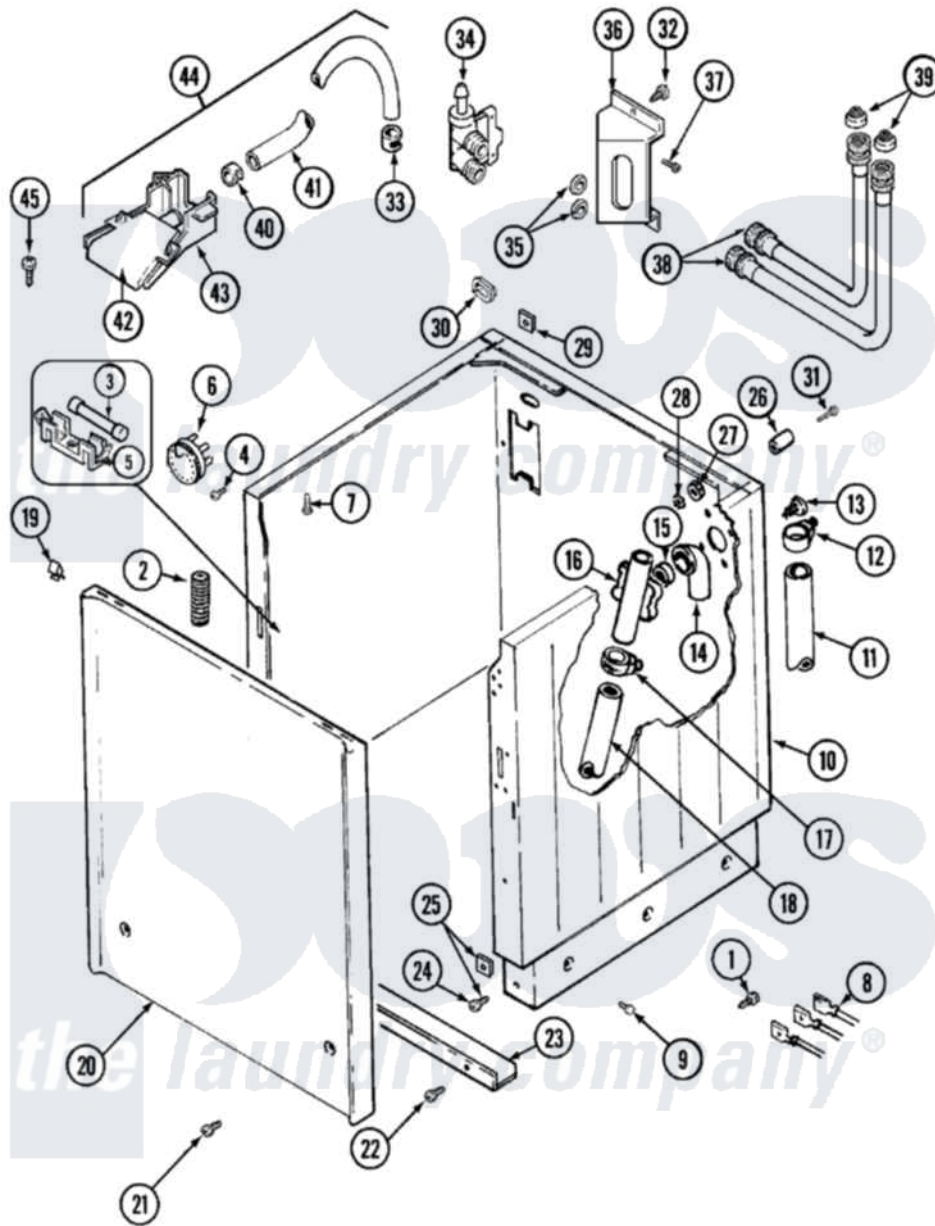

Maytag LSE7804ACL 02 - CABINET

Maytag Residential Maytag LSE7804ACL Stacked Washer and Dryer Parts Parts Diagram 02 - CABINET
 Click on the part number to view part

Item	Original Part Number	Replaced By	Status	Part Description
1	Y251119	3177991		Screw
2	211149			Clip, Capacitor
"	Y200832			Capacitor
3	22001555			Fuse
4	210720			Rivet, Bearing To Tumbler Frnt
5	207167			Block, Fuse
6	207787	12002304		Switch-WL
"	22004231	12002304		Switch-WL
"	208783			Wire Jumper
7	214354			Screw, Top Cover To Cabnt.
8	22001427		Not Available	WIRE HARNESS (UPR) NA
"	208772			Wire Harness
9	213007			Xfor Cabinet See Cabinet, Back
10	22001067		Not Available	CABINET (ALM)
11	Y059149			(7/8" I.D. CARTON OF 50 FT.)

"	216017		Hose, Drain
12	200908	285655	Clamp, Hose
13	Y014874		Screw, Idler Arm And Sleeve
14	Y216016	W10116738	Elbow
15	214765		Gasket, Siphon Break
16	206638		Siphon Break
17	202574	3367052	Clamp, Hose
18	215365	22001448	Hose, Pump
19	215711		Fastener, Spring
20	207205L	22002651	Panel, Front
21	22001899	22001496	Front Panel Fastener And Screw
"	213123	22001496	Front Panel Fastener And Screw
22	211294	90767	Screw, 8A X 3/8 HeX Washer Head Tapping
23	213846		Guard, Belt
24	213122	27001200	Screw
25	204439		Screw And Fstner Assembly
26	215276	Y215513	Standoff, Circuit Board
27	310557		Washer
28	Y052659	Y052655	Hex Nut, No.8-32
29	22001009		Clip, Spring
30	215950		(UPPER CABINET)
31	215277	67006908	Screw, Ice Rack
32	212276	W10116760	Screw
33	216169	596669	Clamp, Manifold
34	22001274		Valve, Water
35	Y013783		Washer, Inlet Hose
36	215264	22002371	Bracket
37	Y313561		Screw---NA
38	200672	76314	Hose, Inlet 6 Ft. Hose With Elbow
39	200961	12001413	Strainer And Washer Kit
40	216170	489503	Clamp
41	22001191		Hose, Injector
42	22001187		Injector
43	22001186		Injector
44	22001175		Water Injector Assembly
45	215537		Screw
46	22001192		Glide