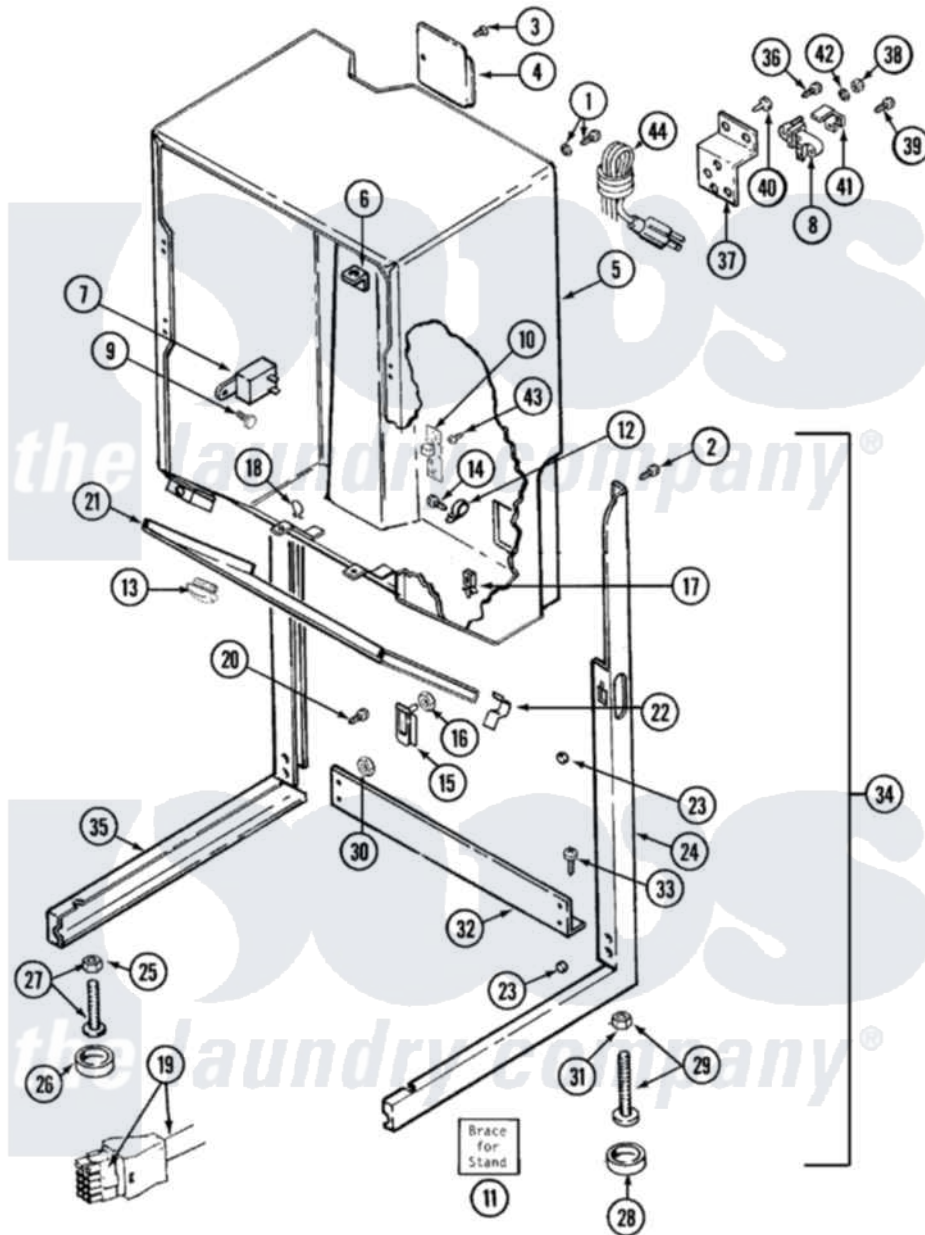

Maytag LSE7804ACL 03 - CABINET-DRYER

Maytag Residential Maytag LSE7804ACL Stacked Washer and Dryer Parts Parts Diagram 03 - CABINET-DRYER
 Click on the part number to view part

Item	Original Part Number	Replaced By	Status	Part Description
1	303846	22003781		Screw, Ground Strap
2	314663	214354		Screw, Top Cover To Cabnt.
3	Y313561			Screw---NA
4	314470		Not Available	COVER, TERMINAL
5	308055L		Not Available	CABINET (ALM)
6	312548			Fastener-Access Panel To CA
7	Y308205	33001623		Buzzer, Non-Adjustable
8	400008			Block, Terminal
9	211168	W10139210		Screw, 8-18 X 5/16
10	33001212			Board, Control-Moisture Sensor
11	306128		Not Available	BRACE FOR STAND-ACCESSORY
12	315264	74006784		Clip, Harness
13	22001195	22002595		Bumper
14	Y310632	1163839		Screw
15	314489			Guide, Pin

16	214872		Palnut, End Cap Note: Nut, Lamp Holder
17	Y313262	W10116752	Retainer-
18	315471	22003298	Retainer, Wire
19	33001368		Wire Harness, Dryer
"	22001427		Not Available WIRE HARNESS (UPR) NA
"	208772		Wire Harness
"	33001042		Wire Harness, Dryer
"	33001553		Harness, Wire
20	314477		Screw, Access Panel
21	33001051	33002365	Panel- Acc
"	33001130		Shield, Reflective
22	314482		Fastener, Spring
23	314498		Pad, Dryer Leg
24	33001294	33002361	Leg Assembly ----NA
25	Y052740	62739	Nut, Lock
26	Y314137		Foot, Rubber
27	Y305086		Adjustable Leg And Nut
28	210684		Foot, Adjustable Leg
29	Y302699	22003428	Leg, Adjustable
30	Y052721		Nut, Terminal Block Plate
31	210385		Lock Nut For Adjustable Leg
32	314499		Not Available BRACE
33	214354		Screw, Top Cover To Cabnt.
34	306110L	33002516	Stand, Dryer
35	33001296	33002362	Leg Assembly ----NA
36	Y312209	W10001200	Screw
37	Y312904		Bracket, Terminal Block
38	311484	112432	Nut
39	33001245		Screw----NA
40	Y310632	1163839	Screw
41	Y312184		Strap, Grounding
42	Y311270		Washer, Terminal Block
43	Y251119	3177991	Screw