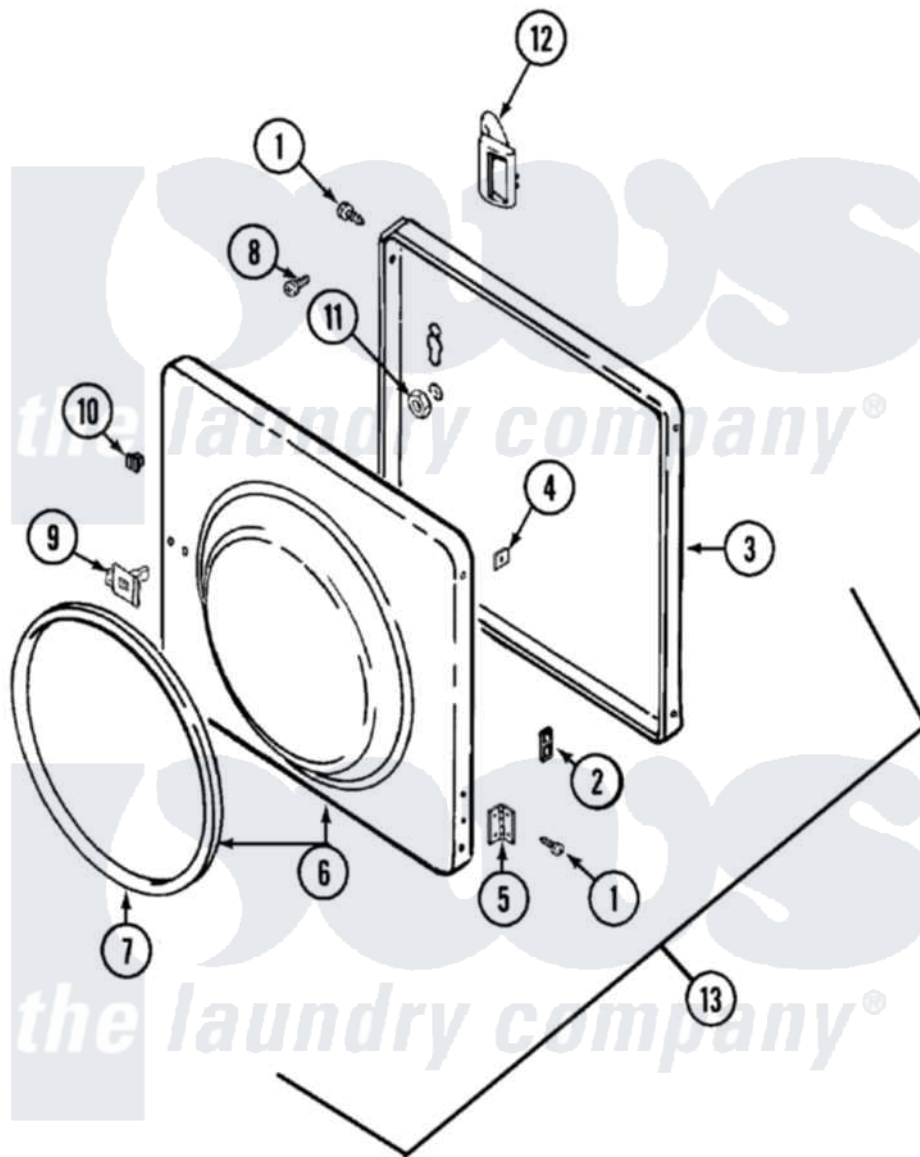

Maytag LSE7804ACL 05 - DOOR

Maytag [Residential Maytag LSE7804ACL Stacked Washer and Dryer Parts](#) Parts Diagram 05 - DOOR
 Click on the part number to view part

Item	Original Part Number	Replaced By	Status	Part Description
1	Y314062			Screw, Door Hinge And Panel
2	33001222			Speednut, Twin
"	33001221	22001817		Sheet, Sound Damper
"	Y313907			Fastener, Twin
3	314475L			Panel, Outer Door
4	Y313910			Clip, Door Liner To Outer Panel
5	33001230			Hinge, Door
6	33001002			Door, Inner
7	33001005			Seal, Door
8	312960	489355		Screw, 8 X 1/2
9	Y304578	LA-1003		Door Catch Kit
10	Y313911			Door Strike Retainer
11	214872			Palnut, End Cap Note: Nut, Lamp Holder
12	314476		Not Available	HANDLE,DOOR
13	33001110		Not Available	DOOR, COMPLETE (ALM)