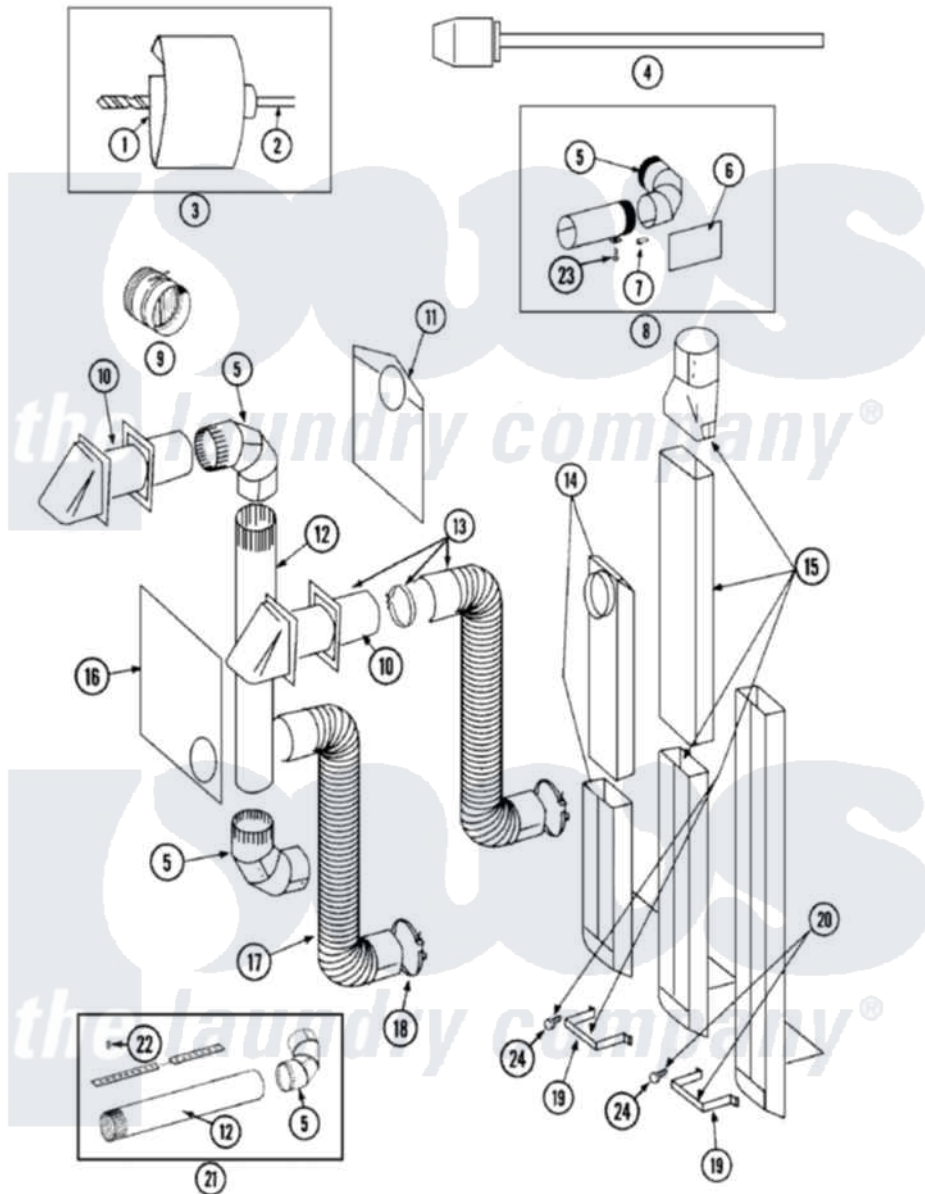

# Maytag LSE7804ACL 06 - DUCTING

Maytag Residential Maytag LSE7804ACL Stacked Washer and Dryer Parts Diagram 06 - DUCTING  
 Click on the part number to view part

Item	Original Part Number	Replaced By	Status	Part Description
1	038179		Not Available	BLADE, SAW
2	038180		Not Available	REPLACEMENT DRILL
3	038766		Not Available	HOLE SAW W/DRILL BIT
4	<a href="#">038767</a>			Extension Chuck, Drill
5	<a href="#">Y059131</a>			Elbow, Venting
6	<a href="#">312302</a>			Insulation, Exhaust Duct Kit
7	<a href="#">213323</a>			Fastener, Exhaust Duct Kit
8	<a href="#">Y304652</a>			Exhaust Duct Kit
9	059146		Not Available	DAMPER, BACK DRAFT
10	Y059129	<a href="#">4396007RW</a>		Vent Hood
11	311353		Not Available	BAG, LINT (DACRON)
12	<a href="#">Y059130</a>			Pipe, Venting
13	<a href="#">Y059143</a>			Flexible Vent Kit
14	<a href="#">Y059135</a>			Vent Duct Assembly
15	059144		Not Available	RECTANGULAR VENT KIT
16	Y059134			PLATE, ALUM. WINDOW (15``X20``)

17	Y304353	<a href="#">4396010RP</a>	6ft Scvent
18	<a href="#">Y304630</a>		Clamp, Flexible Duct
19	<a href="#">313272</a>		Bracket, Exhaust Deflector
20	303736	Not Available	EXHAUST DEFLECTOR KIT
21	306399	Not Available	EXHAUST DEFLECTOR KIT
22	Y251119	<a href="#">3177991</a>	Screw
23	211294	<a href="#">90767</a>	Screw, 8A X 3/8 HeX Washer Head Tapping
24	211294	<a href="#">90767</a>	Screw, 8A X 3/8 HeX Washer Head Tapping