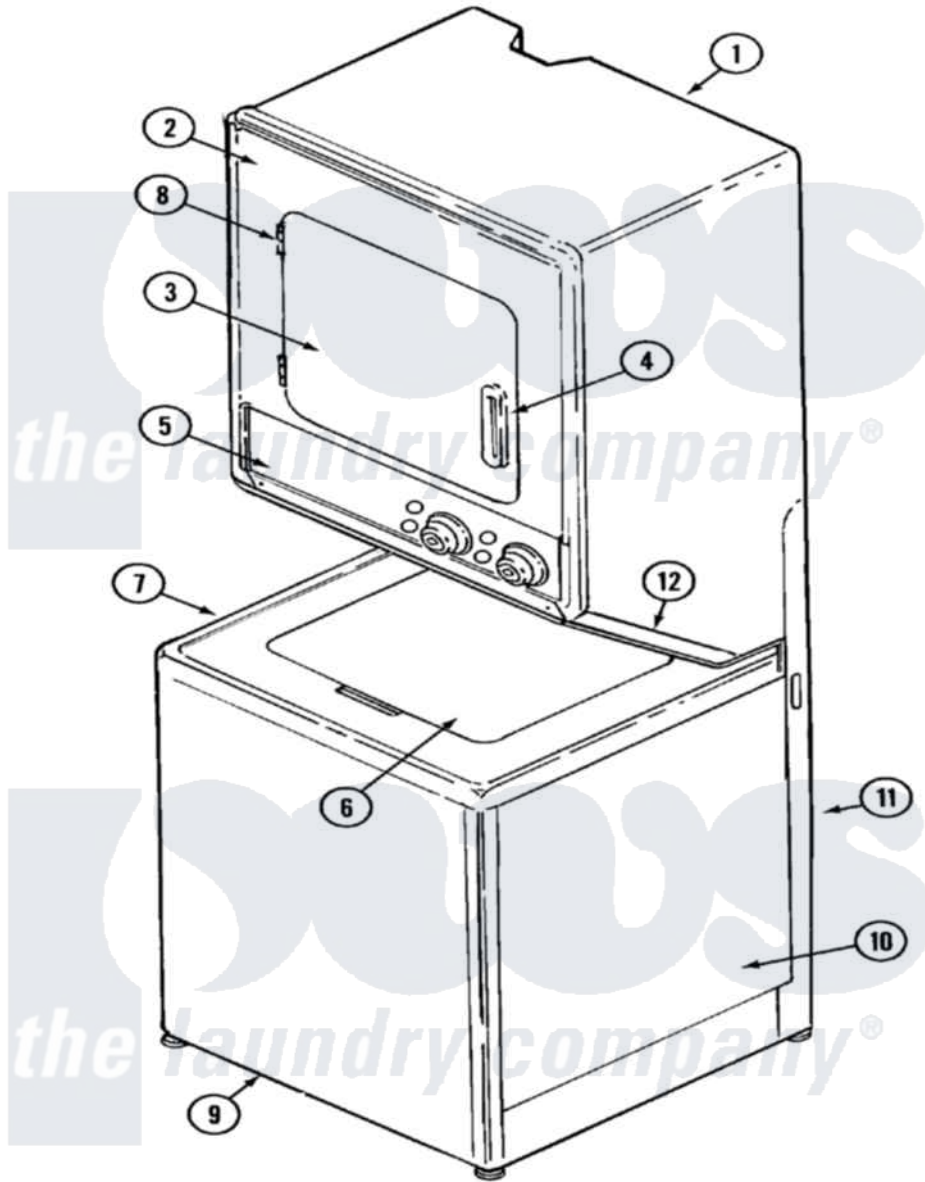

Maytag LSE7804ACL 07 - FRONT

Maytag Residential Maytag LSE7804ACL Stacked Washer and Dryer Parts Parts Diagram 07 - FRONT
 Click on the part number to view part

Item	Original Part Number	Replaced By	Status	Part Description
1	308055L		Not Available	CABINET (ALM)
2	33001190	33002366		Panel- FRO
"	33001486	98008544		Screw
3	314475L			Panel, Outer Door
4	314476		Not Available	HANDLE, DOOR
5	33001008		Not Available	PANEL, CONTROL (BLK)
6	22001081		Not Available	LID (ALM)---NA
7	22001063	22002646		Cover, Top
8	33001230			Hinge, Door
9	207205L	22002651		Panel, Front
10	22001067		Not Available	CABINET (ALM)
11	306110L	33002516		Stand, Dryer
12	33001051	33002365		Panel- Acc
13	33001289			Manual, Use And Care
"	16002032			Manual, Service-No Refund
"	16000327		Not Available	GUIDE, QUICK REF. - MAYTAG