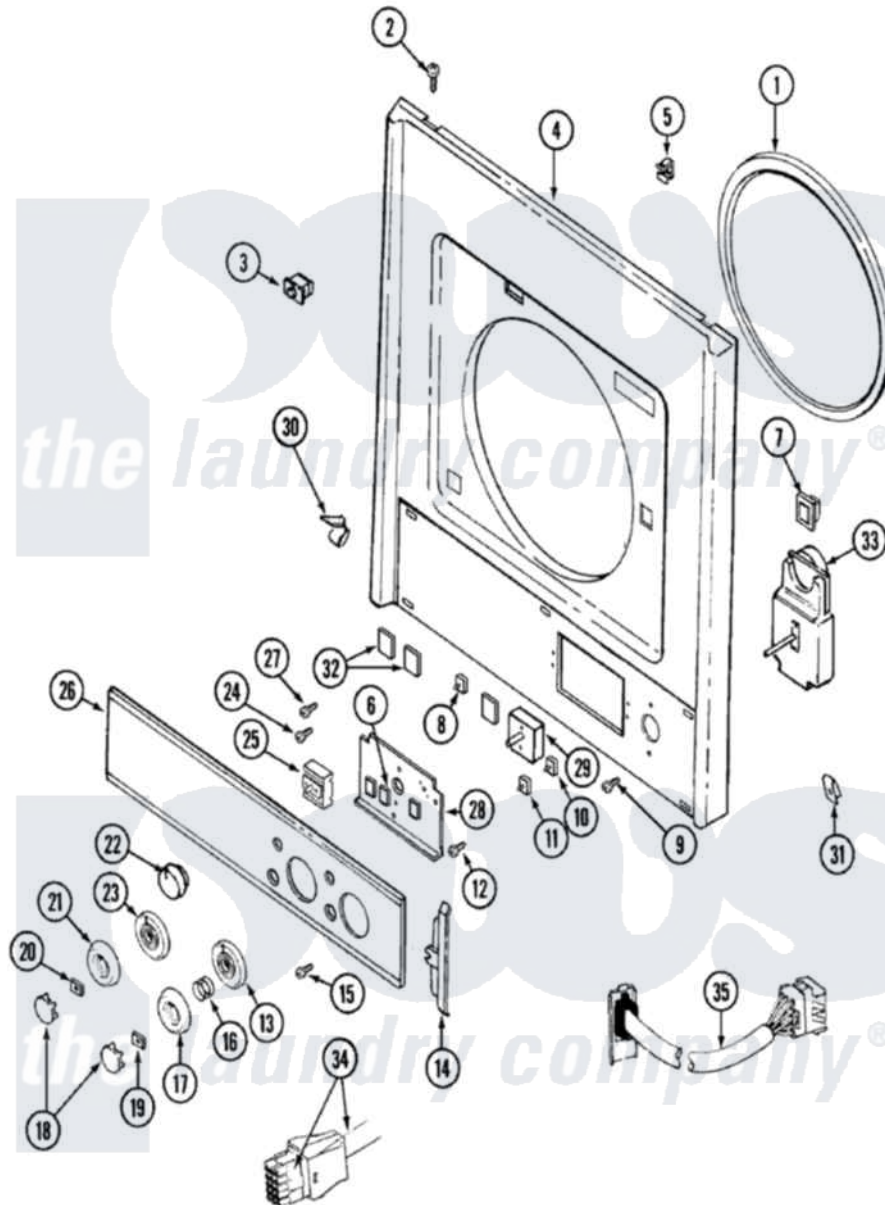

Maytag LSE7804ACL 08 - FRONT PANEL & CONTROL PANEL

Maytag Residential Maytag LSE7804ACL Stacked Washer and Dryer Parts Parts Diagram 08 - FRONT PANEL & CONTROL PANEL

[Click on the part number to view part](#)

Item	Original Part Number	Replaced By	Status	Part Description
1	314286			Seal For Front Panel
2	212277			Screw, No.8 X 1/2 Inch
3	33001509	W10169313		Switch-Dor
"	Y305753	W10169313		Switch-Dor
4	33001486	98008544		Screw
"	33001190	33002366		Panel- FRO
5	Y310376			Clip, Door Switch Harness
6	315287			Bumper Small
7	Y304578	LA-1003		Door Catch Kit
8	308017			Switch, Dryer Temperature
9	216042	22001627		Screw
10	207782			Switch, Water Temperature
11	22001188			Switch, Rotary
12	211294	90767		Screw, 8A X 3/8 HeX Washer Head Tapping
13	22001034		Not Available	KNOB, TIMER (BLK)

14	315267	Not Available	END CAP, CONTROL PANEL (BLK)
15	211000		SCREW, BRAKE DRUM (HEX HEAD)
16	211065		Spring, Index Wheel
17	215828		Knob, Timer
18	216193	Not Available	CAP, TIMER KNOB (BLK)
19	211605		Bezel, Timer Dial
20	312273		Nut, Control Knob
21	315041		Knob, Timer
22	33001291		Knob, Selector Switch
23	33001009		Dial, Dryer Timer NA
24	315317	488234	Screw 8-32 X 1/4
25	Y308025		Switch, Push To Start
26	33001008	Not Available	PANEL, CONTROL (BLK)
27	215952		Screw
28	315237		Bracket For Switch And Timer
29	33001034		Timer, Dryer
30	314482		Fastener, Spring
31	33001292	488660	Nut, Speed
32	315286		Bumper Large
33	22001180		Timer
34	208772		Wire Harness
"	22001427	Not Available	WIRE HARNESS (UPR) NA
35	208776	Not Available	WIRE HARNESS (LOWER)
"	22001432		Wire Harness
36	33001368		Wire Harness, Dryer
"	33001042		Wire Harness, Dryer
"	33001553		Harness, Wire