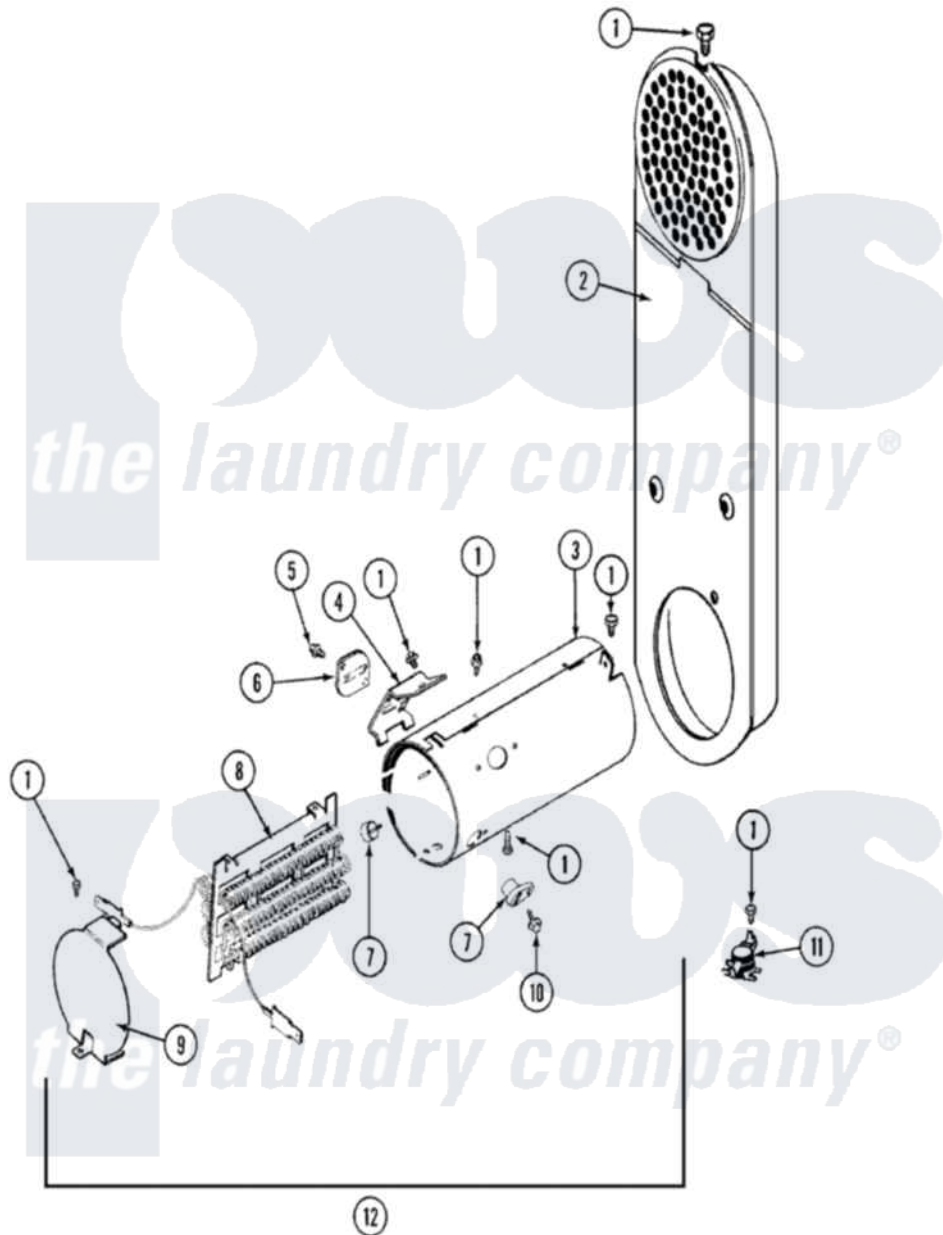

# Maytag LSE7804ACL 09 - HEATER

Maytag Residential Maytag LSE7804ACL Stacked Washer and Dryer Parts Diagram 09 - HEATER  
 Click on the part number to view part

Item	Original Part Number	Replaced By	Status	Part Description
1	211294	<a href="#">90767</a>		Screw, 8A X 3/8 HeX Washer Head Tapping
2	<a href="#">Y303362</a>			Inlet Duct Assembly - DE
3	<a href="#">314995</a>			Enclosure, Heater
4	<a href="#">315346</a>			Bracket, Thermal Fuse
5	314848	<a href="#">W10116760</a>		Screw
6	<a href="#">307473</a>			Fuse, Thermal
7	<a href="#">314998</a>			Insulator, Terminal
8	<a href="#">Y308615</a>			Heater Sub-Assembly
9	315000	<a href="#">33002682</a>		Screw, Coin Drop Mounting Brk.
10	314554		Not Available	SCREW
11	<a href="#">303396</a>			Thermostat, Hi-Limit
12	<a href="#">33001400</a>			Heater Assembly
"	<a href="#">307183</a>			Heater Assembly
13	308591		Not Available	CONVERSION KIT(240V TO 208V)