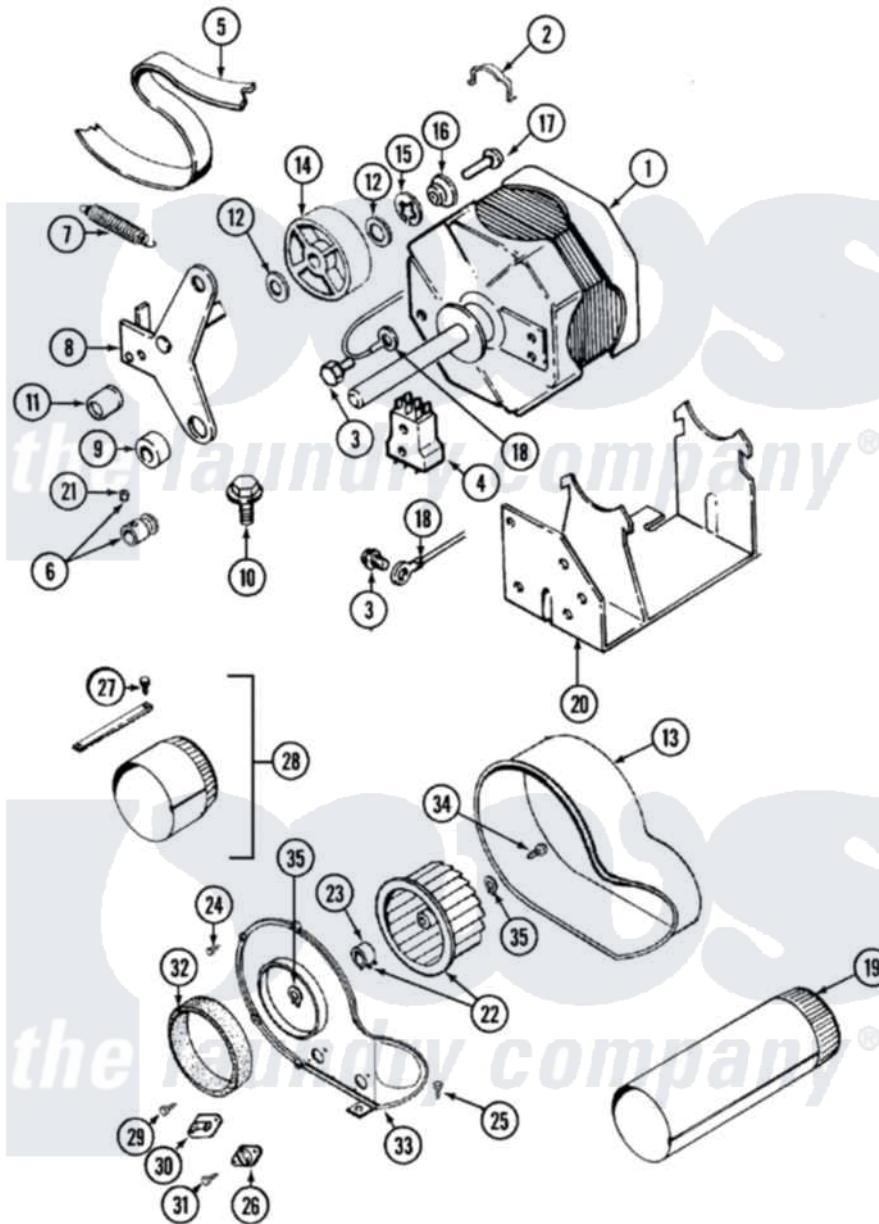

Maytag LSE7804ACL 10 - MOTOR-DRYER & BLOWER

Maytag Residential Maytag LSE7804ACL Stacked Washer and Dryer Parts Parts Diagram 10 - MOTOR-DRYER & BLOWER

Click on the part number to view part

Item	Original Part Number	Replaced By	Status	Part Description
1	306055	W10411000		Motor-Drve
2	Y015825			Clip, Motor To Motor Support
3	910343	488234		Screw 8-32 X 1/4
4	306207		Not Available	(PROD. No.303358-8 & No.303358-9)
"	Y303877		Not Available	SWITCH, MOTOR EXTERNAL START No.303358-2, No.303358-4, 303358-7
5	314774	Y312959		Poly "V" Belt For Tumbler
6	306099			Motor Pulley With Set Screw
7	314473			Spring For Idler
8	Y303363	6-3033630		Idler Arm
9	314457			Spacer For Idler Arm
10	Y313561			Screw---NA
11	Y312057	910624		Screw
"	314456			Spacer
12	Y312527			Washer, Idler Shaft

13	Y312893		Housing, Blower
14	Y303705	6-3037050	Pulley- ID
15	312958	354987	Ring, Retaining
16	Y312894	315772	Sleeve, Idler Arm
17	Y310842	8182296	Screw, Agitator
18	901220		Ground Wire
19	306637		Exhaust Duct Assembly
20	306054		Support, Motor
21	Y053241		Set Screw, Motor Pulley
22	Y303836		Blower Wheel Assembly And Clamp
23	312967		Clamp, Blower Housing
24	Y312961	W10116751	Screw
25	Y313561		Screw----NA
26	306911		Thermostat, Multi-Temp
27	Y310632	1163839	Screw
28	306643	8544761A	Exten-Exht
29	211294	90767	Screw, 8A X 3/8 HeX Washer Head Tapping
30	306604		Cut-Off, Thermal Part Not Used
31	314848	W10116760	Screw
32	Y312901		Seal, Housing Cover
33	314846		Cover, Blower Housing
34	Y310632	1163839	Screw
35	410233	9703438	Ring-Retrn