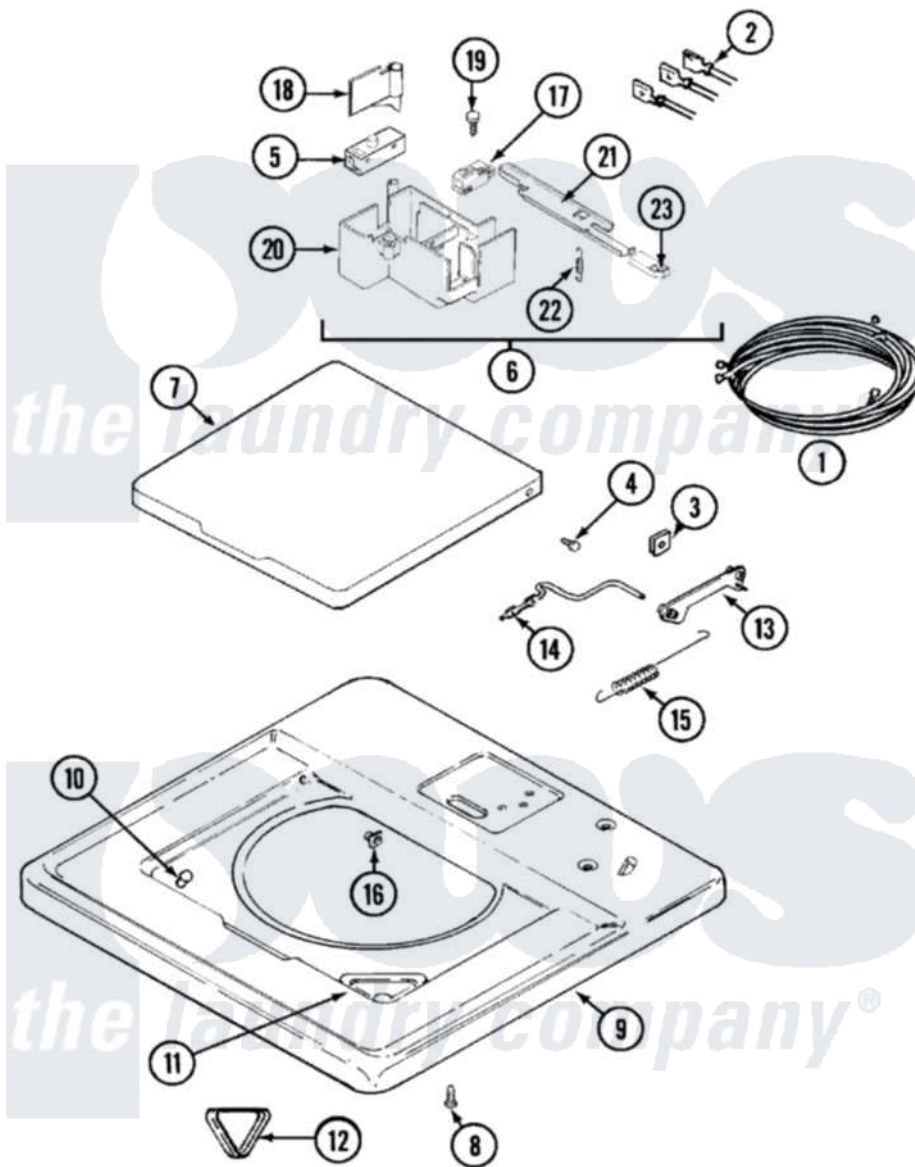

Maytag LSE7804ACL 11 - TOP & LID

Maytag Residential Maytag LSE7804ACL Stacked Washer and Dryer Parts Parts Diagram 11 - TOP & LID
 Click on the part number to view part

Item	Original Part Number	Replaced By	Status	Part Description
1	22001432			Wire Harness
"	22001427		Not Available	WIRE HARNESS (UPR) NA
"	208772			Wire Harness
"	208776		Not Available	WIRE HARNESS (LOWER)
2	22001443			Harness, Wire
"	208781			Wire Harness, Lid Switch
3	22001194			Clip, Spring
4	22001001			Screw
5	208823			Pc Switch, Lid
6	22001444	12001513		Switch-Lid
"	22001251	12001513		Switch-Lid
7	22001081		Not Available	LID (ALM)---NA
8	214354			Screw, Top Cover To Cabnt.
9	22001063	22002646		Cover, Top
10	212716			Bumper, Lid
11	215580			Cup, Bleach

12	215374	Not Available	GASKET FOR BLEACH CUP
13	22001189		Rod, Restraint
14	22001208		Rod, Counter Balance
15	Y216184		Spring, Counter Balance
16	22001193		Bearing, Counter Balance
17	207166		Switch, Check
18	22001283		Trigger
19	215537		Screw
"	22001183		Screw
20	22001285		Holder, Switch
21	22001286		Switch, Arm
22	22001287		Spring, Switch
23	22001250		Glide, Switch Arm