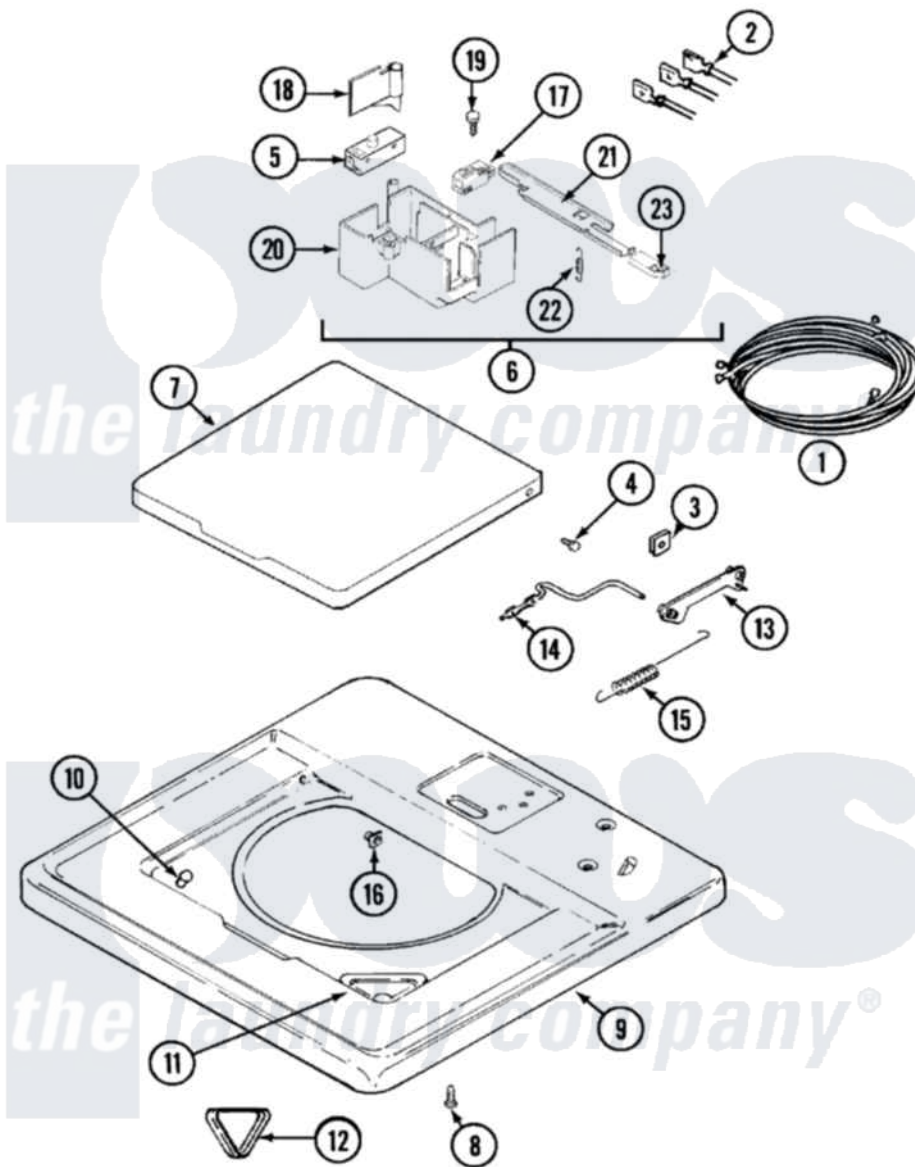

Maytag LSE7804ACL 12 - TOP & LID (LSE7804ACM & ADM)

Maytag [Residential Maytag LSE7804ACL Stacked Washer and Dryer Parts](#) Parts Diagram 12 - TOP & LID
(LSE7804ACM & ADM)

[Click on the part number to view part](#)

Item	Original Part Number	Replaced By	Status	Part Description
2	208781			Wire Harness, Lid Switch
"	22001443			Harness, Wire
3	22001194			Clip, Spring
4	22001001			Screw
5	208823			Pc Switch, Lid
8	214354			Screw, Top Cover To Cabnt.
10	212716			Bumper, Lid
12	215374		Not Available	GASKET FOR BLEACH CUP
13	22001189			Rod, Restraint
14	22001208			Rod, Counter Balance
15	Y216184			Spring, Counter Balance
16	22001193			Bearing, Counter Balance
17	207166			Switch, Check
18	22001283			Trigger
19	215537			Screw
"	22001183			Screw

20	22001285	Holder, Switch
21	22001286	Switch, Arm
22	22001287	Spring, Switch
23	22001250	Glide, Switch Arm