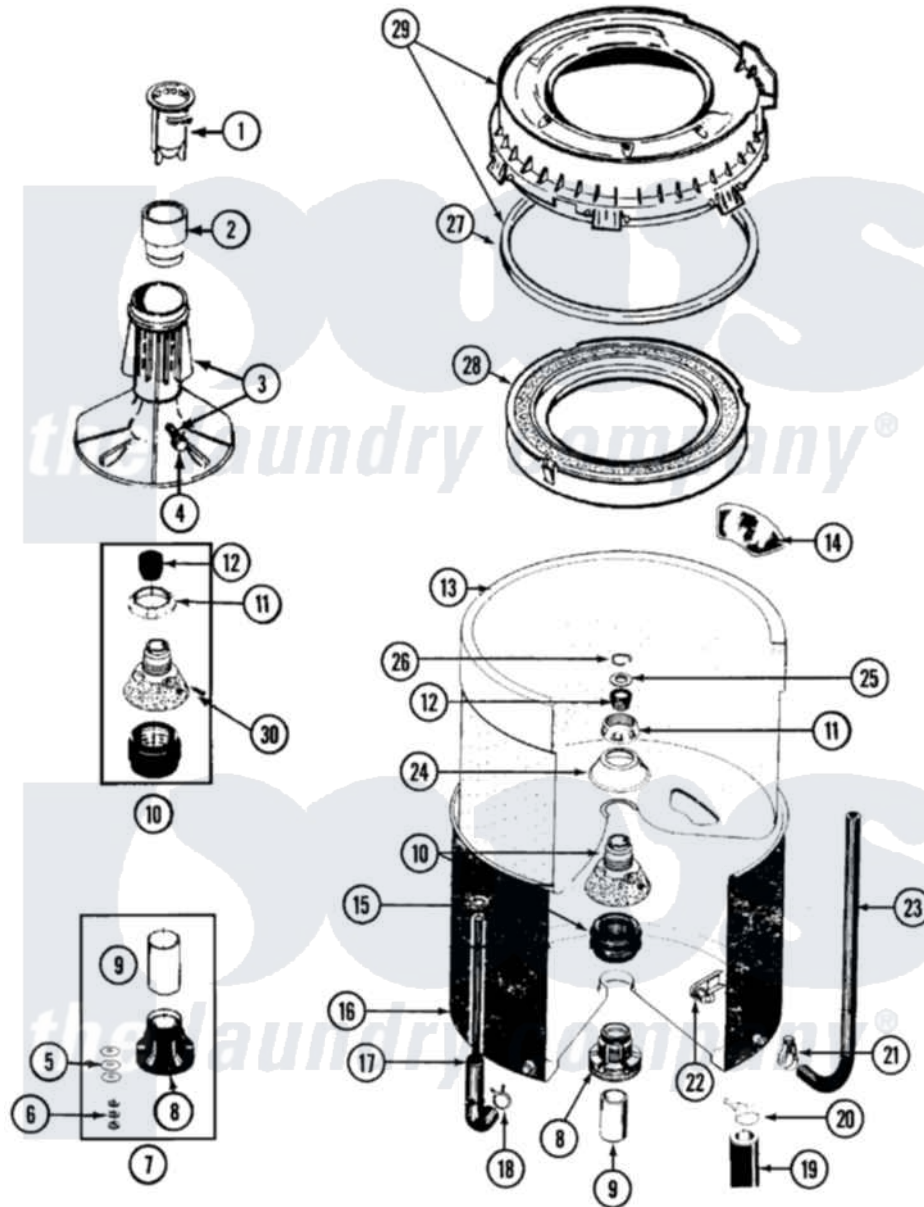

Maytag LSE7804ACL 14 - TUB

Maytag Residential Maytag LSE7804ACL Stacked Washer and Dryer Parts Parts Diagram 14 - TUB
 Click on the part number to view part

Item	Original Part Number	Replaced By	Status	Part Description
1	22001294			Cup, Dispensing
2	22001295			Housing, Dispenser
3	207538			Agitator W/Lock Screw
4	206478		Not Available	SCREW & WASHER FOR AGITATOR
5	211100			Washer, Outer Tub
6	Y054867			Washer, Lock
7	204013	6-2040130		Tub Bearin
8	200824	6-2040130		Tub Bearin
9	211130			Bearing Liner, Tub Bearing
10	204012	6-2095720		Mounting S
11	211047	6-2110472		Nut- Clamp
12	Y0A4298	6-0A57420		Seal- Agitator
13	22001140	Y2201881		Tub, Inner Short White SP
14	207219			Filter, Self-Cleaning
15	410296	596669		Clamp, Manifold
16	22001116		Not Available	TUB, OUTER (STACK)

17	22001073	22001616	Tube, Air
18	211641		Clamp, 1-1/16"
19	213045		Hose, Outer Tub Part Not Used
20	201011	285655	Clamp, Hose
21	205161	489503	Clamp
22	214434		Spout, Deflector
23	214495		Tube, Inlet To Tub
24	211210		Washer, Clamping Nut
25	Y015666		Washer, Retaining -
26	Y015667		Retaining Ring
27	22001007		Gasket, Cover To Tub
28	22001142		Ring, Balance
29	22001299		Tub Cover And Gasket Assembly
30	211618	22001423	Set Screw, Mounting Stem