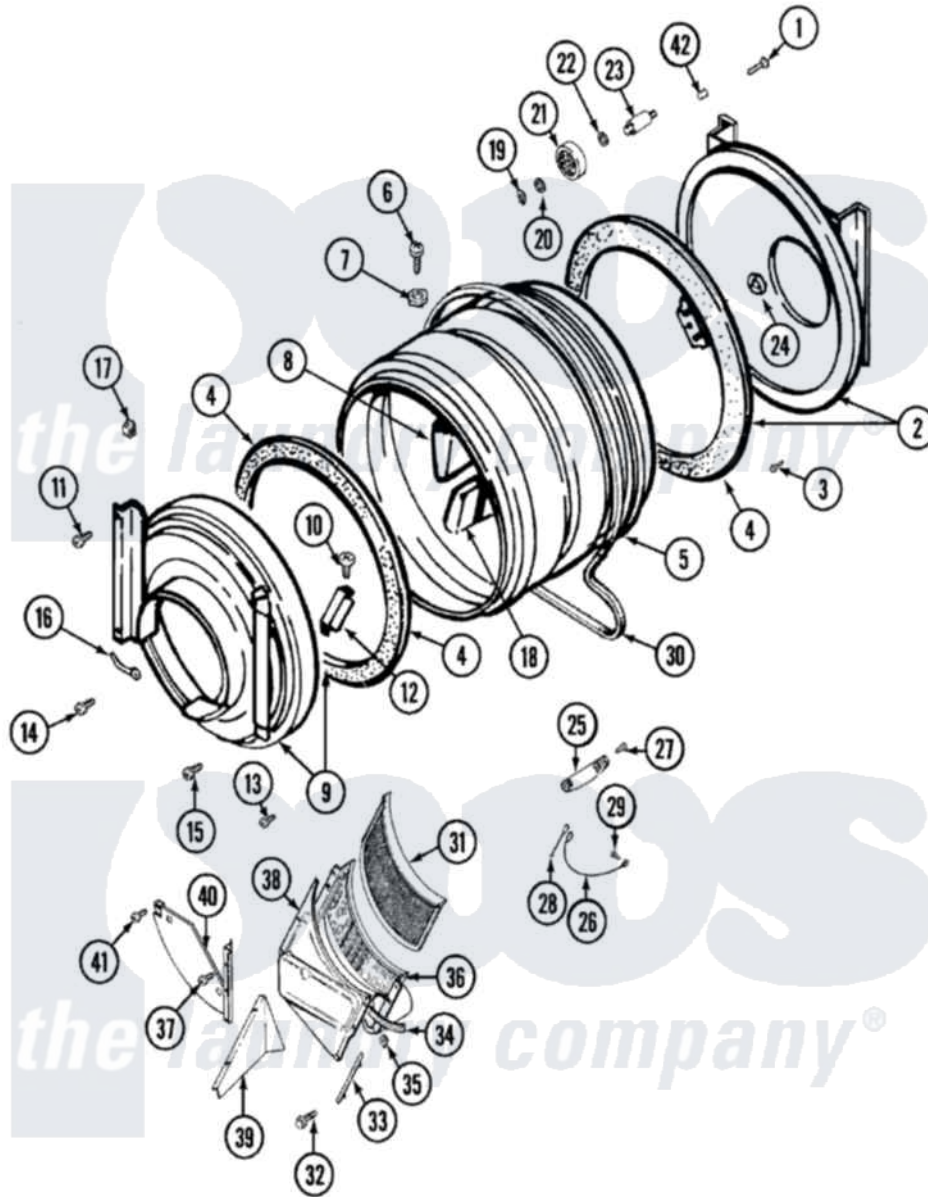

# Maytag LSE7804ACL 15 - TUMBLER

Maytag Residential Maytag LSE7804ACL Stacked Washer and Dryer Parts Parts Diagram 15 - TUMBLER  
 Click on the part number to view part

Item	Original Part Number	Replaced By	Status	Part Description
1	Y310632	<a href="#">1163839</a>		Screw
2	<a href="#">33001106</a>			Back, Tumbler
3	211294	<a href="#">90767</a>		Screw, 8A X 3/8 HeX Washer Head Tapping
4	<a href="#">314820</a>			Seal, Tumbler
5	<a href="#">33001177</a>			Tumbler
6	<a href="#">Y310759</a>			Screw, Tumbler Baffles
7	<a href="#">314158</a>			Washer, Baffle To Tumbler
8	<a href="#">33001014</a>			Baffle
9	<a href="#">33001107</a>			Front, Tumbler
10	<a href="#">210720</a>			Rivet, Bearing To Tumbler Frnt
11	<a href="#">Y313561</a>			Screw---NA
12	<a href="#">306508</a>			Tumbler Bearing Kit ---W
13	Y314110	<a href="#">33002917</a>		Screw, No.10-16
14	910343	<a href="#">488234</a>		Screw 8-32 X 1/4
15	Y310632	<a href="#">1163839</a>		Screw
16	<a href="#">901220</a>			Ground Wire