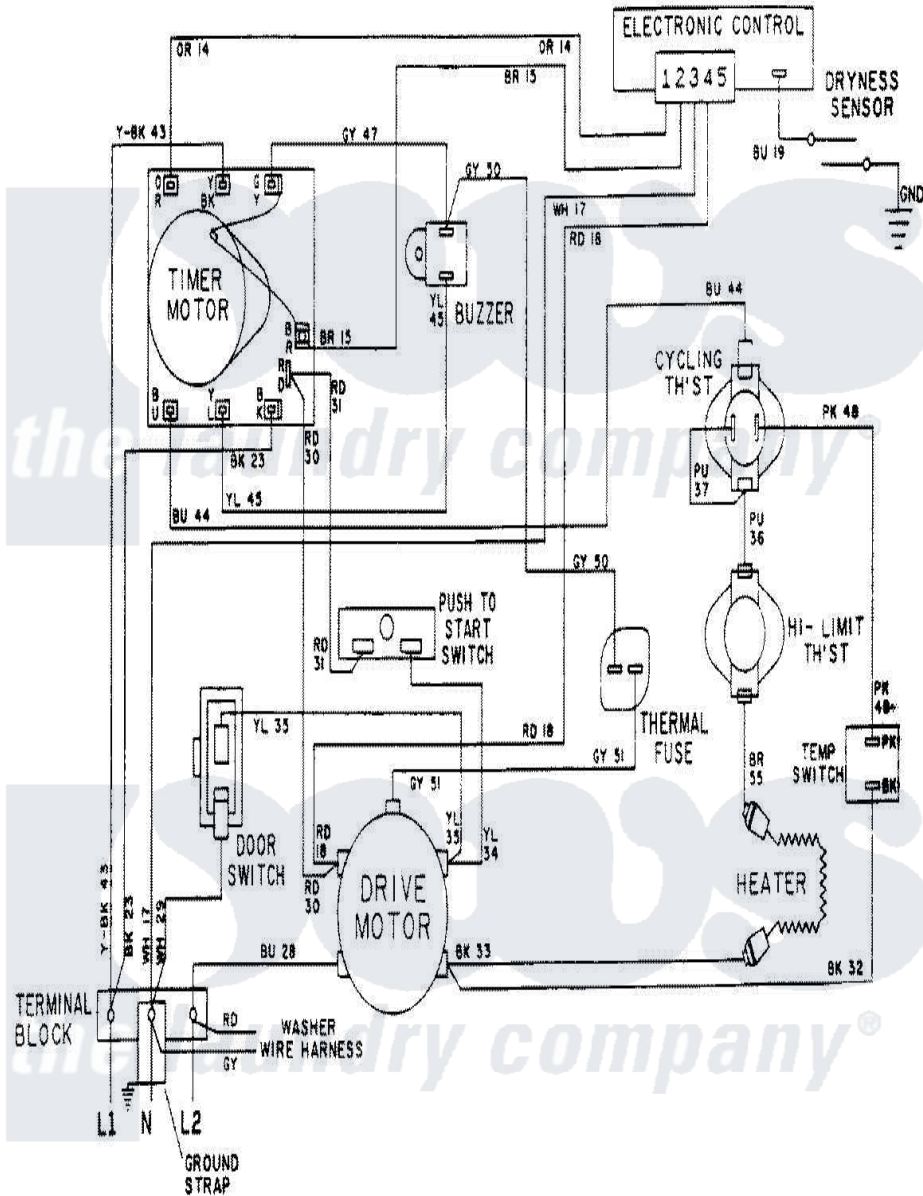

Maytag LSE7804ACL 16 - WIRING INFORMATION-DRYER

Maytag Residential Maytag LSE7804ACL Stacked Washer and Dryer Parts Parts Diagram 16 - WIRING INFORMATION-DRYER

[Click on the part number to view part](#)

Item	Original Part Number	Replaced By	Status	Part Description
NI	15001173		Not Available	WIRING INFORMATION
"	15001080		Not Available	WIRING INFORMATION