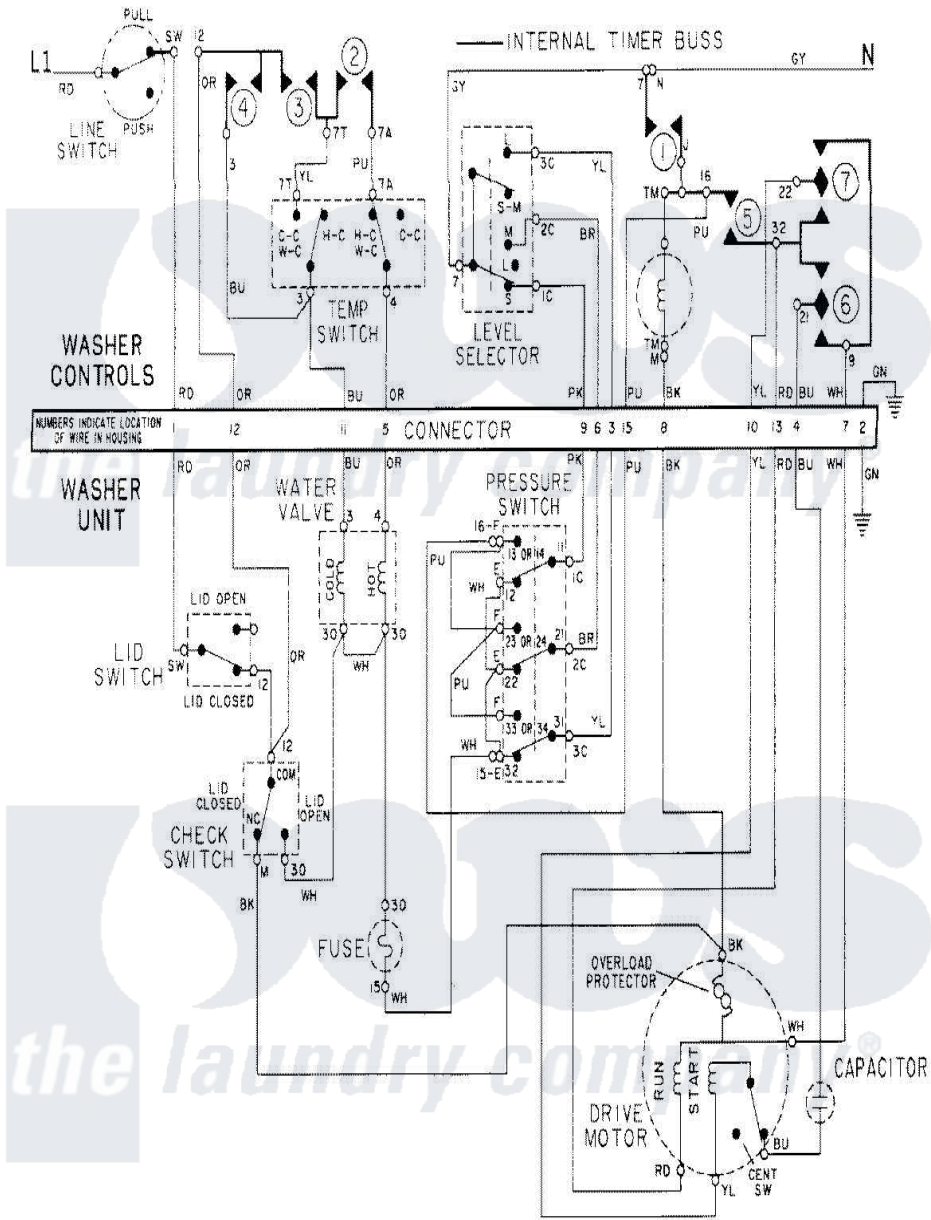

Maytag LSE7804ACL 17 - WIRING INFORMATION-WASHER

Maytag Residential Maytag LSE7804ACL Stacked Washer and Dryer Parts Parts Diagram 17 - WIRING INFORMATION-WASHER

[Click on the part number to view part](#)

Item	Original Part Number	Replaced By	Status	Part Description
NI	15001266		Not Available	WIRING INFORMATION