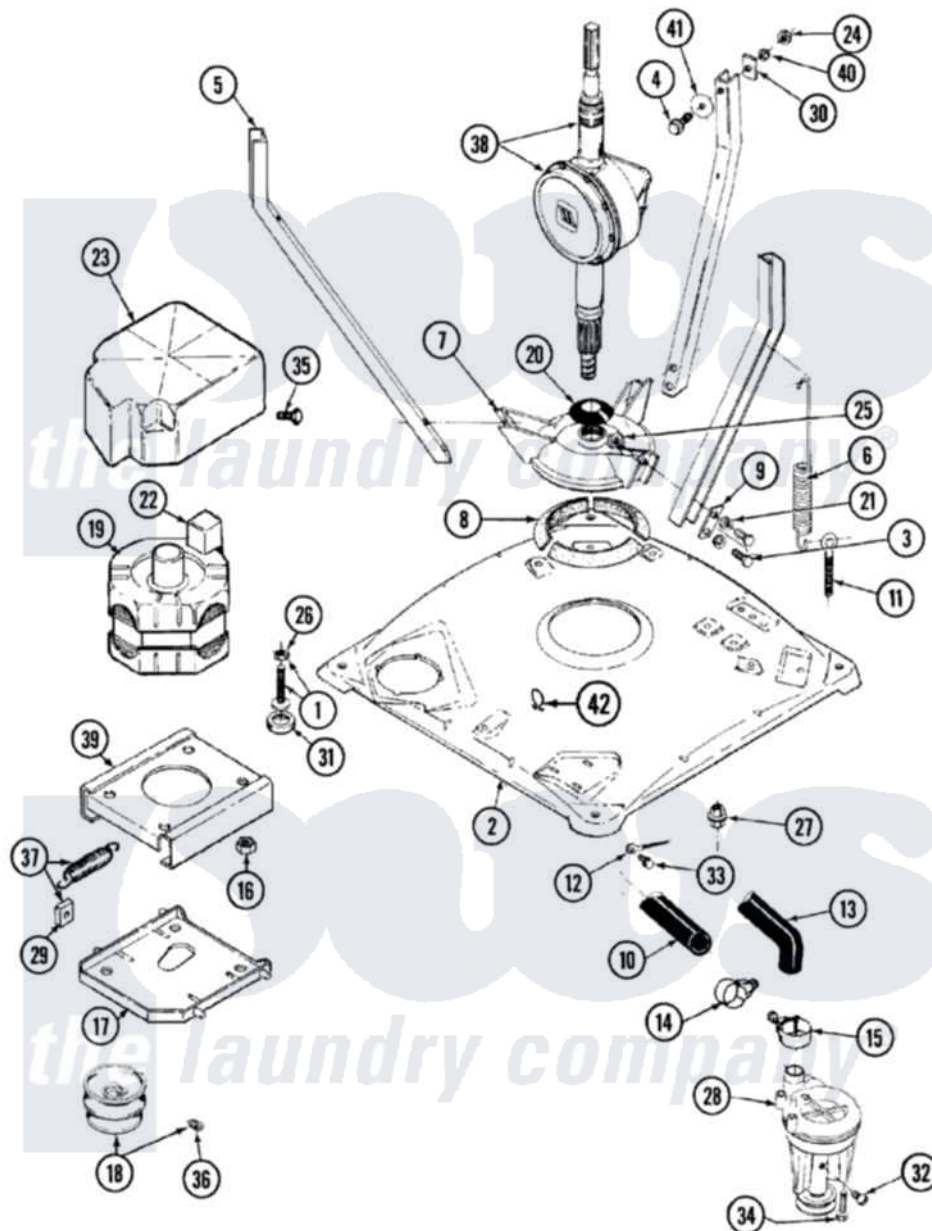

# Maytag LSE7804ACM 01 - BASE (LSE7804ACM & ADM)

Maytag Residential Maytag LSE7804ACM Stacked Washer and Dryer Parts Parts Diagram 01 - BASE (LSE7804ACM & ADM)

Click on the part number to view part

Item	Original Part Number	Replaced By	Status	Part Description
1	Y302699	<a href="#">22003428</a>		Leg, Adjustable
2	22001172	<a href="#">22002150</a>		Base
3	<a href="#">Y015627</a>			Screw- Hex
4	205254	<a href="#">W10175938</a>		Bolt
"	200744	<a href="#">W10175939</a>		Bolt
5	<a href="#">213053</a>			Brace, Tub Part Not Used
6	<a href="#">22001300</a>			Spring, Centering
7	<a href="#">203725</a>			Damper W/Bolt And Clip
8	<a href="#">203956</a>			Damper Pad Kit
9	<a href="#">213073</a>			Washer, Double Brace
10	215365	<a href="#">22001448</a>		Hose, Pump
11	<a href="#">216416</a>			Bolt, Eye/Centering Spring
12	<a href="#">901220</a>			Ground Wire
13	<a href="#">213045</a>			Hose, Outer Tub Part Not Used
14	202574	<a href="#">3367052</a>		Clamp, Hose