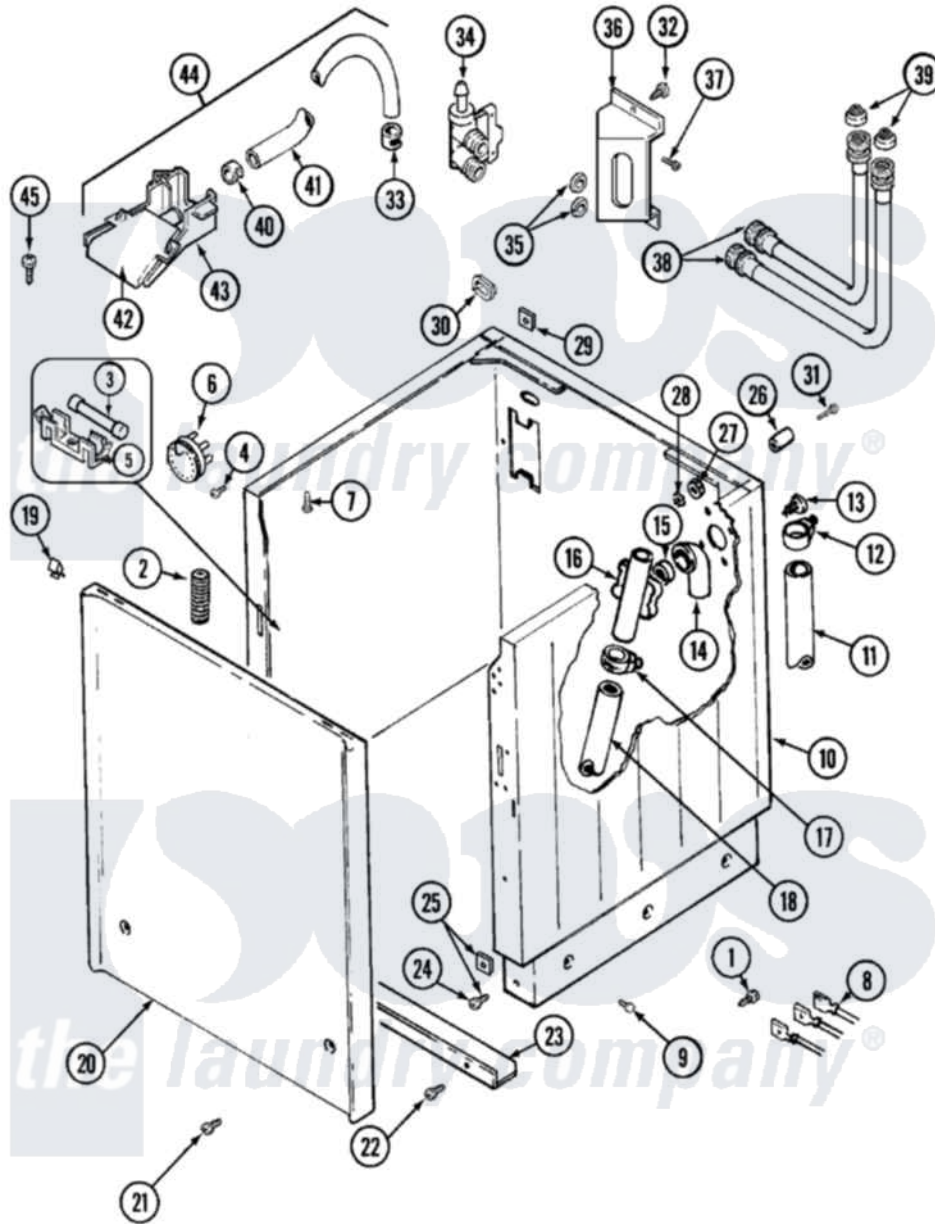

# Maytag LSE7804ACM 02 - CABINET (LSE7804ACM & ADM)

Maytag Residential Maytag LSE7804ACM Stacked Washer and Dryer Parts Parts Diagram 02 - CABINET  
(LSE7804ACM & ADM)

[Click on the part number to view part](#)

Item	Original Part Number	Replaced By	Status	Part Description
1	Y251119	<a href="#">3177991</a>		Screw
2	<a href="#">211149</a>			Clip, Capacitor
"	<a href="#">Y200832</a>			Capacitor
3	<a href="#">22001555</a>			Fuse
4	<a href="#">210720</a>			Rivet, Bearing To Tumbler Frnt
5	<a href="#">207167</a>			Block, Fuse
6	207787	<a href="#">12002304</a>		Switch-WL
"	22004231	<a href="#">12002304</a>		Switch-WL
"	<a href="#">208783</a>			Wire Jumper
7	<a href="#">214354</a>			Screw, Top Cover To Cabnt.
8	22001427		Not Available	WIRE HARNESS (UPR) NA
9	<a href="#">213007</a>			Xfor Cabinet See Cabinet, Back
10	22001067		Not Available	CABINET (ALM)
11	<a href="#">216017</a>			Hose, Drain
"	<a href="#">V050110</a>			(7/8" I.D. CARTON OF 50