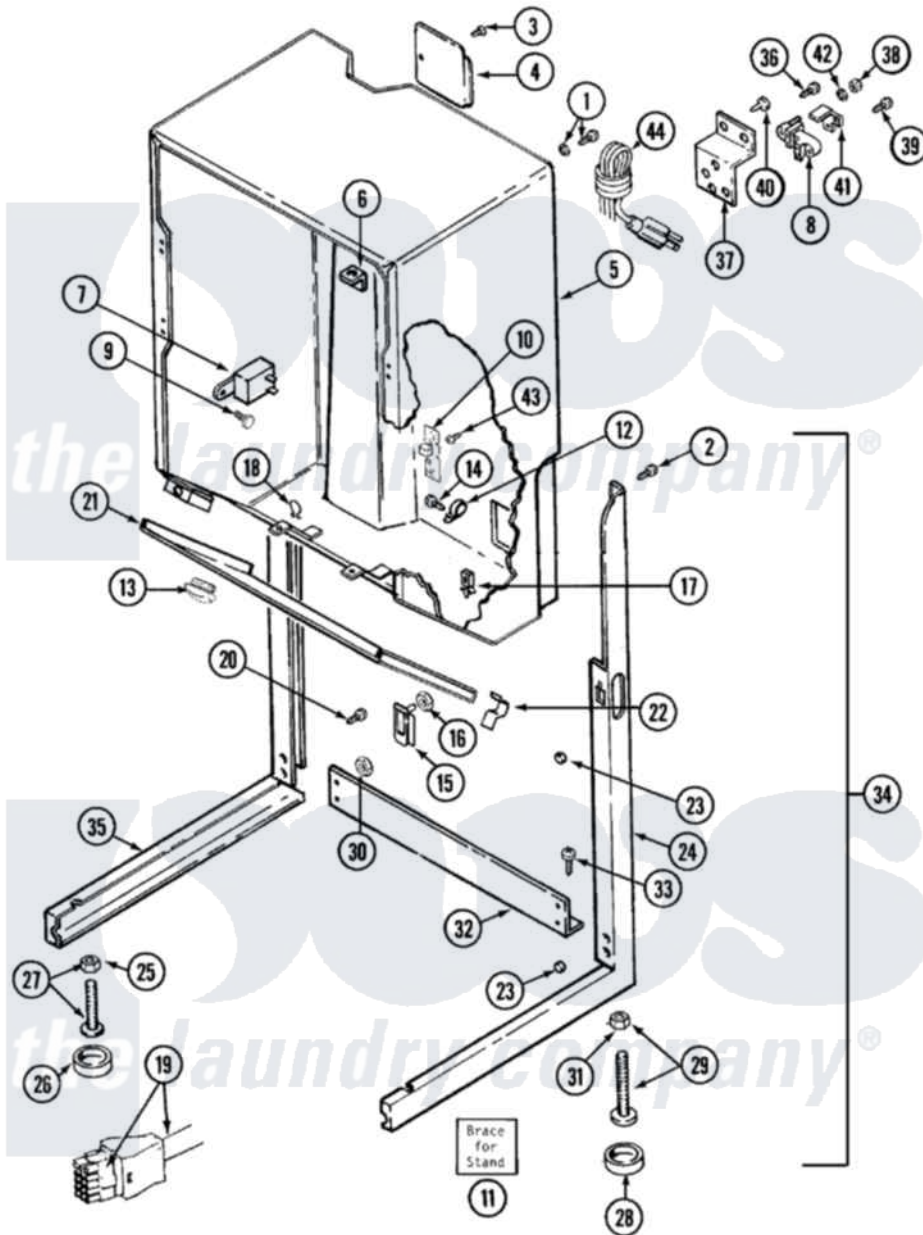

Maytag LSE7804ACM 03 - CABINET-DRYER (LSE7804ACM & ADM)

Maytag Residential Maytag LSE7804ACM Stacked Washer and Dryer Parts Diagram 03 - CABINET-DRYER (LSE7804ACM & ADM)

[Click on the part number to view part](#)

Item	Original Part Number	Replaced By	Status	Part Description
1	303846	22003781		Screw, Ground Strap
2	314663	214354		Screw, Top Cover To Cabnt.
3	Y313561			Screw----NA
4	314470		Not Available	COVER, TERMINAL
5	308055L		Not Available	CABINET (ALM)
6	312548			Fastener-Access Panel To CA
7	Y308205	33001623		Buzzer, Non-Adjustable
8	400008			Block, Terminal
9	211168	W10139210		Screw, 8-18 X 5/16
10	33001212			Board, Control-Moisture Sensor
11	306128		Not Available	BRACE FOR STAND-ACCESSORY
12	315264	74006784		Clip, Harness
13	22001195	22002595		Bumper
14	Y310632	1163839		Screw

15	314489		Guide, Pin
16	214872		Palnut, End Cap Note: Nut, Lamp Holder
17	Y313262	W10116752	Retainer-
18	315471	22003298	Retainer, Wire
19	22001427		Not Available WIRE HARNESS (UPR) NA
"	33001553		Harness, Wire
"	33001368		Wire Harness, Dryer
20	314477		Screw, Access Panel
21	33001130		Shield, Reflective
"	33001051	33002365	Panel- Acc
22	314482		Fastener, Spring
23	314498		Pad, Dryer Leg
24	33001294	33002361	Leg Assembly ----NA
25	Y052740	62739	Nut, Lock
26	Y314137		Foot, Rubber
27	Y305086		Adjustable Leg And Nut
28	210684		Foot, Adjustable Leg
29	Y302699	22003428	Leg, Adjustable
30	Y052721		Nut, Terminal Block Plate
31	210385		Lock Nut For Adjustable Leg
32	314499		Not Available BRACE
33	214354		Screw, Top Cover To Cabnt.
34	306110L	33002516	Stand, Dryer
35	33001296	33002362	Leg Assembly ----NA
36	Y312209	W10001200	Screw
37	Y312904		Bracket, Terminal Block
38	311484	112432	Nut
39	33001245		Screw----NA
40	Y310632	1163839	Screw
41	Y312184		Strap, Grounding
42	Y311270		Washer, Terminal Block
43	Y251119	3177991	Screw