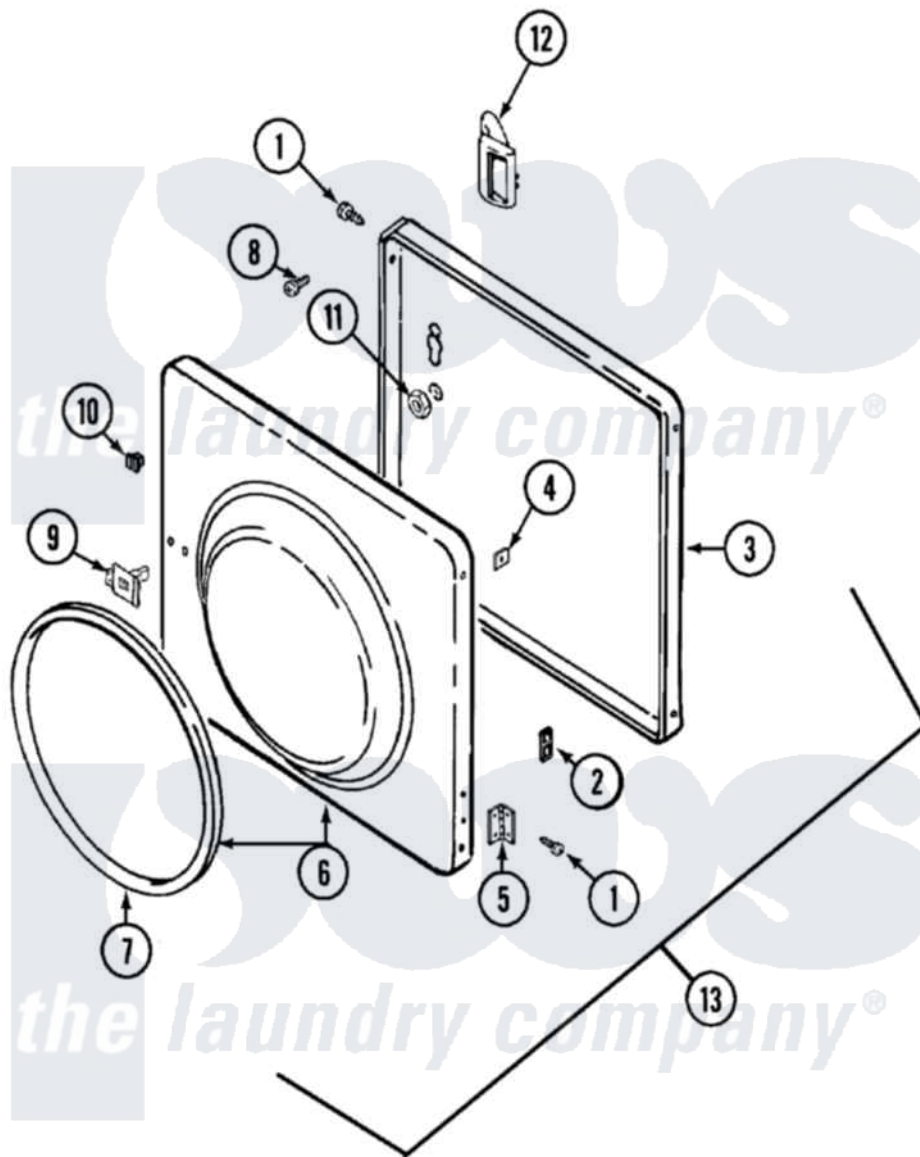

# Maytag LSE7804ACM 05 - DOOR (LSE7804ACM & ADM)

Maytag Residential Maytag LSE7804ACM Stacked Washer and Dryer Parts Parts Diagram 05 - DOOR (LSE7804ACM & ADM)

[Click on the part number to view part](#)

Item	Original Part Number	Replaced By	Status	Part Description
1	<a href="#">Y314062</a>			Screw, Door Hinge And Panel
2	<a href="#">33001222</a>			Speednut, Twin
"	33001221	<a href="#">22001817</a>		Sheet, Sound Damper
"	<a href="#">Y313907</a>			Fastener, Twin
3	<a href="#">314475L</a>			Panel, Outer Door
4	<a href="#">Y313910</a>			Clip, Door Liner To Outer Panel
5	<a href="#">33001230</a>			Hinge, Door
6	<a href="#">33001002</a>			Door, Inner
7	<a href="#">33001005</a>			Seal, Door
8	312960	<a href="#">489355</a>		Screw, 8 X 1/2
9	Y304578	<a href="#">LA-1003</a>		Door Catch Kit
10	<a href="#">Y313911</a>			Door Strike Retainer
11	<a href="#">214872</a>			Palnut, End Cap Note: Nut, Lamp Holder
12	33001476	<a href="#">33002344</a>		Handle, Door