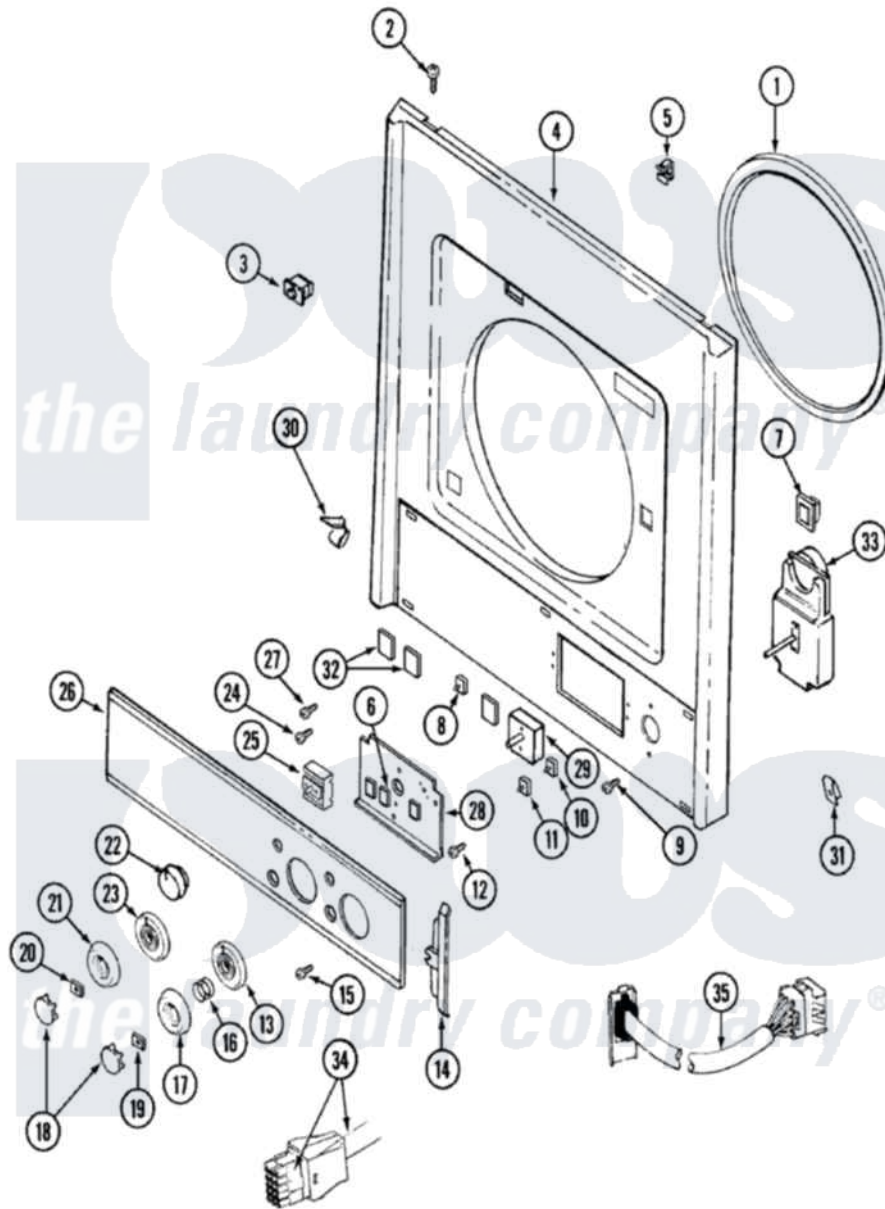

Maytag LSE7804ACM 07 - FRONT PANEL & CONTROL PANEL (7804ACM &

Maytag Residential Maytag LSE7804ACM Stacked Washer and Dryer Parts Parts Diagram 07 - FRONT PANEL & CONTROL PANEL (7804ACM & Click on the part number to view part

Item	Original Part Number	Replaced By	Status	Part Description
1	<a href="#">314286</a>			Seal For Front Panel
2	<a href="#">212277</a>			Screw, No.8 X 1/2 Inch
3	33001509	<a href="#">W10169313</a>		Switch-Dor
"	Y305753	<a href="#">W10169313</a>		Switch-Dor
4	33001486	<a href="#">98008544</a>		Screw
"	33001190	<a href="#">33002366</a>		Panel- FRO
5	<a href="#">Y310376</a>			Clip, Door Switch Harness
6	<a href="#">315287</a>			Bumper Small
7	Y304578	<a href="#">LA-1003</a>		Door Catch Kit
8	<a href="#">308017</a>			Switch, Dryer Temperature
9	216042	<a href="#">22001627</a>		Screw
10	<a href="#">207782</a>			Switch, Water Temperature
11	<a href="#">22001188</a>			Switch, Rotary
12	211294	<a href="#">90767</a>		Screw, 8A X 3/8 HeX Washer Head Tapping