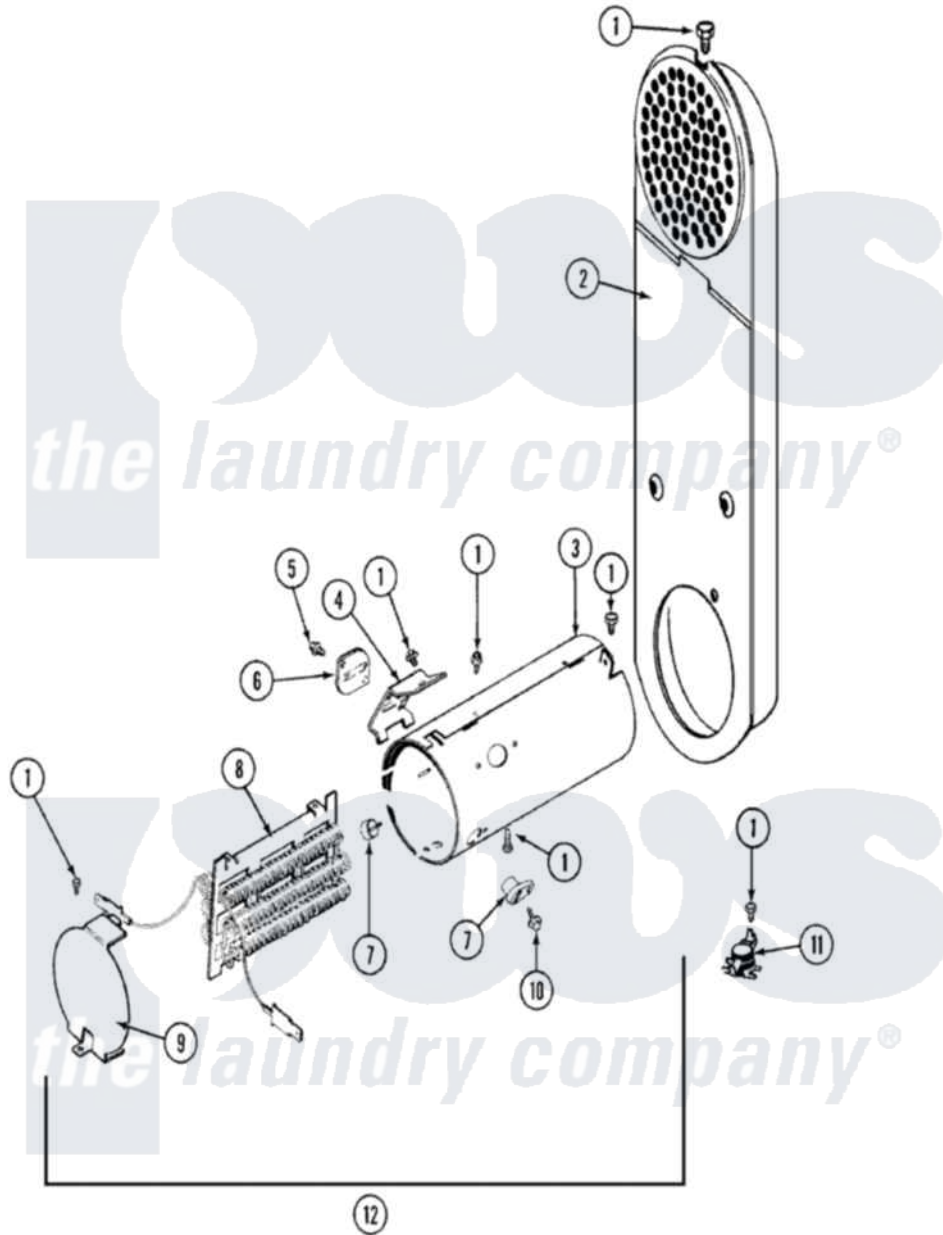

Maytag LSE7804ACM 08 - HEATER (LSE7804ACM & ADM)

Maytag Residential Maytag LSE7804ACM Stacked Washer and Dryer Parts Diagram 08 - HEATER (LSE7804ACM & ADM)

[Click on the part number to view part](#)

Item	Original Part Number	Replaced By	Status	Part Description
1	211294	90767		Screw, 8A X 3/8 HeX Washer Head Tapping
2	Y303362			Inlet Duct Assembly - DE
3	314995			Enclosure, Heater
4	315346			Bracket, Thermal Fuse
5	314848	W10116760		Screw
6	307473			Fuse, Thermal
7	314998			Insulator, Terminal
8	Y308615			Heater Sub-Assembly
9	315000	33002682		Screw, Coin Drop Mounting Brk.
10	314554		Not Available	SCREW
11	303396			Thermostat, Hi-Limit
12	33001400			Heater Assembly
13	308591		Not Available	CONVERSION KIT(240V TO 208V)