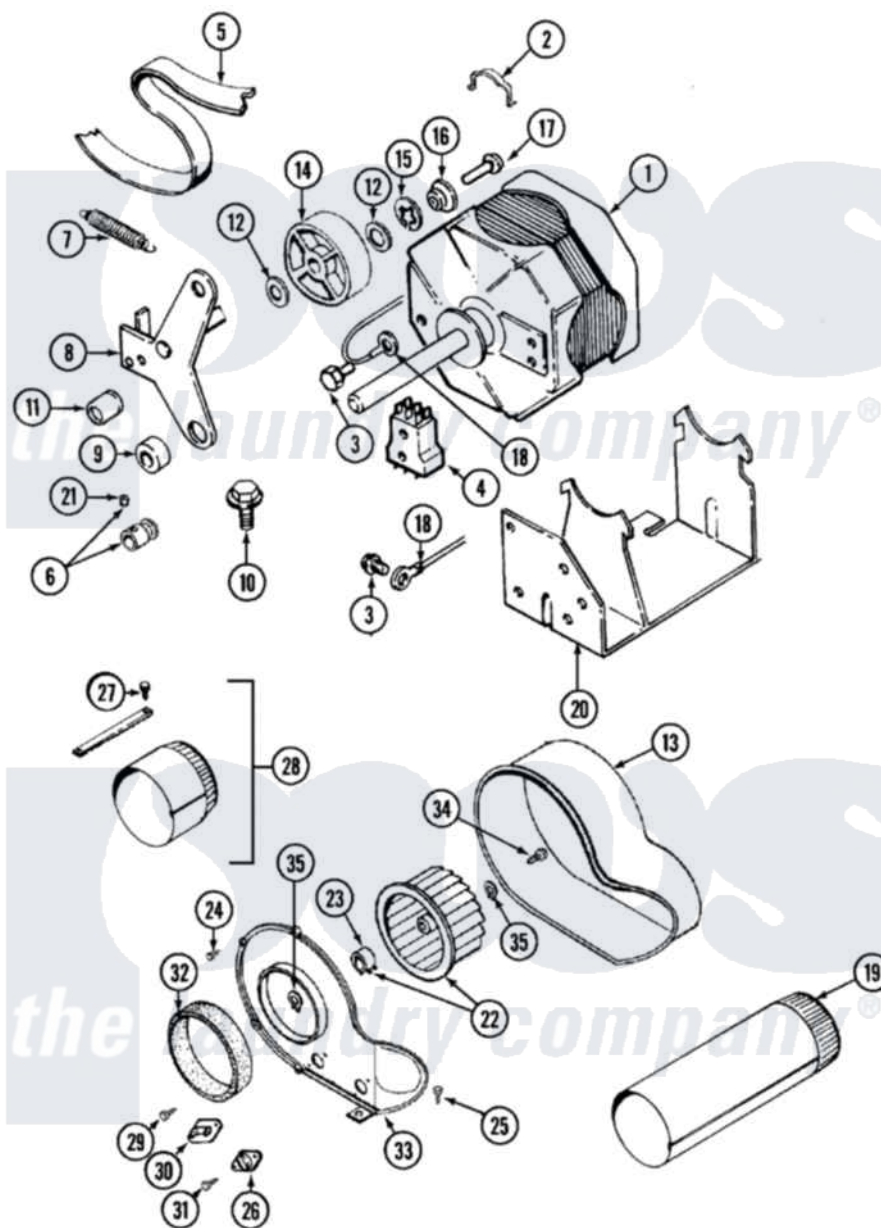

# Maytag LSE7804ACM 09 - MOTOR-DRYER & BLOWER (LSE7804ACM & ADM)

Maytag [Residential Maytag LSE7804ACM Stacked Washer and Dryer Parts](#) Parts Diagram 09 - MOTOR-DRYER & BLOWER (LSE7804ACM & ADM)  
 Click on the part number to view part

Item	Original Part Number	Replaced By	Status	Part Description
1	306055	<a href="#">W10411000</a>		Motor-Drive
2	<a href="#">Y015825</a>			Clip, Motor To Motor Support
3	910343	<a href="#">488234</a>		Screw 8-32 X 1/4
4	306207		Not Available	(PROD. No.303358-8 & No.303358-9)
"	Y303877		Not Available	SWITCH, MOTOR EXTERNAL START No.303358-2, No.303358-4, 303358-7
5	314774	<a href="#">Y312959</a>		Poly "V" Belt For Tumbler
6	<a href="#">306099</a>			Motor Pulley With Set Screw
7	<a href="#">314473</a>			Spring For Idler
8	Y303363	<a href="#">6-3033630</a>		Idler Arm
9	<a href="#">314457</a>			Spacer For Idler Arm
10	<a href="#">Y313561</a>			Screw---NA
11	Y312057	<a href="#">910624</a>		Screw
"	<a href="#">314456</a>			Spacer