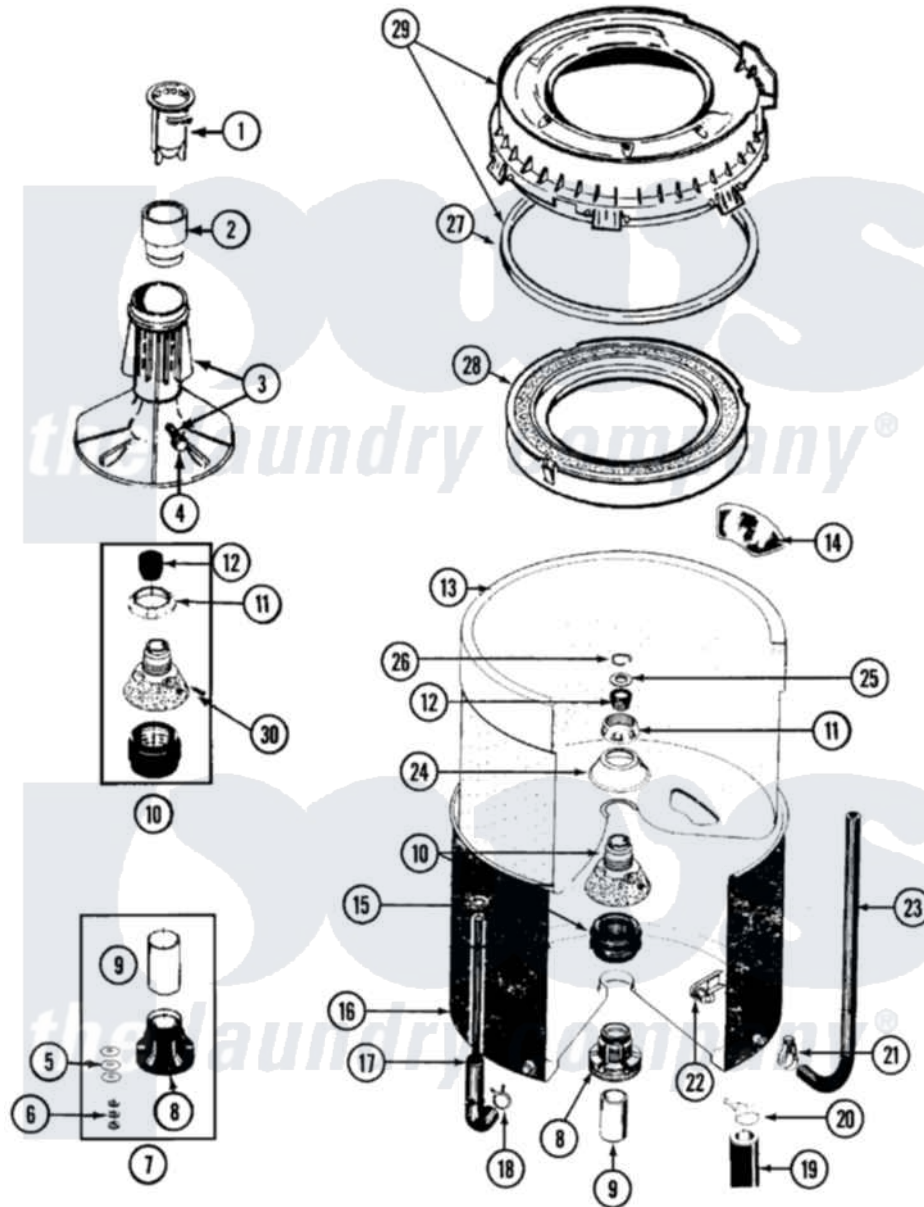

Maytag LSE7804ACM 12 - TUB (LSE7804ACM & ADM)

Maytag [Residential Maytag LSE7804ACM Stacked Washer and Dryer Parts](#) Parts Diagram 12 - TUB (LSE7804ACM & ADM)

[Click on the part number to view part](#)

Item	Original Part Number	Replaced By	Status	Part Description
1	22001294			Cup, Dispensing
2	22001295			Housing, Dispenser
3	207538			Agitator W/Lock Screw
4	206478		Not Available	SCREW & WASHER FOR AGITATOR
5	211100			Washer, Outer Tub
6	Y054867			Washer, Lock
7	204013	6-2040130		Tub Bearin
8	200824	6-2040130		Tub Bearin
9	211130			Bearing Liner, Tub Bearing
10	204012	6-2095720		Mounting S
"	22001648	6-2095720		Mounting S
11	211047	6-2110472		Nut- Clamp
12	Y0A4298	6-0A57420		Seal- Agitator
13	22001140	Y2201881		Tub, Inner Short White SP
14	207219			Filter, Self-Cleaning

15	410296	596669	Clamp, Manifold
16	22001116		Not Available TUB, OUTER (STACK)
17	22001073	22001616	Tube, Air
18	211641		Clamp, 1-1/16"
19	213045		Hose, Outer Tub Part Not Used
20	201011	285655	Clamp, Hose
21	205161	489503	Clamp
22	214434		Spout, Deflector
23	214495		Tube, Inlet To Tub
24	211210		Washer, Clamping Nut
25	Y015666		Washer, Retaining -
26	Y015667		Retaining Ring
27	22001007		Gasket, Cover To Tub
28	22001142		Ring, Balance
29	22001299		Tub Cover And Gasket Assembly
30	211618	22001423	Set Screw, Mounting Stem