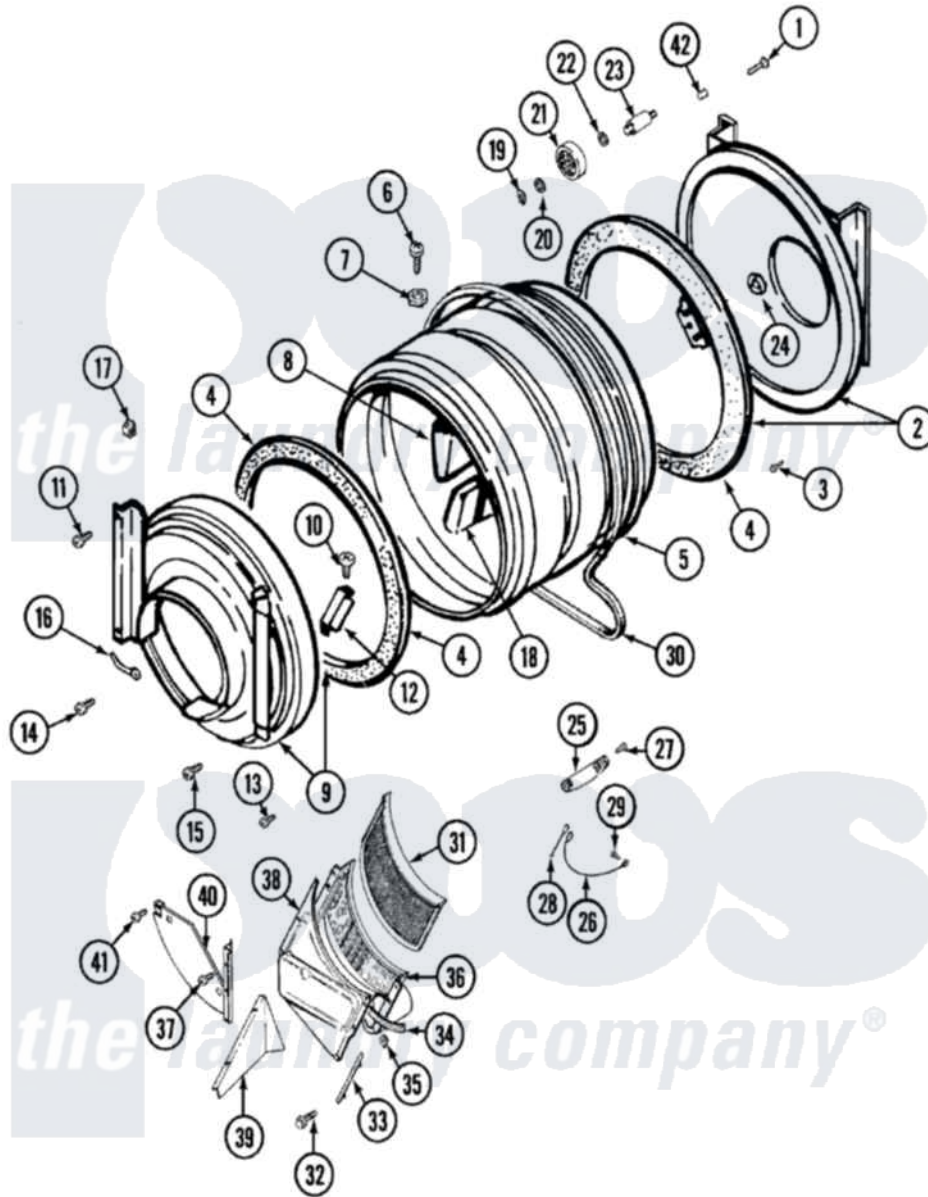

Maytag LSE7804ACM 13 - TUMBLER (LSE7804ACM & ADM)

Maytag Residential Maytag LSE7804ACM Stacked Washer and Dryer Parts Parts Diagram 13 - TUMBLER
(LSE7804ACM & ADM)

[Click on the part number to view part](#)

Item	Original Part Number	Replaced By	Status	Part Description
1	Y310632	1163839		Screw
2	33001106			Back, Tumbler
3	211294	90767		Screw, 8A X 3/8 HeX Washer Head Tapping
4	314820			Seal, Tumbler
5	33001177			Tumbler
6	Y310759			Screw, Tumbler Baffles
7	314158			Washer, Baffle To Tumbler
8	33001014			Baffle
9	33001107			Front, Tumbler
10	210720			Rivet, Bearing To Tumbler Frnt
11	Y313561			Screw---NA
12	306508			Tumbler Bearing Kit ---W
13	Y314110	33002917		Screw, No.10-16
14	910343	488234		Screw 8-32 X 1/4
15	Y310632	1163839		Screw

16	901220		Ground Wire
17	Y310376		Clip, Door Switch Harness
18	33001013		Baffle
19	410233	9703438	Ring-Retrn
20	312535		Washer, Vault Mounting Brk.
21	Y303373	12001541	Drum Roller/Washer Assembly--W
22	Y313347	312535	Washer, Vault Mounting Brk.
23	Y312948	6-3129480	Shaft- Tumbler
24	312538	33001443	Nut, Hex
25	Y303389	304997	Sensor Assembly With Screws
26	Y303711		Sensor Ground Wire
27	Y251119	3177991	Screw
28	Y312658		Receptacle, Sensor Ground Wire
29	211294	90767	Screw, 8A X 3/8 HeX Washer Head Tapping
30	314774	Y312959	Poly "V" Belt For Tumbler
31	33001003		Screen, Lint
32	Y312961	W10116751	Screw
33	Y313795		Guide For Lint Screen
34	Y313796		Lint Seal
35	315274	488660	Nut, Speed
36	33001006		Duct, Outlet And Grid
37	Y312961	W10116751	Screw
38	314485		Outlet Duct And Grid
39	315239		Shield For Outlet Duct
40	315238		Shield
41	310207		Screw, No.6 X 1/4 Inch
42	313915	31-3915	Tech Sheet