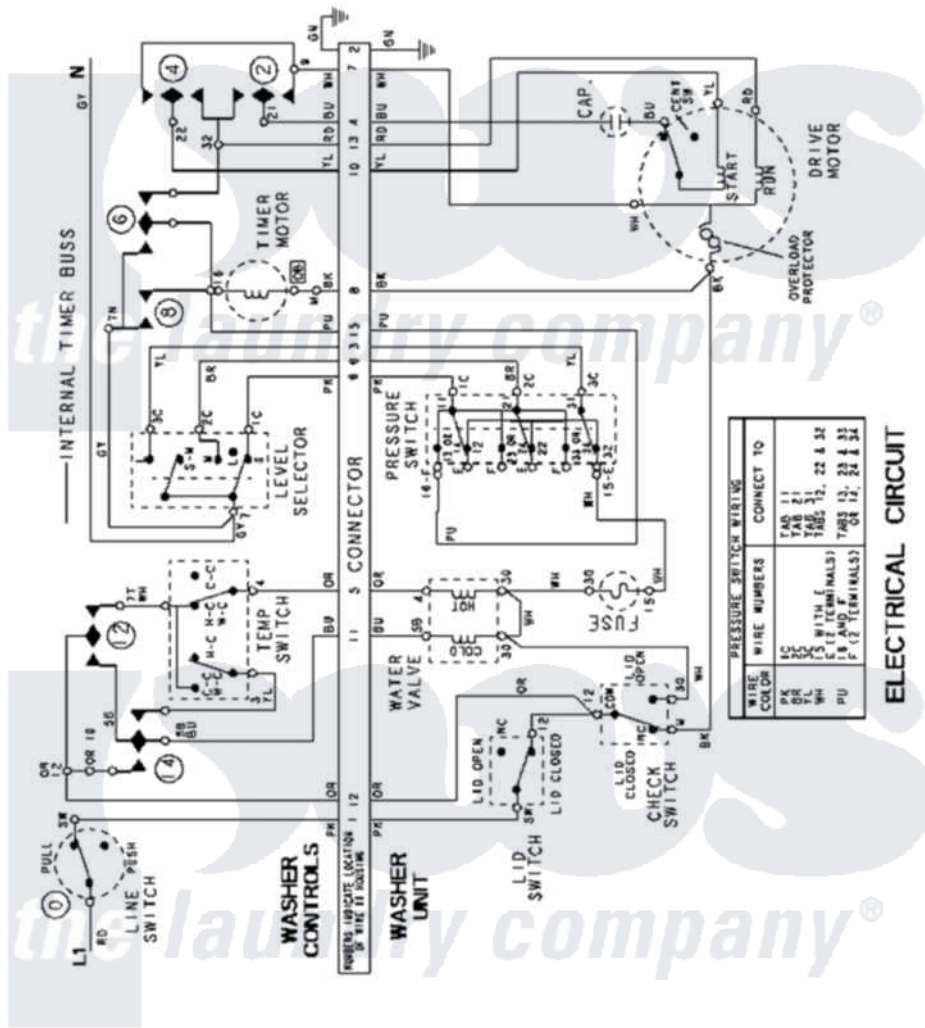

Maytag LSE7804ACM 14 - WIRING INFORMATION

Maytag Residential Maytag LSE7804ACM Stacked Washer and Dryer Parts Parts Diagram 14 - WIRING INFORMATION

Click on the part number to view part

Item	Original Part Number	Replaced By	Status	Part Description
NI	15003237		Not Available	WIRING INFORMATION