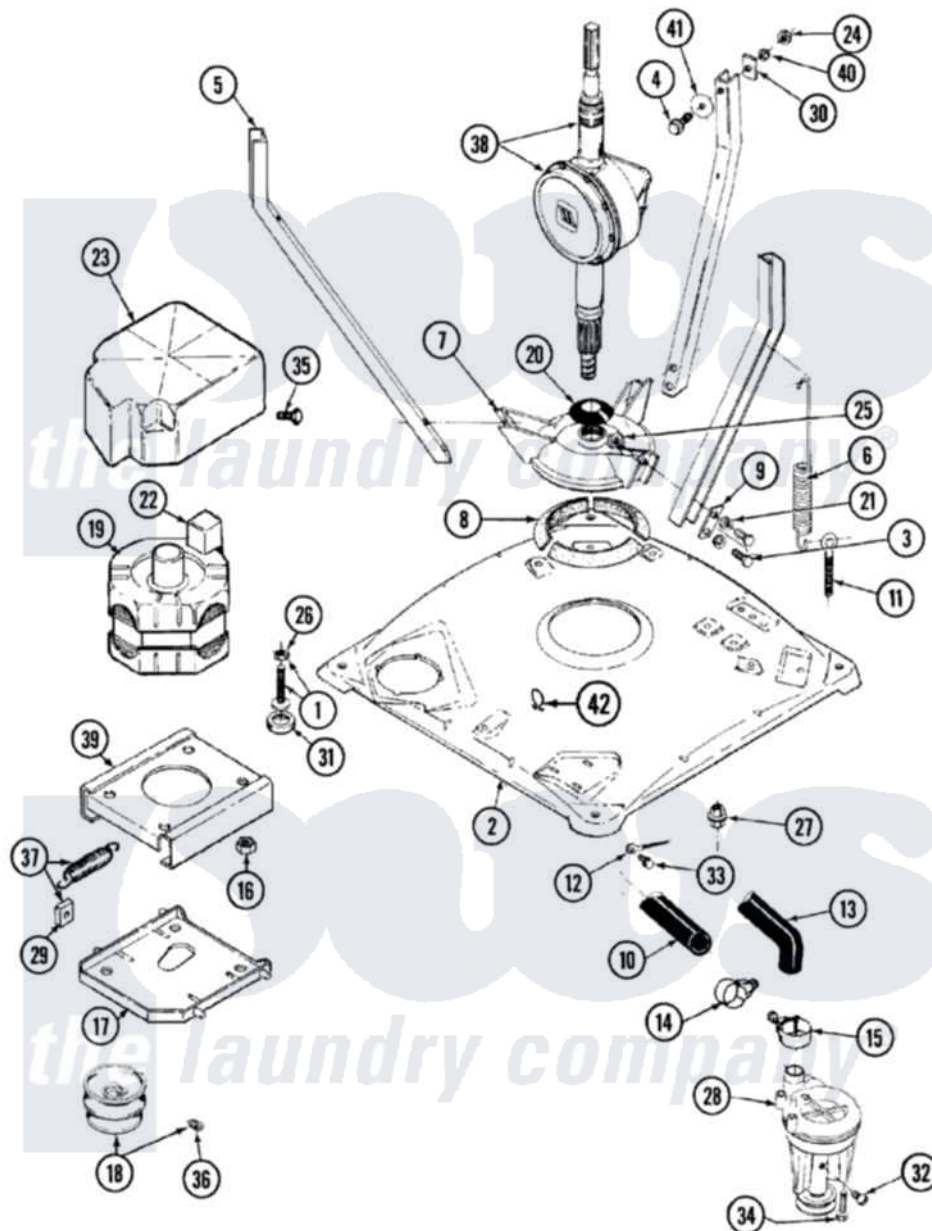

# Maytag LSE7804ADE 01 - BASE

Maytag Residential Maytag LSE7804ADE Stacked Washer and Dryer Parts Parts Diagram 01 - BASE  
 Click on the part number to view part

Item	Original Part Number	Replaced By	Status	Part Description
1	Y302699	<a href="#">22003428</a>		Leg, Adjustable
2	22001172	<a href="#">22002150</a>		Base
3	<a href="#">Y015627</a>			Screw- Hex
4	205254	<a href="#">W10175938</a>		Bolt
"	200744	<a href="#">W10175939</a>		Bolt
5	<a href="#">213053</a>			Brace, Tub Part Not Used
6	<a href="#">22001300</a>			Spring, Centering
7	<a href="#">203725</a>			Damper W/Bolt And Clip
8	<a href="#">203956</a>			Damper Pad Kit
9	<a href="#">213073</a>			Washer, Double Brace
10	215365	<a href="#">22001448</a>		Hose, Pump
11	<a href="#">216416</a>			Bolt, Eye/Centering Spring
13	<a href="#">213045</a>			Hose, Outer Tub Part Not Used
14	202574	<a href="#">3367052</a>		Clamp, Hose
15	202574	<a href="#">3367052</a>		Clamp, Hose
16	Y311426	<a href="#">3400029</a>		Nut, Adapter Plate