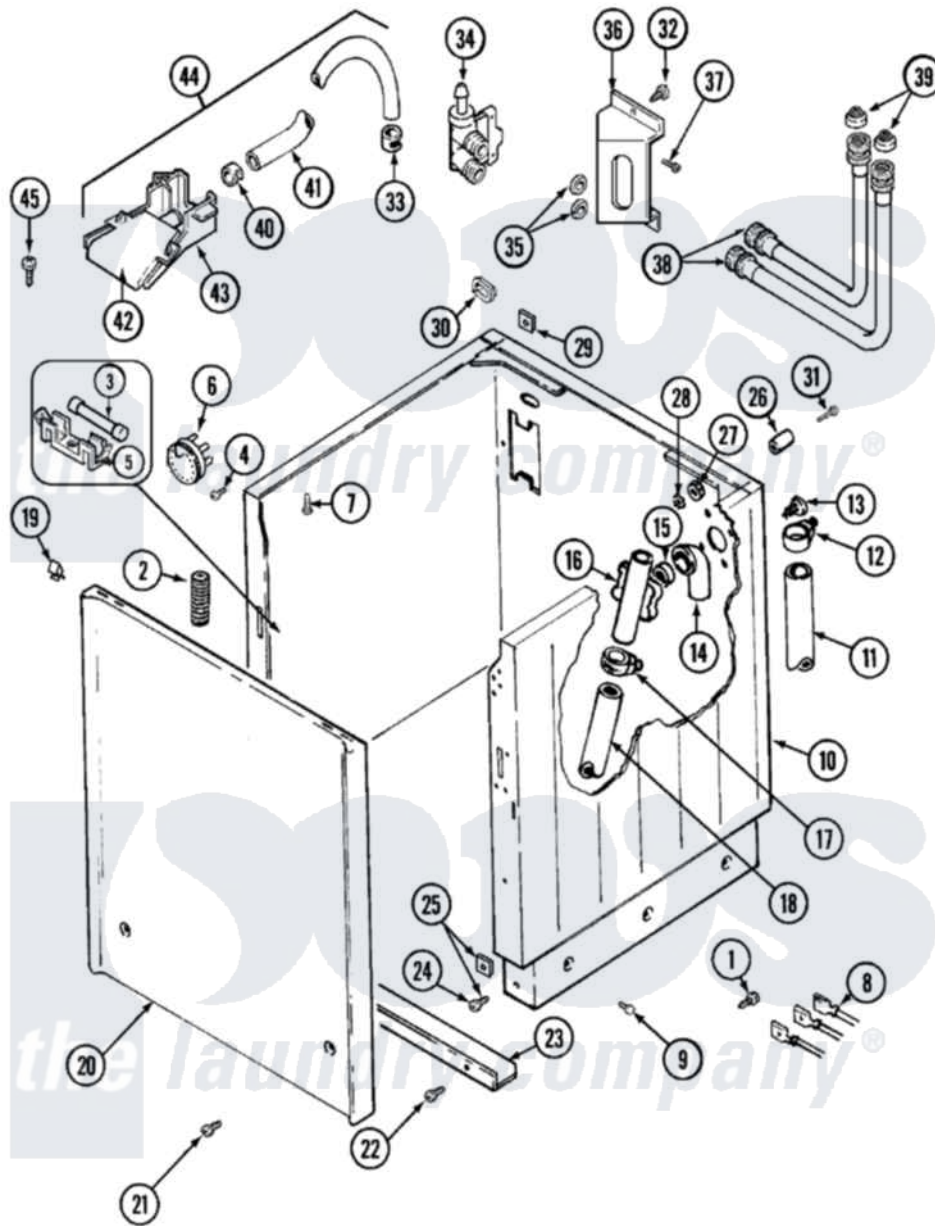

Maytag LSE7804ADE 02 - CABINET

Maytag Residential Maytag LSE7804ADE Stacked Washer and Dryer Parts Parts Diagram 02 - CABINET
 Click on the part number to view part

Item	Original Part Number	Replaced By	Status	Part Description
1	Y251119	3177991		Screw
2	Y200832			Capacitor
"	211149			Clip, Capacitor
3	22001555			Fuse
4	210720			Rivet, Bearing To Tumbler Frnt
5	207167			Block, Fuse
6	207787	12002304		Switch-WL
"	22004231	12002304		Switch-WL
"	208783			Wire Jumper
7	214354			Screw, Top Cover To Cabnt.
8	22001426		Not Available	WIRE HARNESS (UPR. CANADA)
"	22001270			Harness, Wire
9	213007			Xfor Cabinet See Cabinet, Back
10	22001065	22002133		Cabinet
11	V050140			(7/8" I.D. CARTON OF 50

11	1039143		FT.)
"	216017		Hose, Drain
12	200908	285655	Clamp, Hose
13	Y014874		Screw, Idler Arm And Sleeve
14	Y216016	W10116738	Elbow
15	214765		Gasket, Siphon Break
16	206638		Siphon Break
17	202574	3367052	Clamp, Hose
18	215365	22001448	Hose, Pump
19	215711		Fastener, Spring
20	207205		Panel, Front
21	22001898		Screw
"	213123	22001496	Front Panel Fastener And Screw
22	211294	90767	Screw, 8A X 3/8 HeX Washer Head Tapping
23	213846		Guard, Belt
24	213122	27001200	Screw
25	204439		Screw And Fstner Assembly
26	215276	Y215513	Standoff, Circuit Board
27	310557		Washer
28	Y052659	Y052655	Hex Nut, No.8-32
29	22001009		Clip, Spring
30	215950		(UPPER CABINET)
31	215277	67006908	Screw, Ice Rack
32	212276	W10116760	Screw
33	216169	596669	Clamp, Manifold
34	22001274		Valve, Water
35	Y013783		Washer, Inlet Hose
36	215264	22002371	Bracket
37	Y313561		Screw---NA
38	200672	76314	Hose, Inlet 6 Ft. Hose With Elbow
39	200961	12001413	Strainer And Washer Kit
40	216170	489503	Clamp
41	22001191		Hose, Injector
42	22001187		Injector
43	22001186		Injector
44	22001175		Water Injector Assembly
45	215537		Screw
46	22001192		Glide