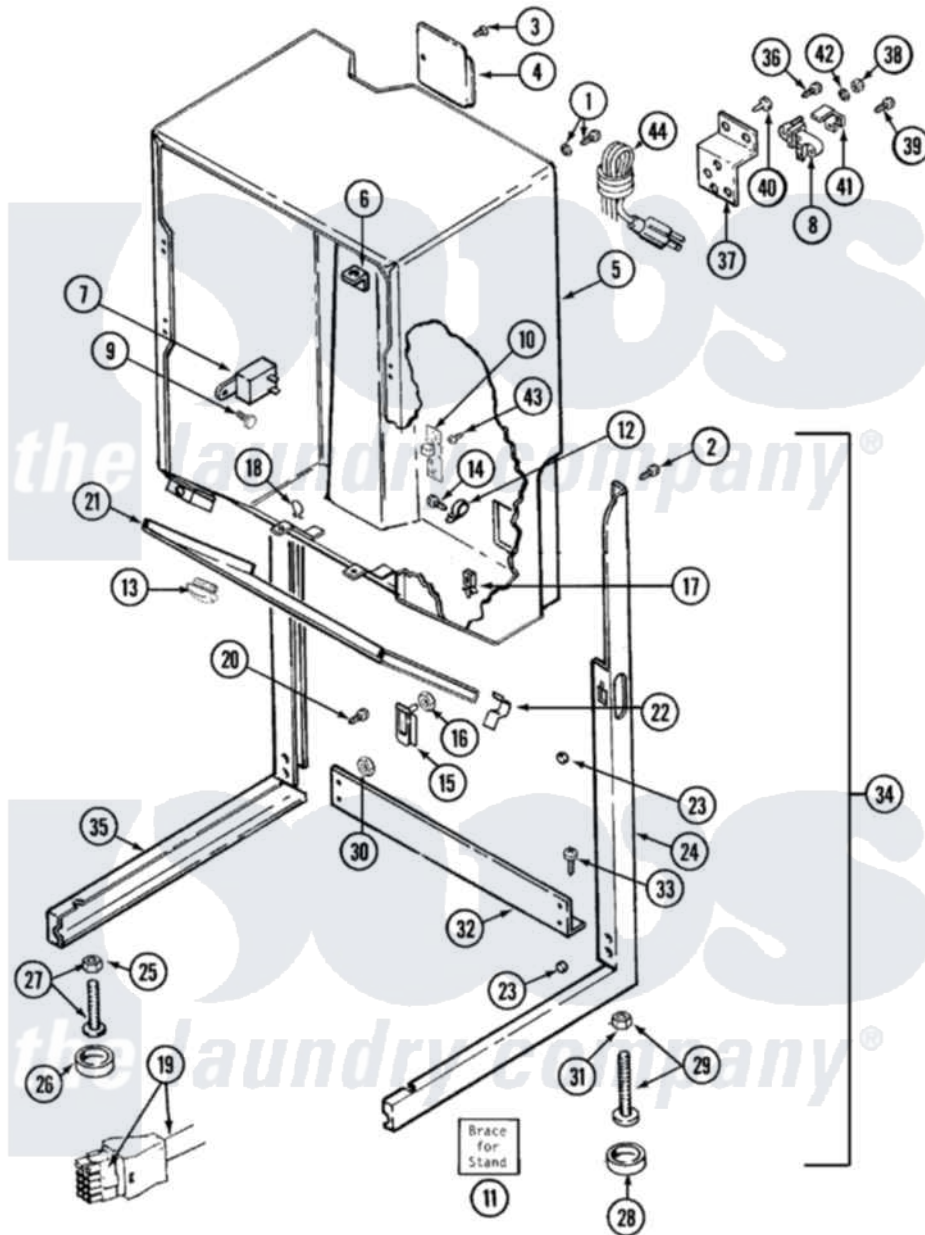

# Maytag LSE7804ADE 03 - CABINET-DRYER

Maytag Residential Maytag LSE7804ADE Stacked Washer and Dryer Parts Parts Diagram 03 - CABINET-DRYER  
 Click on the part number to view part

Item	Original Part Number	Replaced By	Status	Part Description
1	303846	<a href="#">22003781</a>		Screw, Ground Strap
2	314663	<a href="#">214354</a>		Screw, Top Cover To Cabnt.
3	<a href="#">Y313561</a>			Screw---NA
4	314470		Not Available	COVER, TERMINAL
5	<a href="#">308055</a>			Cabinet
6	<a href="#">312548</a>			Fastener-Access Panel To CA
7	Y308205	<a href="#">33001623</a>		Buzzer, Non-Adjustable
8	<a href="#">400008</a>			Block, Terminal
9	211168	<a href="#">W10139210</a>		Screw, 8-18 X 5/16
10	<a href="#">33001212</a>			Board, Control-Moisture Sensor
11	306128		Not Available	BRACE FOR STAND-ACCESSORY
12	315264	<a href="#">74006784</a>		Clip, Harness
13	<a href="#">22001010</a>			Bumper
14	Y310632	<a href="#">1163839</a>		Screw
15	<a href="#">314489</a>			Guide, Pin