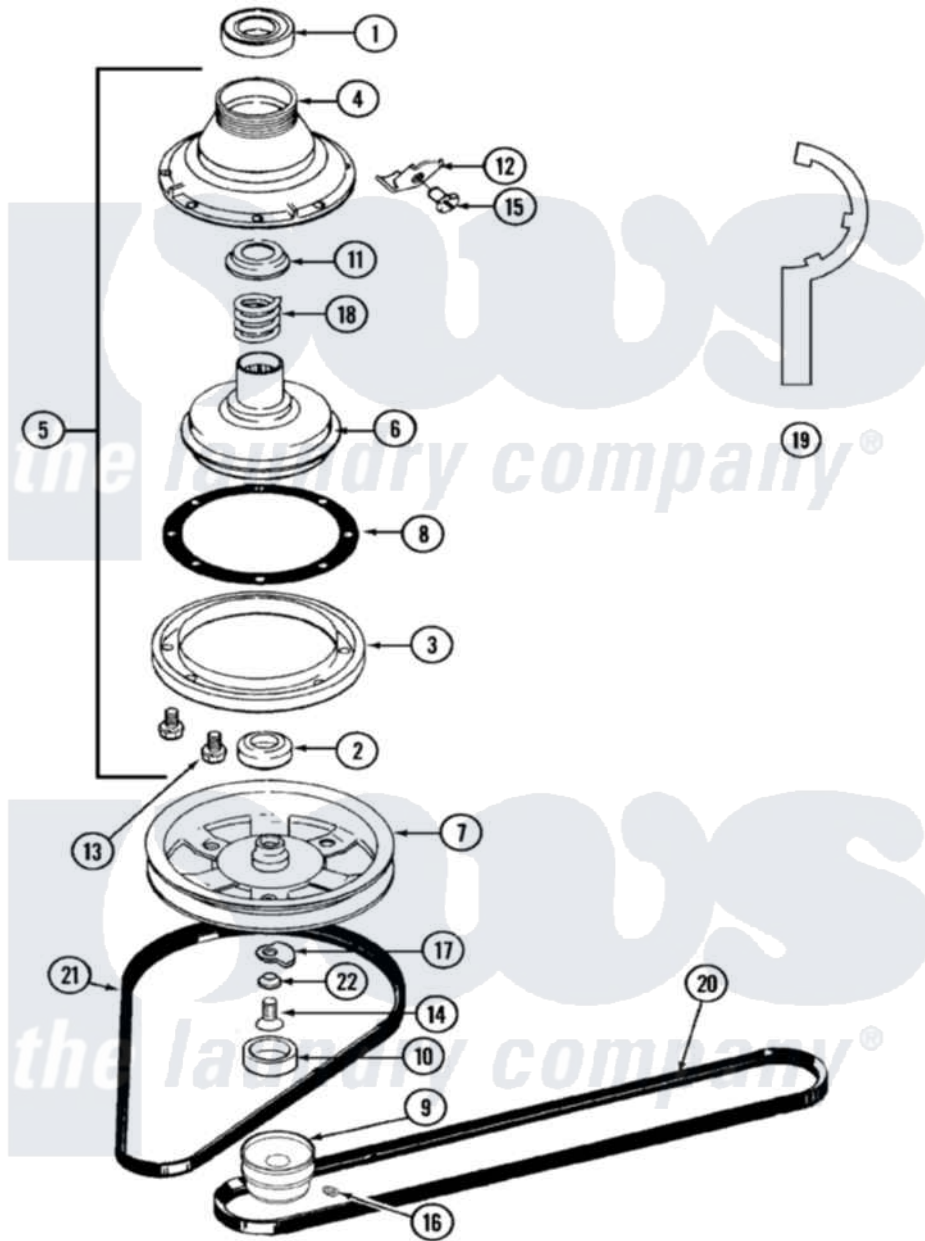

# Maytag LSE7804ADE 04 - CLUTCH, BRAKE & BELTS

Maytag Residential Maytag LSE7804ADE Stacked Washer and Dryer Parts Parts Diagram 04 - CLUTCH, BRAKE & BELTS

Click on the part number to view part

Item	Original Part Number	Replaced By	Status	Part Description
1	Y200720	<a href="#">22003441</a>		Bearing, Rear
2	<a href="#">200835</a>			Bearing, Brake Rotor
3	211043	<a href="#">6-2011900</a>		Brake Asse
4	211045	<a href="#">6-2011900</a>		Brake Asse
5	201190	<a href="#">6-2011900</a>		Brake Asse
6	201126	<a href="#">6-2011900</a>		Brake Asse
7	211059	<a href="#">6-2301530</a>		Pulley
8	211042	<a href="#">6-2011900</a>		Brake Asse
9	200816	<a href="#">6-2008160</a>		Pulley- MO
10	211038		Not Available	CAP, OIL RETAINER
11	211039	<a href="#">6-2011900</a>		Brake Asse
12	<a href="#">213325</a>			Clip, Retaining
13	211000			SCREW, BRAKE DRUM (HEX HEAD)
14	211375	<a href="#">681582</a>		Screw
15	<a href="#">213326</a>			Bolt, Sems Retaining Clip

16	<a href="#">Y053241</a>		Set Screw, Motor Pulley
17	<a href="#">211089</a>		Lug, Stop Pulley
18	211041	<a href="#">6-2011900</a>	Brake Asse
19	Y038315	<a href="#">038315</a>	Tool
20	<a href="#">211124</a>		Part Not Used
21	<a href="#">211125</a>		V Belt, Drive Pulley
22	211090	<a href="#">22003555</a>	Washer, Stop Lug