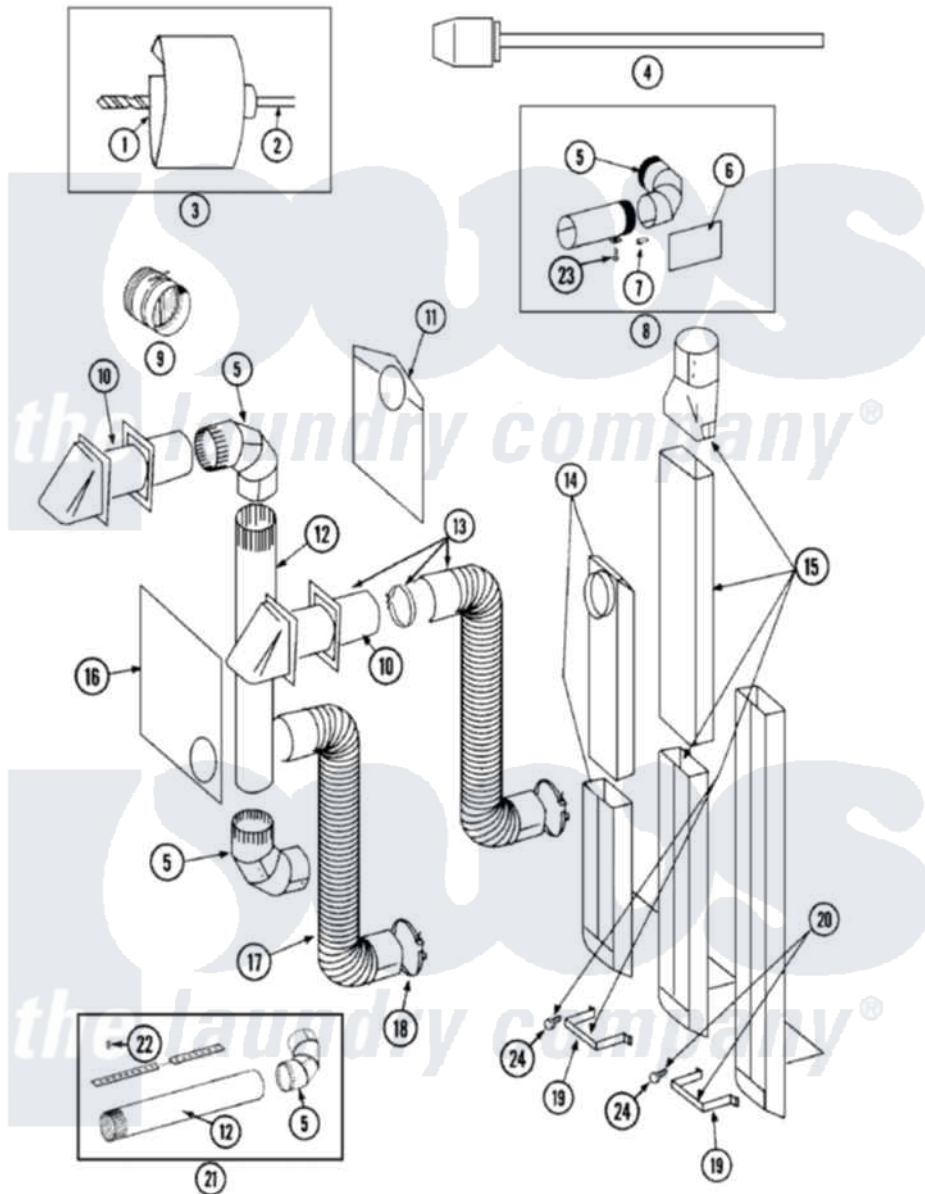

Maytag LSE7804ADE 06 - DUCTING

Maytag Residential Maytag LSE7804ADE Stacked Washer and Dryer Parts Parts Diagram 06 - DUCTING
 Click on the part number to view part

Item	Original Part Number	Replaced By	Status	Part Description
1	038179		Not Available	BLADE, SAW
2	038180		Not Available	REPLACEMENT DRILL
3	038766		Not Available	HOLE SAW W/DRILL BIT
4	038767			Extension Chuck, Drill
5	Y059131			Elbow, Venting
6	312302			Insulation, Exhaust Duct Kit
7	213323			Fastener, Exhaust Duct Kit
8	Y304652			Exhaust Duct Kit
9	059146		Not Available	DAMPER, BACK DRAFT
10	Y059129	4396007RW		Vent Hood
11	311353		Not Available	BAG, LINT (DACRON)
12	Y059130			Pipe, Venting
13	Y059143			Flexible Vent Kit
14	Y059135			Vent Duct Assembly
15	059144		Not Available	RECTANGULAR VENT KIT
16	Y059134			PLATE, ALUM. WINDOW (15``X20``)

17	Y304353	4396010RP	6ft Scvent
18	Y304630		Clamp, Flexible Duct
19	313272		Bracket, Exhaust Deflector
20	303736	Not Available	EXHAUST DEFLECTOR KIT
21	306399	Not Available	EXHAUST DEFLECTOR KIT
22	Y251119	3177991	Screw
23	211294	90767	Screw, 8A X 3/8 HeX Washer Head Tapping
24	211294	90767	Screw, 8A X 3/8 HeX Washer Head Tapping