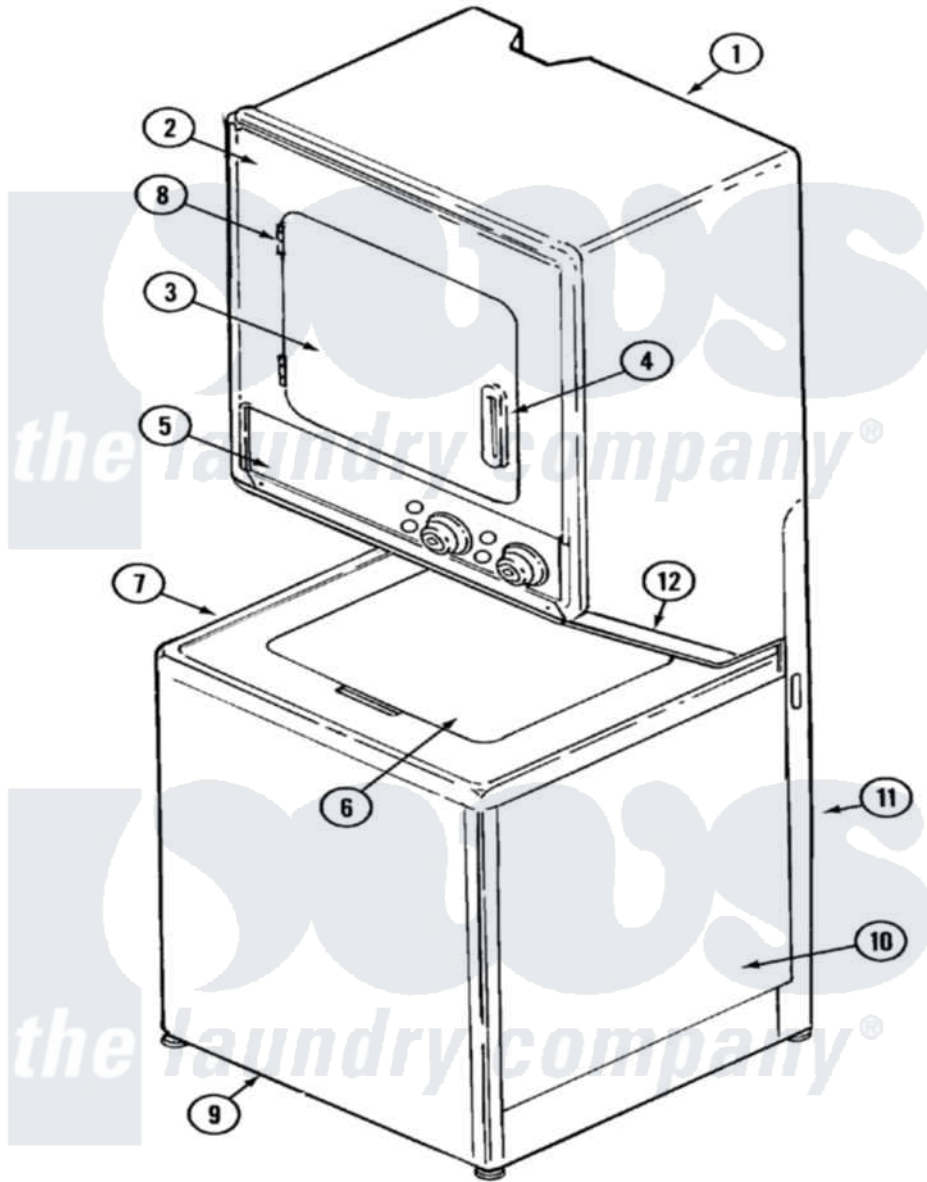

Maytag LSE7804ADE 07 - FRONT

Maytag Residential Maytag LSE7804ADE Stacked Washer and Dryer Parts Parts Diagram 07 - FRONT
 Click on the part number to view part

Item	Original Part Number	Replaced By	Status	Part Description
1	308055			Cabinet
2	33001486	98008544		Screw
"	33001191			Panel, Front
3	314475			Panel, Outer Door
4	315425		Not Available	HANDLE, DOOR
5	33001007		Not Available	PANEL, CONTROL (WHT)
6	22001368		Not Available	LID W/LEGEND (CANADA-WHT)
7	22001064		Not Available	COVER, TOP (WHT)
8	33001230			Hinge, Door
9	207205			Panel, Front
10	22001065	22002133		Cabinet
11	Y306110			Stand, Dryer
12	33001050			Panel, Access
13	33001289			Manual, Use And Care
"	33001307		Not Available	MANUAL, USE & CARE (FRENCH)