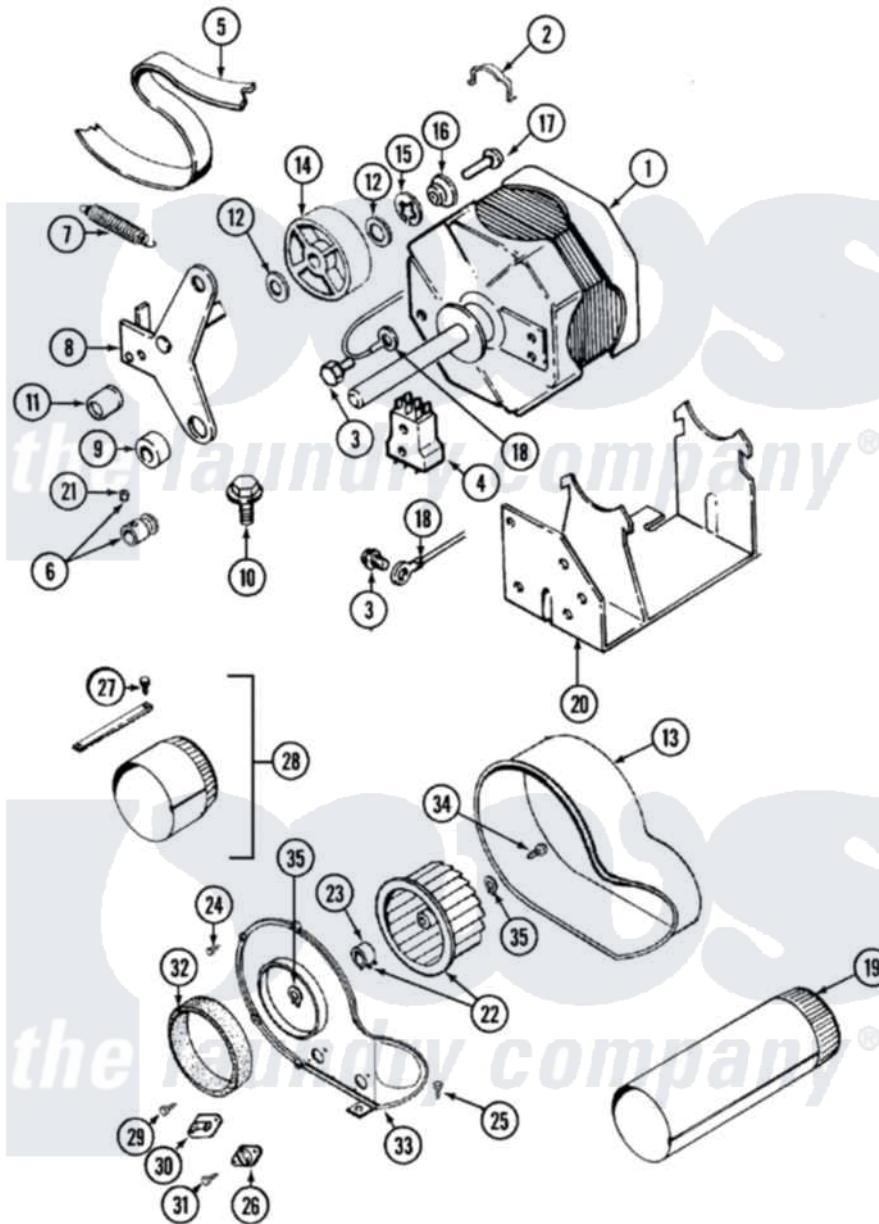

Maytag LSE7804ADE 10 - MOTOR-DRYER & BLOWER

Maytag [Residential Maytag LSE7804ADE Stacked Washer and Dryer Parts](#) Parts Diagram 10 - MOTOR-DRYER & BLOWER

[Click on the part number to view part](#)

Item	Original Part Number	Replaced By	Status	Part Description
1	306055	W10411000		Motor-Drve
2	Y015825			Clip, Motor To Motor Support
3	910343	488234		Screw 8-32 X 1/4
4	306207		Not Available	(PROD. No.303358-8 & No.303358-9)
"	Y303877		Not Available	SWITCH, MOTOR EXTERNAL START No.303358-2, No.303358-4, 303358-7
5	314774	Y312959		Poly "V" Belt For Tumbler
6	306099			Motor Pulley With Set Screw
7	314473			Spring For Idler
8	Y303363	6-3033630		Idler Arm
9	314457			Spacer For Idler Arm
10	Y313561			Screw---NA
11	Y312057	910624		Screw
"	314456			Spacer
12	Y312527			Washer, Idler Shaft

13	Y312893		Housing, Blower
14	Y303705	6-3037050	Pulley- ID
15	312958	354987	Ring, Retaining
16	Y312894	315772	Sleeve, Idler Arm
17	Y310842	8182296	Screw, Agitator
18	901220		Ground Wire
19	306637		Exhaust Duct Assembly
20	306054		Support, Motor
21	Y053241		Set Screw, Motor Pulley
22	Y303836		Blower Wheel Assembly And Clamp
23	312967		Clamp, Blower Housing
24	Y312961	W10116751	Screw
25	Y313561		Screw----NA
26	306911		Thermostat, Multi-Temp
27	Y310632	1163839	Screw
28	306643	8544761A	Exten-Exht
29	211294	90767	Screw, 8A X 3/8 HeX Washer Head Tapping
30	306604		Cut-Off, Thermal Part Not Used
31	314848	W10116760	Screw
32	Y312901		Seal, Housing Cover
33	314846		Cover, Blower Housing
34	Y310632	1163839	Screw
35	410233	9703438	Ring-Retrn