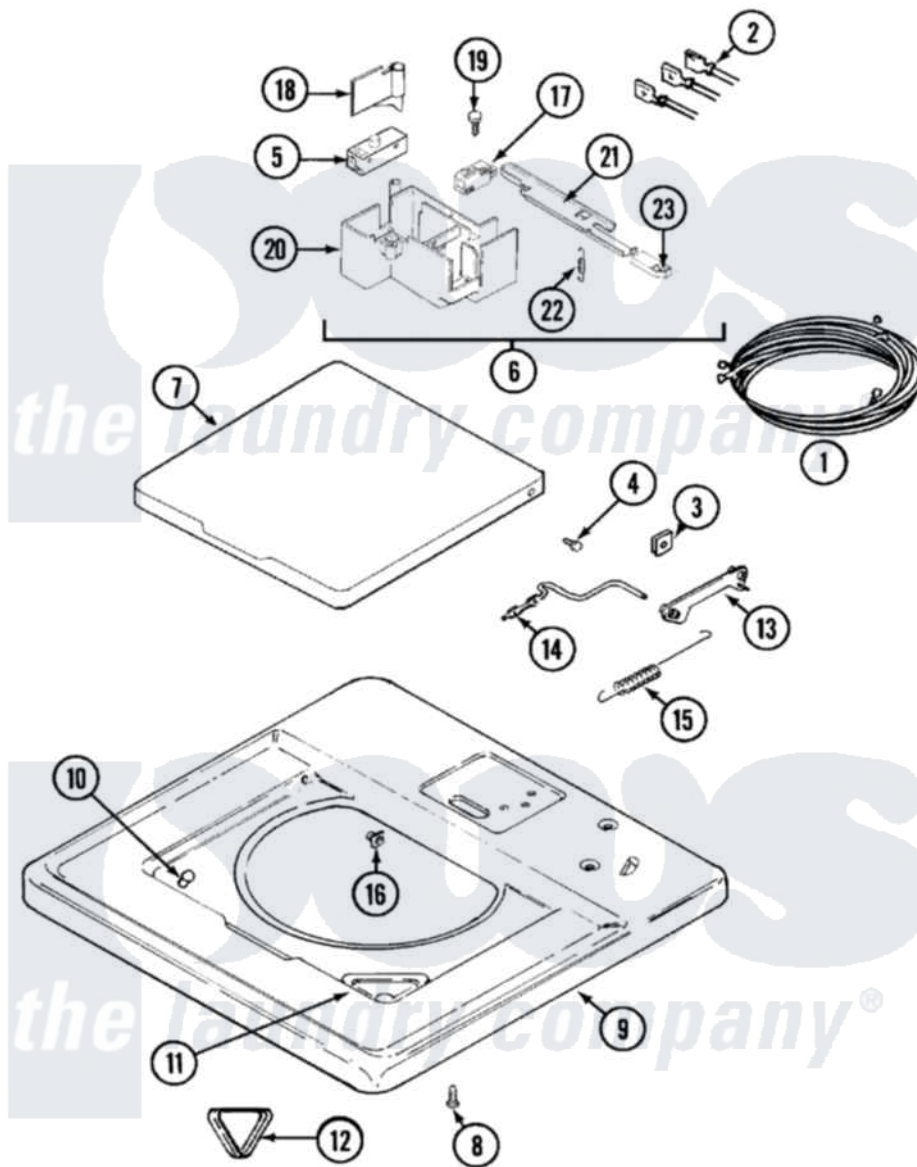

Maytag LSE7804ADE 11 - TOP & LID

Maytag Residential Maytag LSE7804ADE Stacked Washer and Dryer Parts Parts Diagram 11 - TOP & LID
 Click on the part number to view part

Item	Original Part Number	Replaced By	Status	Part Description
1	22001272			Harness, Wire
"	22001431		Not Available	WIRE HARNESS (LWR-CANADA) NA
"	22001426		Not Available	WIRE HARNESS (UPR-CANADA)
"	22001584			Harness, Wire
"	22001270			Harness, Wire
2	22001443			Harness, Wire
"	208781			Wire Harness, Lid Switch
3	22001194			Clip, Spring
4	22001001			Screw
5	208823			Pc Switch, Lid
6	22001581	12001514		Switch-Lid
"	22001444	12001513		Switch-Lid
"	22001251	12001513		Switch-Lid
7	22001368		Not Available	LID W/LEGEND (CANADA-WHT)

8	214354		Screw, Top Cover To Cabnt.
9	22001064	Not Available	COVER, TOP (WHT)
10	212716		Bumper, Lid
11	215579	215580	Cup, Bleach
12	215374	Not Available	GASKET FOR BLEACH CUP
13	22001189		Rod, Restraint
14	22001208		Rod, Counter Balance
15	Y216184		Spring, Counter Balance
16	22001193		Bearing, Counter Balance
17	207166		Switch, Check
18	22001283		Trigger
19	22001183		Screw
"	215537		Screw
20	22001285		Holder, Switch
21	22001286		Switch, Arm
22	22001287		Spring, Switch
23	22001250		Glide, Switch Arm