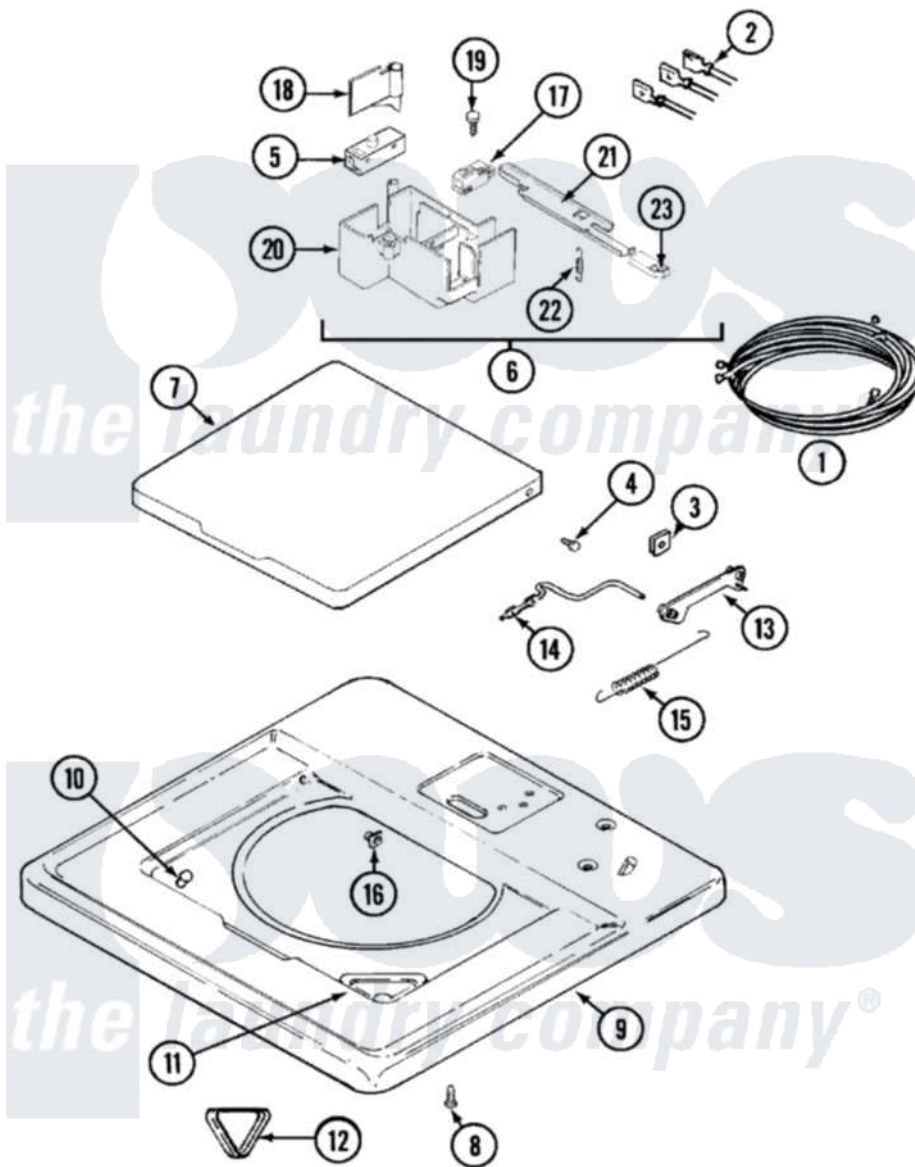

# Maytag LSE7804ADE 12 - TOP & LID (LSE7804ACM & ADM)

Maytag [Residential Maytag LSE7804ADE Stacked Washer and Dryer Parts](#) Parts Diagram 12 - TOP & LID  
(LSE7804ACM & ADM)

[Click on the part number to view part](#)

Item	Original Part Number	Replaced By	Status	Part Description
2	<a href="#">208781</a>			Wire Harness, Lid Switch
"	<a href="#">22001443</a>			Harness, Wire
3	<a href="#">22001194</a>			Clip, Spring
4	<a href="#">22001001</a>			Screw
5	<a href="#">208823</a>			Pc Switch, Lid
8	<a href="#">214354</a>			Screw, Top Cover To Cabnt.
10	<a href="#">212716</a>			Bumper, Lid
12	215374		Not Available	GASKET FOR BLEACH CUP
13	<a href="#">22001189</a>			Rod, Restraint
14	<a href="#">22001208</a>			Rod, Counter Balance
15	<a href="#">Y216184</a>			Spring, Counter Balance
16	<a href="#">22001193</a>			Bearing, Counter Balance
17	<a href="#">207166</a>			Switch, Check
18	<a href="#">22001283</a>			Trigger
19	<a href="#">215537</a>			Screw
"	<a href="#">22001183</a>			Screw

20	<a href="#">22001285</a>	Holder, Switch
21	<a href="#">22001286</a>	Switch, Arm
22	<a href="#">22001287</a>	Spring, Switch
23	<a href="#">22001250</a>	Glide, Switch Arm